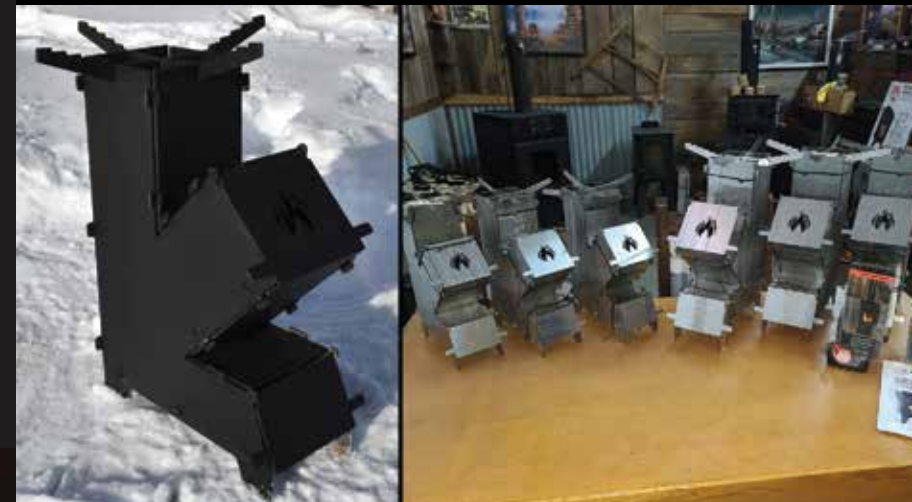

The Rocket Stove™

The Rocket Stove collapses and packs flat - making it a perfect camp and hiking stove. Since these stoves pack up easily, they're great for outdoor cooking at campsites, parks, off-grid living, and much more. It's great for prepping since it stores flat.

This stove works with any pan that fits the cooktop and is suitable for open flame, including Dutch ovens, woks, and cast iron pans.

- RS 15 is 11x5x15 and 11x11 cook top, 13.5lbs
- RS 18 is 12.5x6x18 and 13x13 cook top, 19lbs