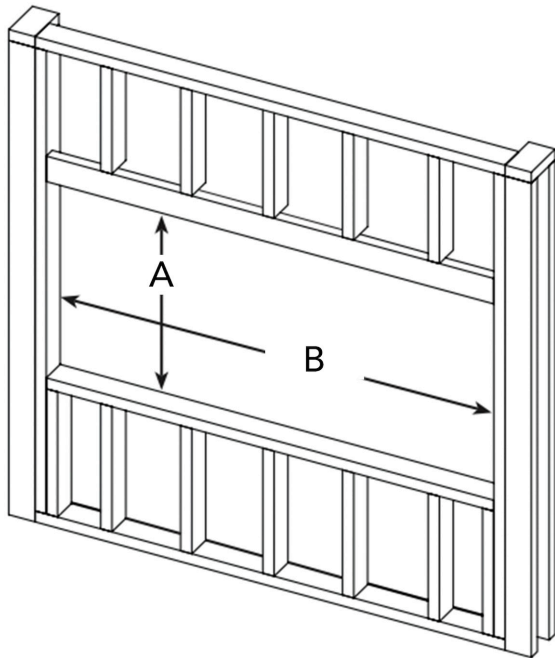

Cascade 64" Electric Fireplace

Specifications Sheet

Model	Length	Height	Depth	Viewing Area	BTU	Cord Length
DY-BTX64	1638 mm	514 mm	165 mm	1505 mm x 381 mm	5000	1829 mm
	64 ½ in.	20 ¼ in.	6 ½ in.	59 ¼ in. x 15 in.		72 in.

Clearances

Front View

Side View

Minimum Clearances to Combustibles	
Top	0"
Sides	0"
Back	0"
Bottom	0"
Front	36" / 0.9m

Framing

Framing Dimensions	
A	19 1/2 in.
	495 mm
B	60 3/4 in.
	1543 mm
Depth	6 3/4 in.
	172 mm