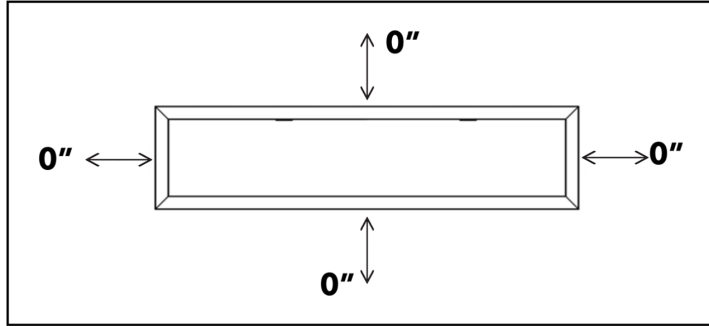

Cascade 64" Electric Fireplace

Specifications Sheet

Model	Length	Height	Depth	Viewing Area	BTU	Cord Length
DY-BTX64	1638 mm	514 mm	165 mm	1505 mm x 381 mm	5000	1829 mm
	64 ½ in.	20 ¼ in.	6 ½ in.	59 ¼ in. x 15 in.		72 in.

Electrical Specifications

Circuit	Max Power Consumption	Lighting Only	Standby	Outlet	Certification
15A, 120V / 60Hz	1500 W	34 W	1.5 W	Standard (type B)	CSA

Cascade 64" Electric Fireplace

Specifications Sheet

Clearances

Front View

Side View

Minimum Clearances to Combustibles	
Top	0"
Sides	0"
Back	0"
Bottom	0"
Front	36" / 0.9m

Framing

Framing Dimensions	
A	19 1/2 in.
	495 mm
B	60 3/4 in.
	1543 mm
Depth	6 3/4 in.
	172 mm