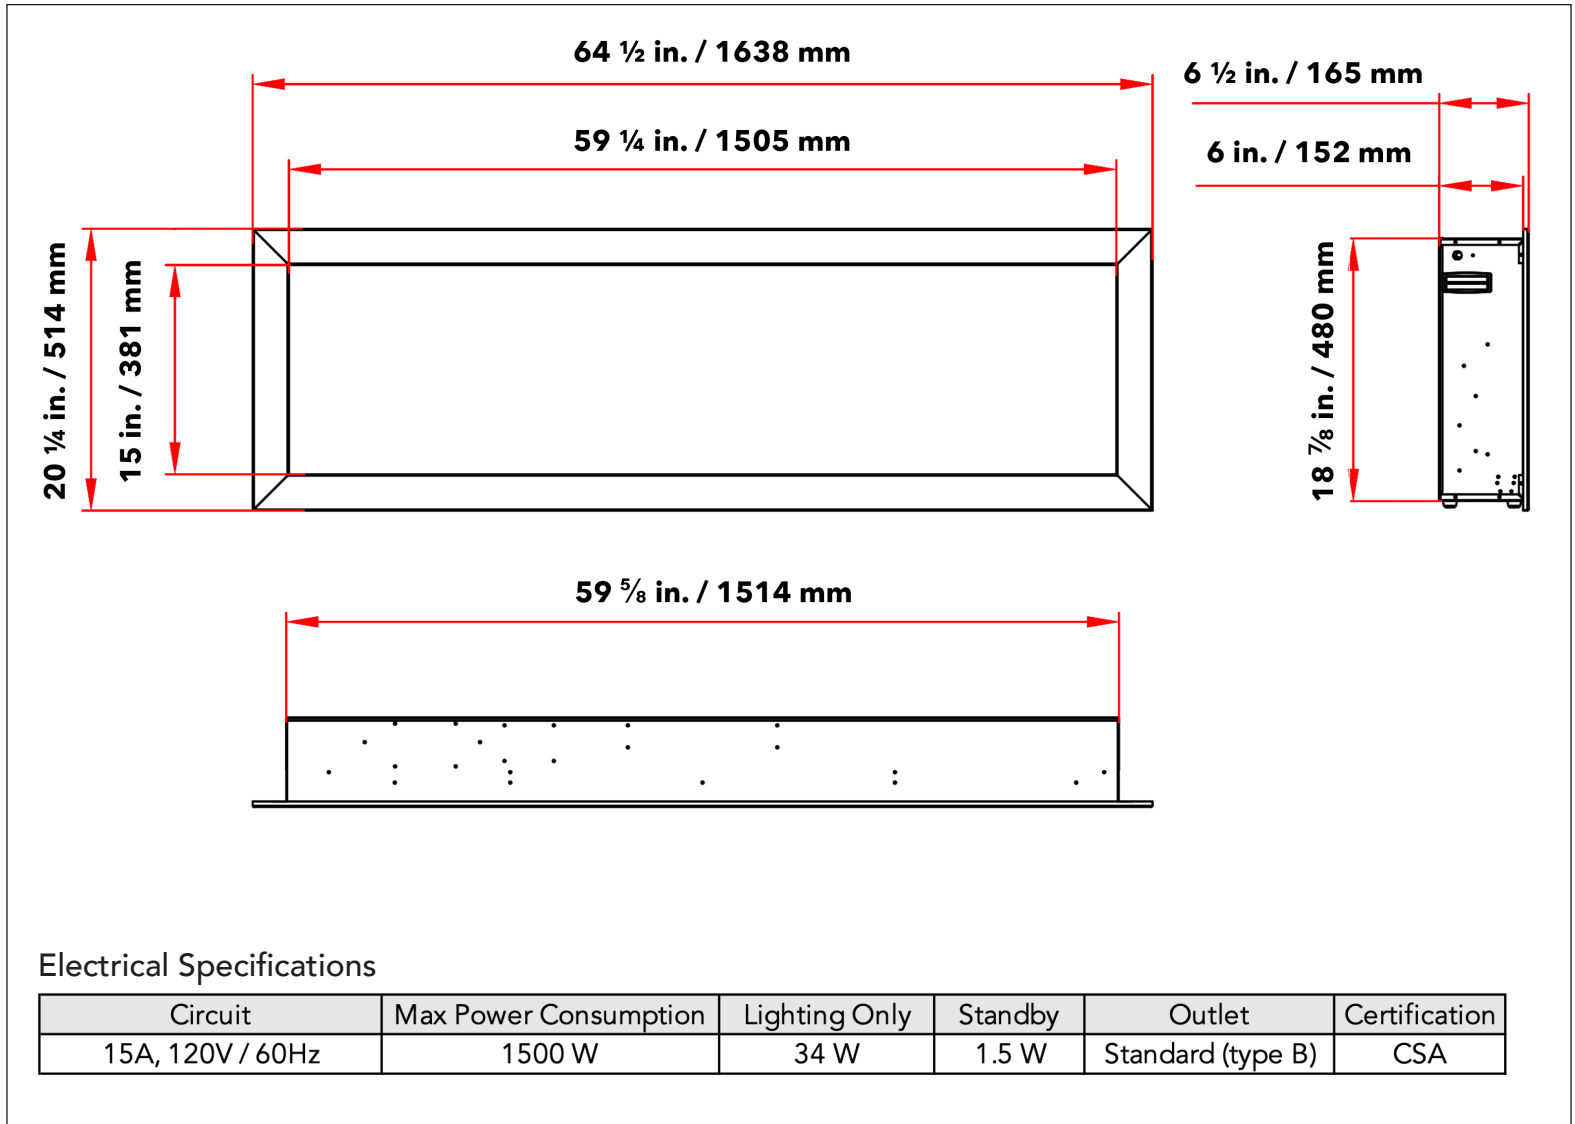

Cascade 64" Electric Fireplace

Specifications Sheet

Model	Length	Height	Depth	Viewing Area	BTU	Cord Length
DY-BTX64	1638 mm	514 mm	165 mm	1505 mm x 381 mm	5000	1829 mm
	64 ½ in.	20 ¼ in.	6 ½ in.	59 ¼ in. x 15 in.		72 in.

Electrical Specifications

Circuit	Max Power Consumption	Lighting Only	Standby	Outlet	Certification
15A, 120V / 60Hz	1500 W	34 W	1.5 W	Standard (type B)	CSA

Cascade 64" Electric Fireplace

Specifications Sheet

Clearances

Front View

Side View

Minimum Clearances to Combustibles	
Top	0"
Sides	0"
Back	0"
Bottom	0"
Front	36" / 0.9m

Framing

Framing Dimensions	
A	19 1/2 in.
	495 mm
B	60 3/4 in.
	1543 mm
Depth	6 3/4 in.
	172 mm