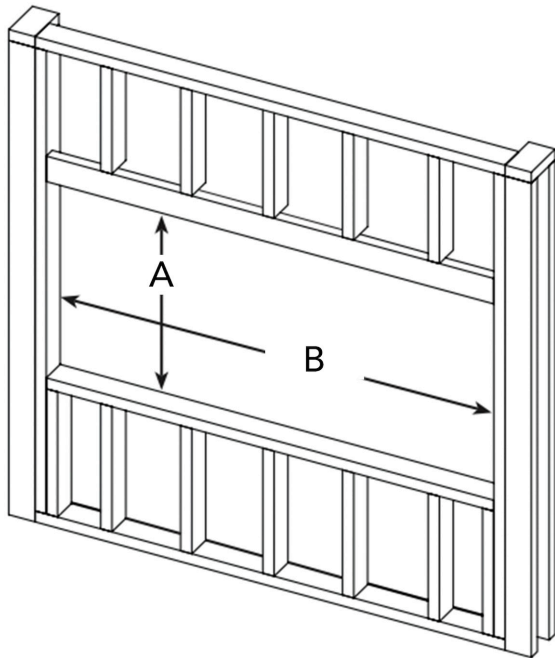

Cascade 74" Electric Fireplace

Specifications Sheet

Model	Length	Height	Depth	Viewing Area	BTU	Cord Length
DY-BTX74	1892 mm	514 mm	165 mm	1759 mm x 381 mm	5000	1829 mm
	74 ½ in.	20 ¼ in.	6 ½ in.	69 ¼ in. x 15 in.		72 in.

Clearances

Front View

Side View

Minimum Clearances to Combustibles	
Top	0"
Sides	0"
Back	0"
Bottom	0"
Front	36" / 0.9m

Framing

Framing Dimensions	
A	19 1/2 in.
	495 mm
B	70 3/4 in.
	1797 mm
Depth	6 3/4 in.
	172 mm