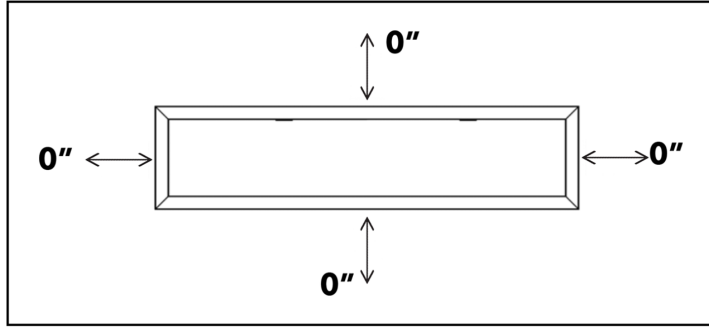

Cascade 74" Electric Fireplace

Specifications Sheet

Model	Length	Height	Depth	Viewing Area	BTU	Cord Length
DY-BTX74	1892 mm	514 mm	165 mm	1759 mm x 381 mm	5000	1829 mm
	74 ½ in.	20 ¼ in.	6 ½ in.	69 ¼ in. x 15 in.		72 in.

Electrical Specifications

Circuit	Max Power Consumption	Lighting Only	Standby	Outlet	Certification
15A, 120V / 60Hz	1500 W	41 W	1.5 W	Standard (type B)	CSA

Cascade 74" Electric Fireplace

Specifications Sheet

Clearances

Front View

Side View

Minimum Clearances to Combustibles	
Top	0"
Sides	0"
Back	0"
Bottom	0"
Front	36" / 0.9m

Framing

Framing Dimensions	
A	19 1/2 in.
	495 mm
B	70 3/4 in.
	1797 mm
Depth	6 3/4 in.
	172 mm