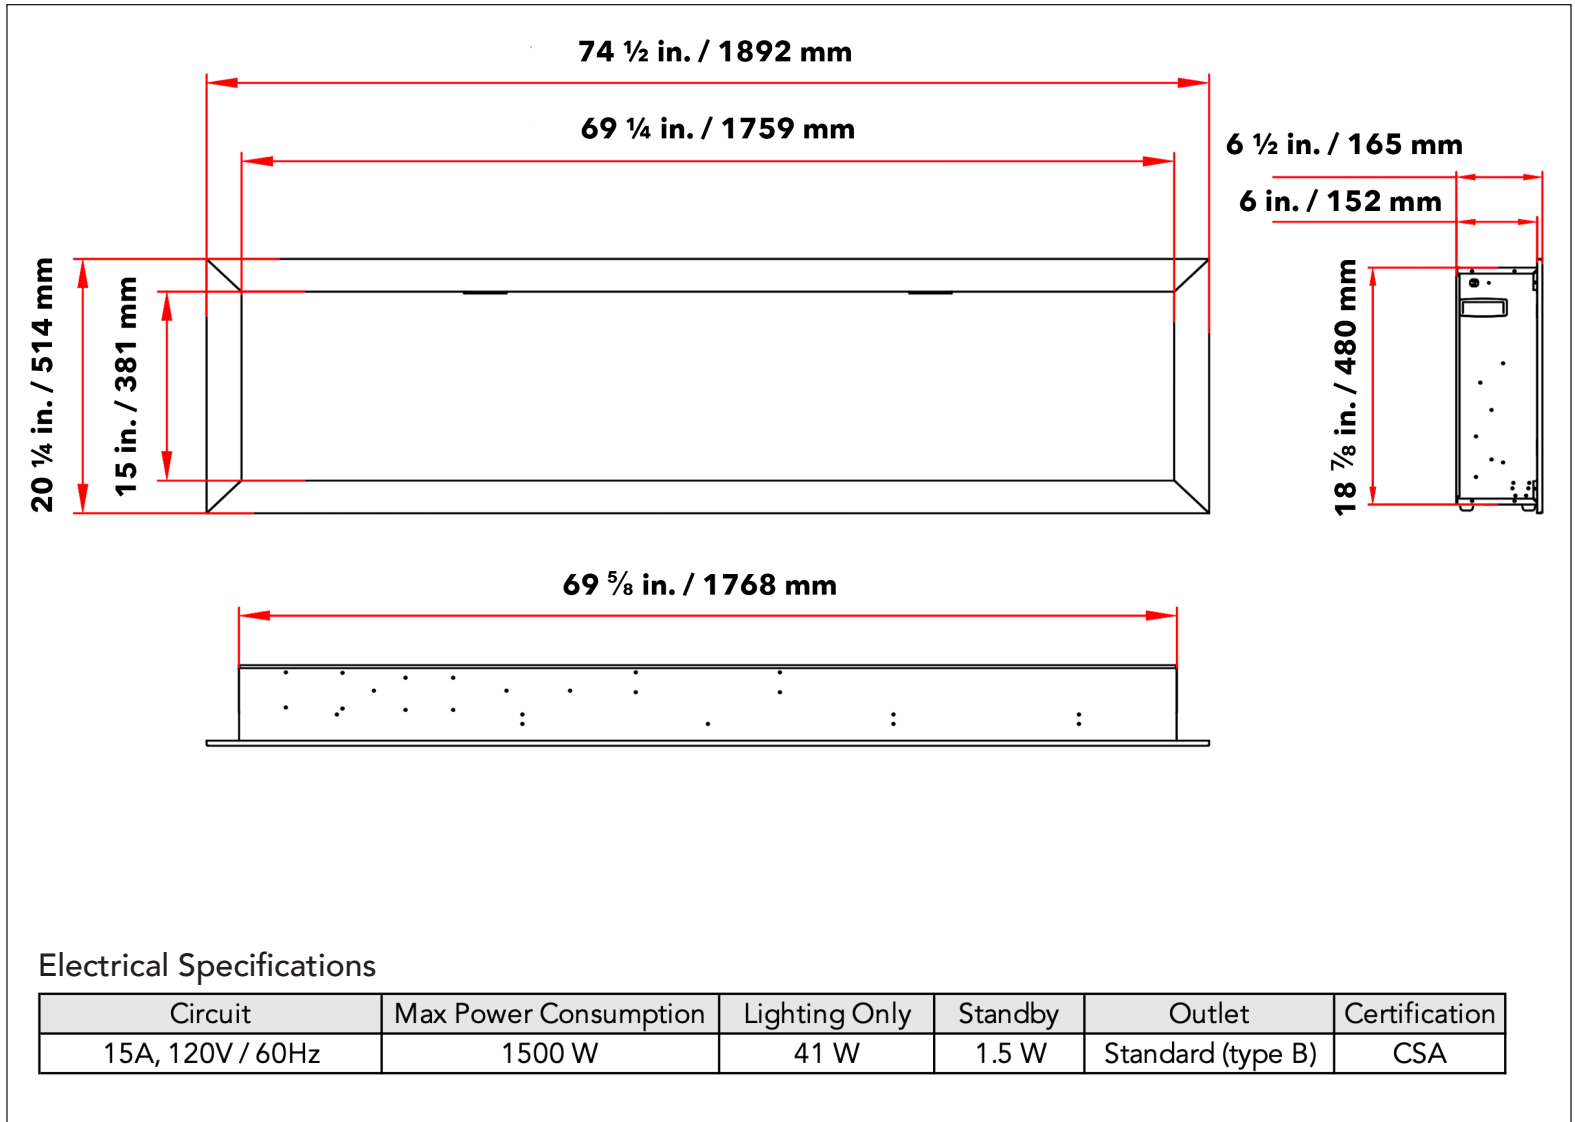

Cascade 74" Electric Fireplace

Specifications Sheet

Model	Length	Height	Depth	Viewing Area	BTU	Cord Length
DY-BTX74	1892 mm	514 mm	165 mm	1759 mm x 381 mm	5000	1829 mm
	74 ½ in.	20 ¼ in.	6 ½ in.	69 ¼ in. x 15 in.		72 in.

Electrical Specifications

Circuit	Max Power Consumption	Lighting Only	Standby	Outlet	Certification
15A, 120V / 60Hz	1500 W	41 W	1.5 W	Standard (type B)	CSA

Cascade 74" Electric Fireplace

Specifications Sheet

Clearances

Front View

Side View

Minimum Clearances to Combustibles	
Top	0"
Sides	0"
Back	0"
Bottom	0"
Front	36" / 0.9m

Framing

Framing Dimensions	
A	19 1/2 in.
	495 mm
B	70 3/4 in.
	1797 mm
Depth	6 3/4 in.
	172 mm