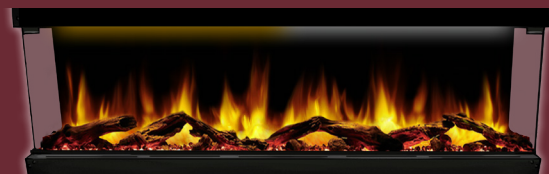

TOP ACCENT LIGHTING

Warm and white top lighting, with
controllable intensities