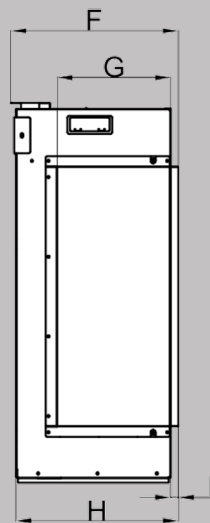

## PRODUCT DETAILS

Voltage	120 V	Heater Timer	0.5 H - 9 H	Flame Only	46 W	BTU	5000 (high heat)	Heating Area	400 sq ft
Amps	12.5 A	Temperature	16°C - 28°C / 60°F - 82°F	Outlet	Standard (Type B)	Viewing Area	63" W x 15 3/4" H	Remote	Included
Power	1500 W	Cord Length	2m / 72 in.	Certification	CSA	Protocol	WiFi	App	Android / iOS

## DIMENSIONS

Model	A	B	C	D	E	F	G	H	I
DY-BTS60	1632 mm	1600 mm	633 mm	400 mm	110 mm	325 mm	220 mm	315 mm	15 mm
	64 1/4 in.	63 in.	25 in.	15 3/4 in.	4 3/8 in.	12 3/4 in.	8 3/8 in.	12 3/8 in.	1/2 in.

## FRAMING

W	H	Depth
1610 mm	643 mm	320 mm
63 3/8 in.	25 3/8 in.	12 1/2 in.

Follow Us:

Visit Us: [dynastyfireplaces.com](http://dynastyfireplaces.com)

Dynasty Fireplaces  
3231 No 6 Road, Unit 127  
Richmond, BC, Canada  
V6V 1P6