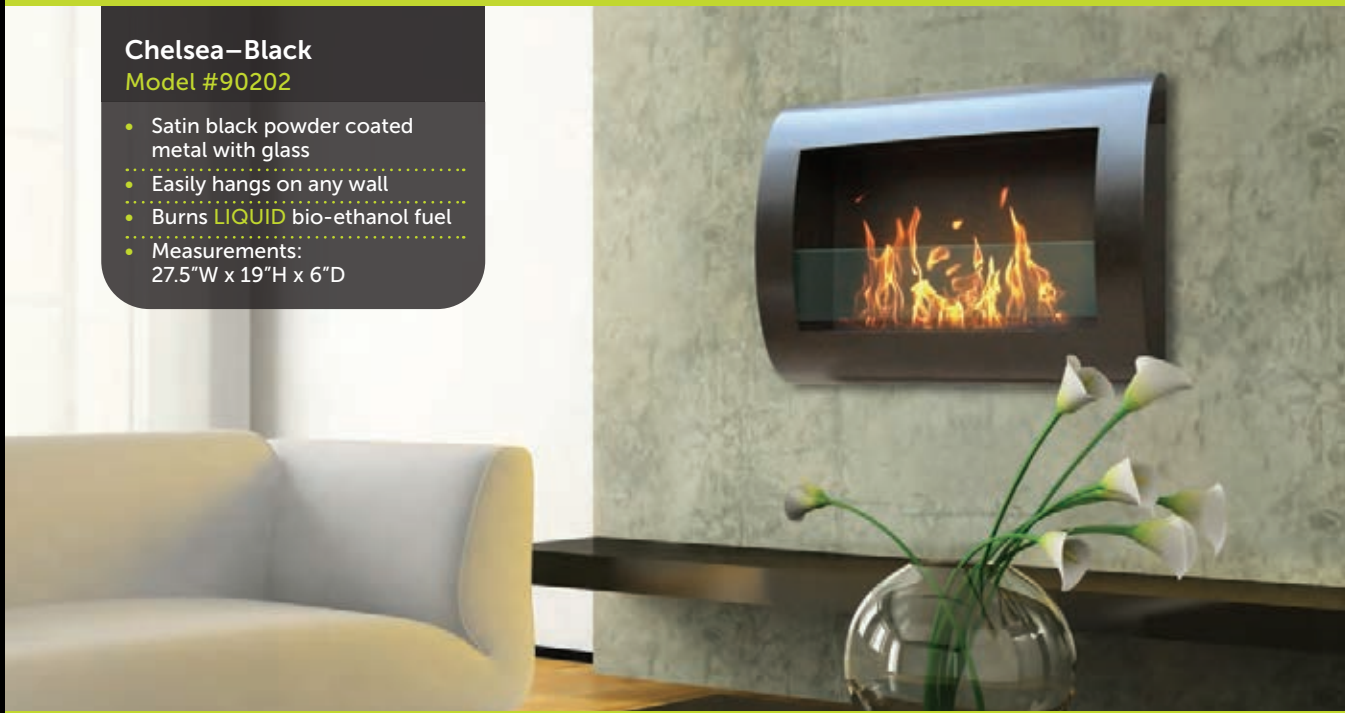

Chelsea–Red
Model #90212

- Satin black powder coated metal with glass
- Easily hangs on any wall
- Burns LIQUID bio-ethanol fuel
- Measurements: 27.5"W x 19"H x 6"D