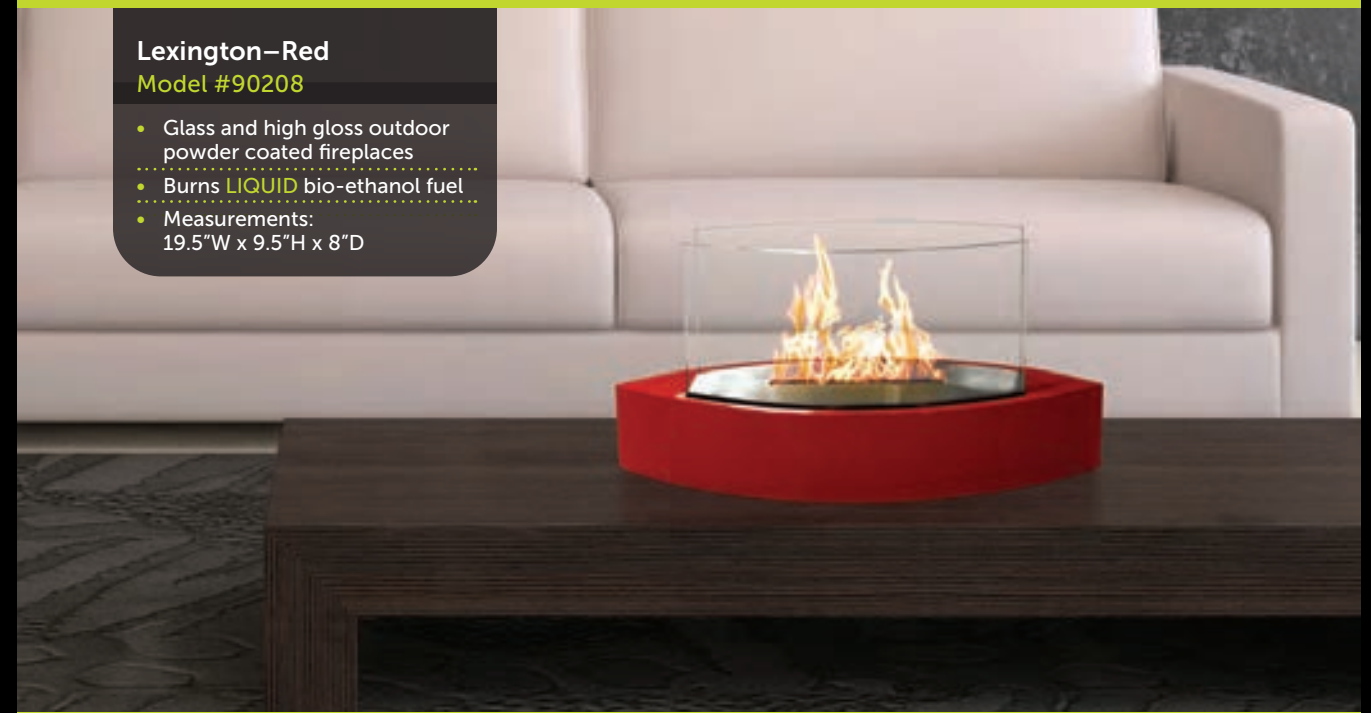

**Lexington—Beige**  
Model #90203

- Glass and high gloss outdoor powder coated fireplaces
- Burns LIQUID bio-ethanol fuel
- Measurements: 19.5"W x 9.5"H x 8"D

**Lexington—Black**  
Model #90215

- Glass and high gloss outdoor powder coated fireplaces
- Burns LIQUID bio-ethanol fuel
- Measurements: 19.5"W x 9.5"H x 8"D

**Lexington—Red**  
Model #90208

- Glass and high gloss outdoor powder coated fireplaces
- Burns LIQUID bio-ethanol fuel
- Measurements: 19.5"W x 9.5"H x 8"D

**Lexington—White**  
Model #90204

- Glass and high gloss outdoor powder coated fireplaces
- Burns LIQUID bio-ethanol fuel
- Measurements: 19.5"W x 9.5"H x 8"D