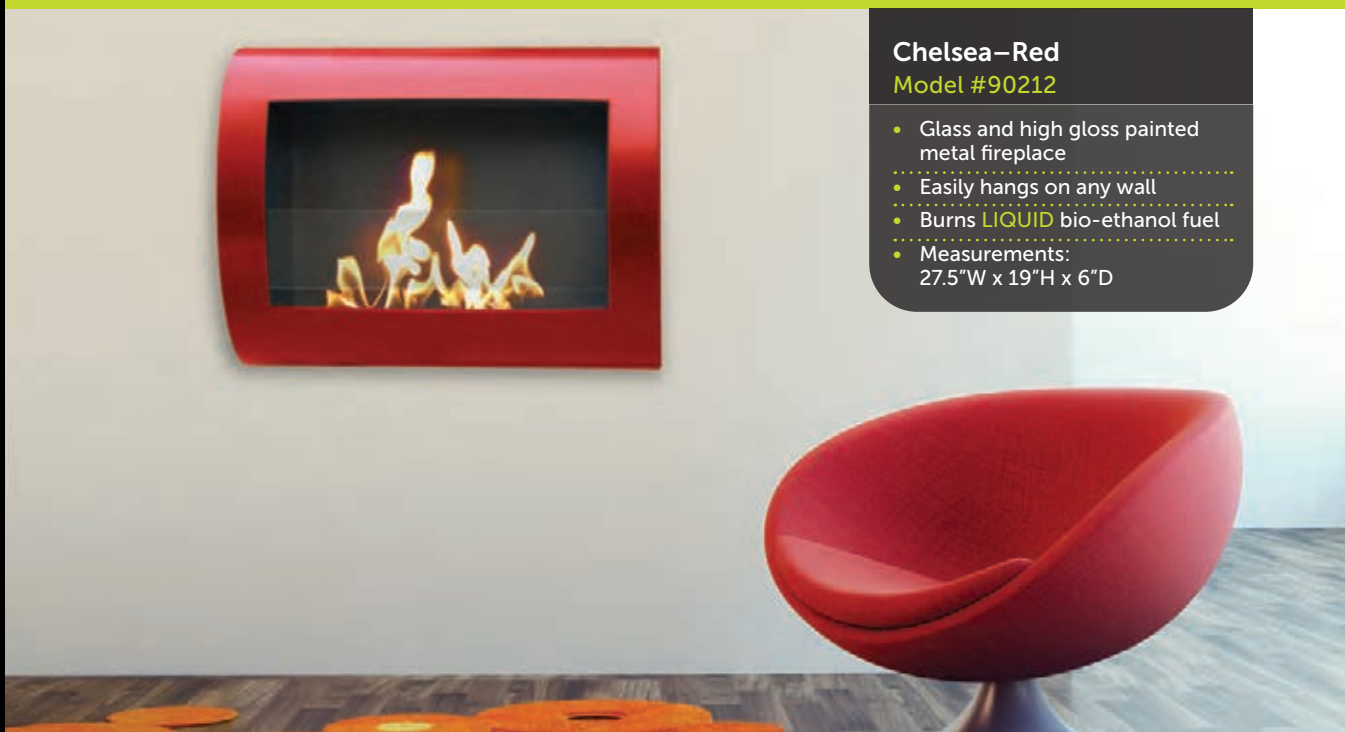

- Glass and high gloss painted metal fireplace
- Easily hangs on any wall
- Burns LIQUID bio-ethanol fuel
- Measurements: 27.5"W x 19"H x 6"D