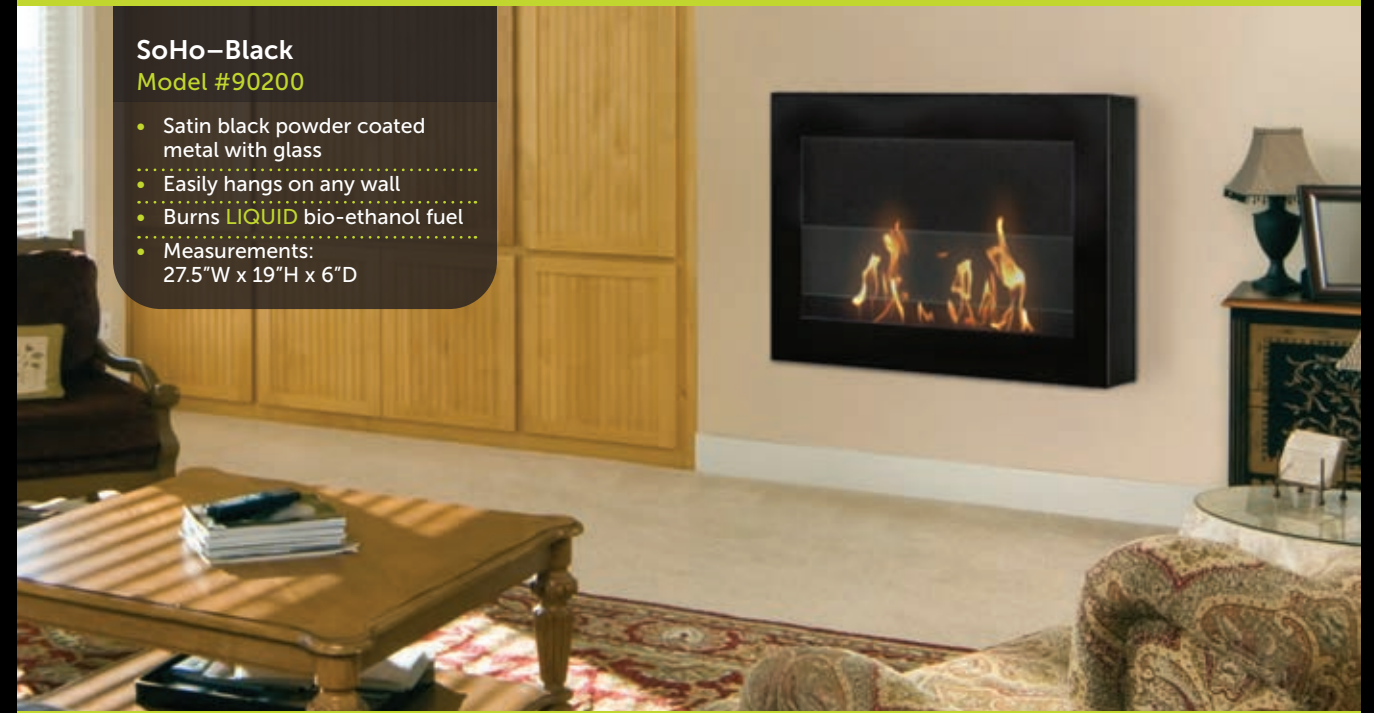

SoHo–White
Model #90213

- Satin black powder coated metal with glass
- Easily hangs on any wall
- Burns LIQUID bio-ethanol fuel
- Measurements: 27.5"W x 19"H x 6"D