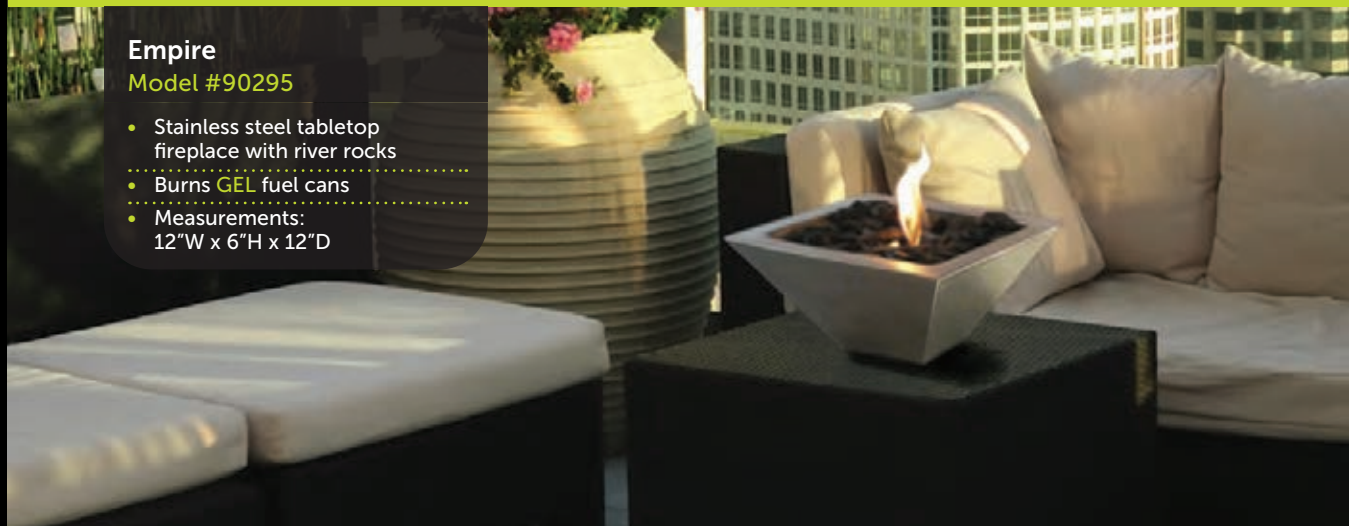

**Lexington—Blue**  
Model #90216

- Glass and high gloss outdoor powder coated fireplaces
- Burns LIQUID bio-ethanol fuel
- Measurements: 19.5"W x 9.5"H x 8"D

**Metropolitan**  
Model #90293

- Glass and stainless steel tabletop fireplace
- Burns LIQUID bio-ethanol fuel
- Measurements: 14"W x 11"H x 5.5"D