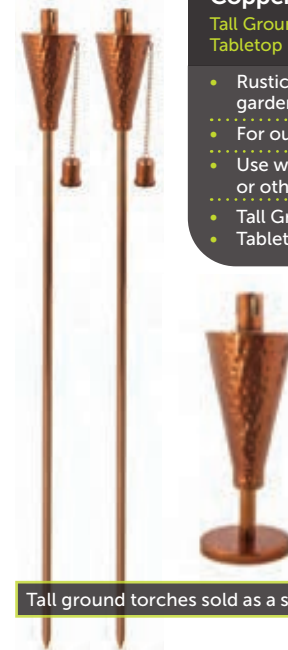

**Cylinder Garden Torch**

Tall Ground Stake model #90292  
Tabletop model #90286

- Contemporary brushed stainless steel garden torches
- For outdoor use only
- Use with citronella torch fuel or other approved torch fuel
- Tall Ground measures: 65"H x 3.5"W
- Tabletop measures: 10.5"H x 3.5"W

Tall ground torches sold in sets of 2

**Cone Garden Torch**

Tall Ground Stake model #90291  
Tabletop model #90285

- Contemporary brushed stainless steel garden torches
- For outdoor use only
- Use with citronella torch fuel or other approved torch fuel
- Tall Ground measures: 65"H x 3.5"W
- Tabletop measures: 10.5"H x 3.5"W

**Copper Cone Garden Torch**

Tall Ground Stake model #90227  
Tabletop model #90228

- Rustic hammered copper garden torches
- For outdoor use only
- Use with citronella torch fuel or other approved torch fuel
- Tall Ground measures: 65"H
- Tabletop measures: 10.5"H