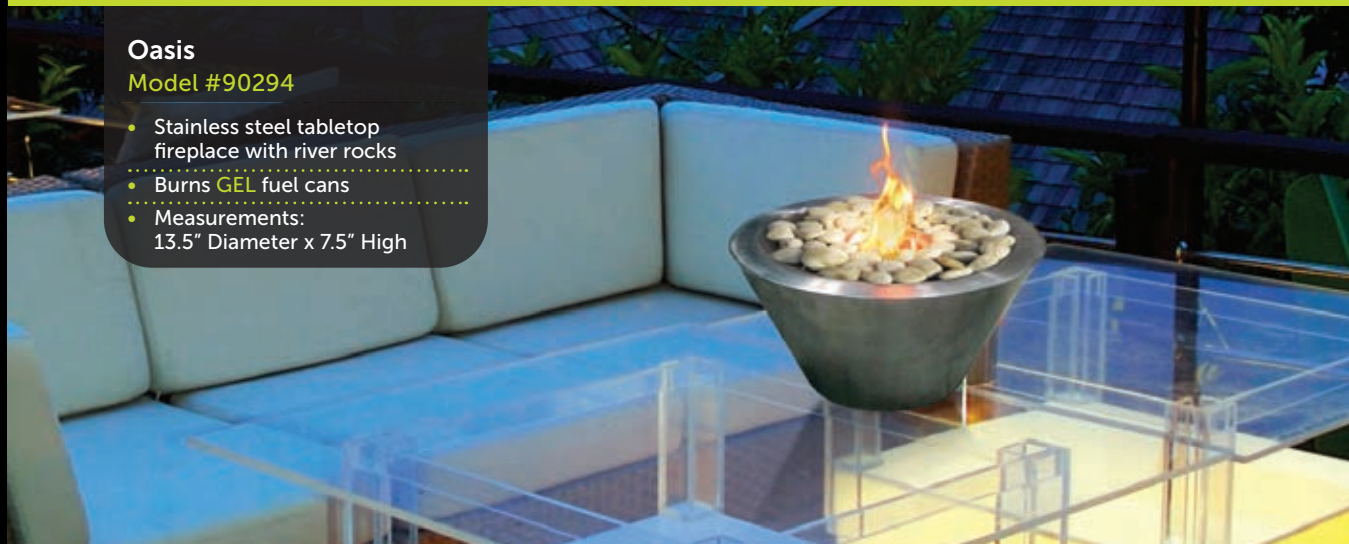

Can also be used as a decorative flower pot or wine bottle holder

Heathcote and Chatsworth models include a snuffer with a removable handle to convert the fireplace into a tea light or pillar candle holder