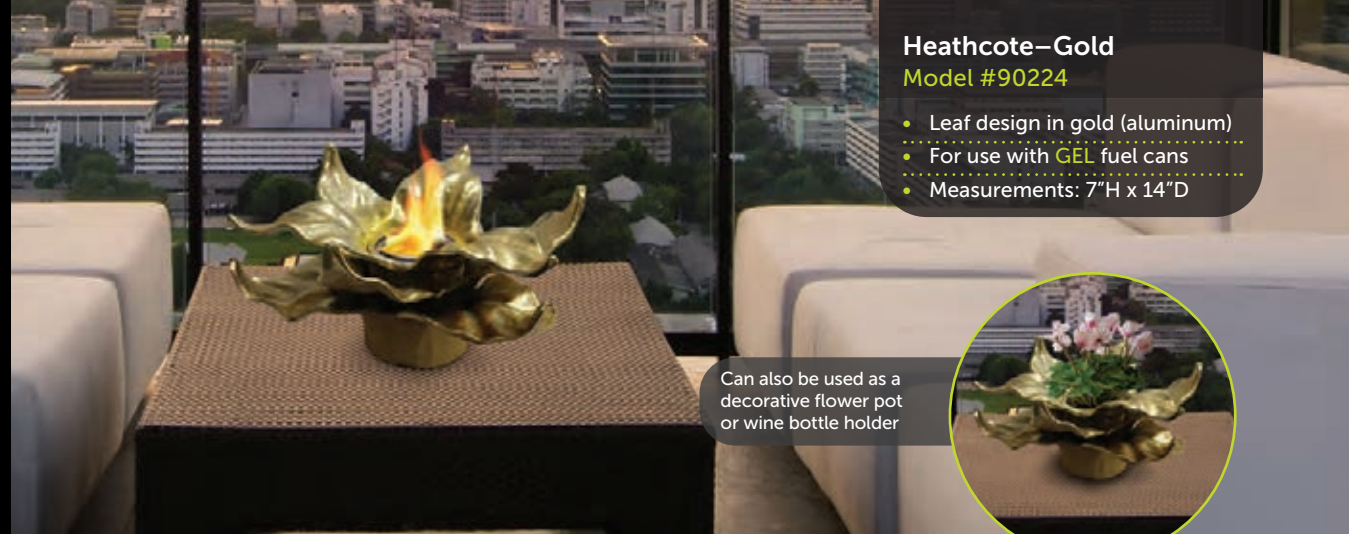

Heathcote-Silver
Model #90226

- Leaf design in silver (aluminum)
- For use with GEL fuel cans
- Measurements: 7"H x 14"D

Can also be used as a decorative flower pot or wine bottle holder