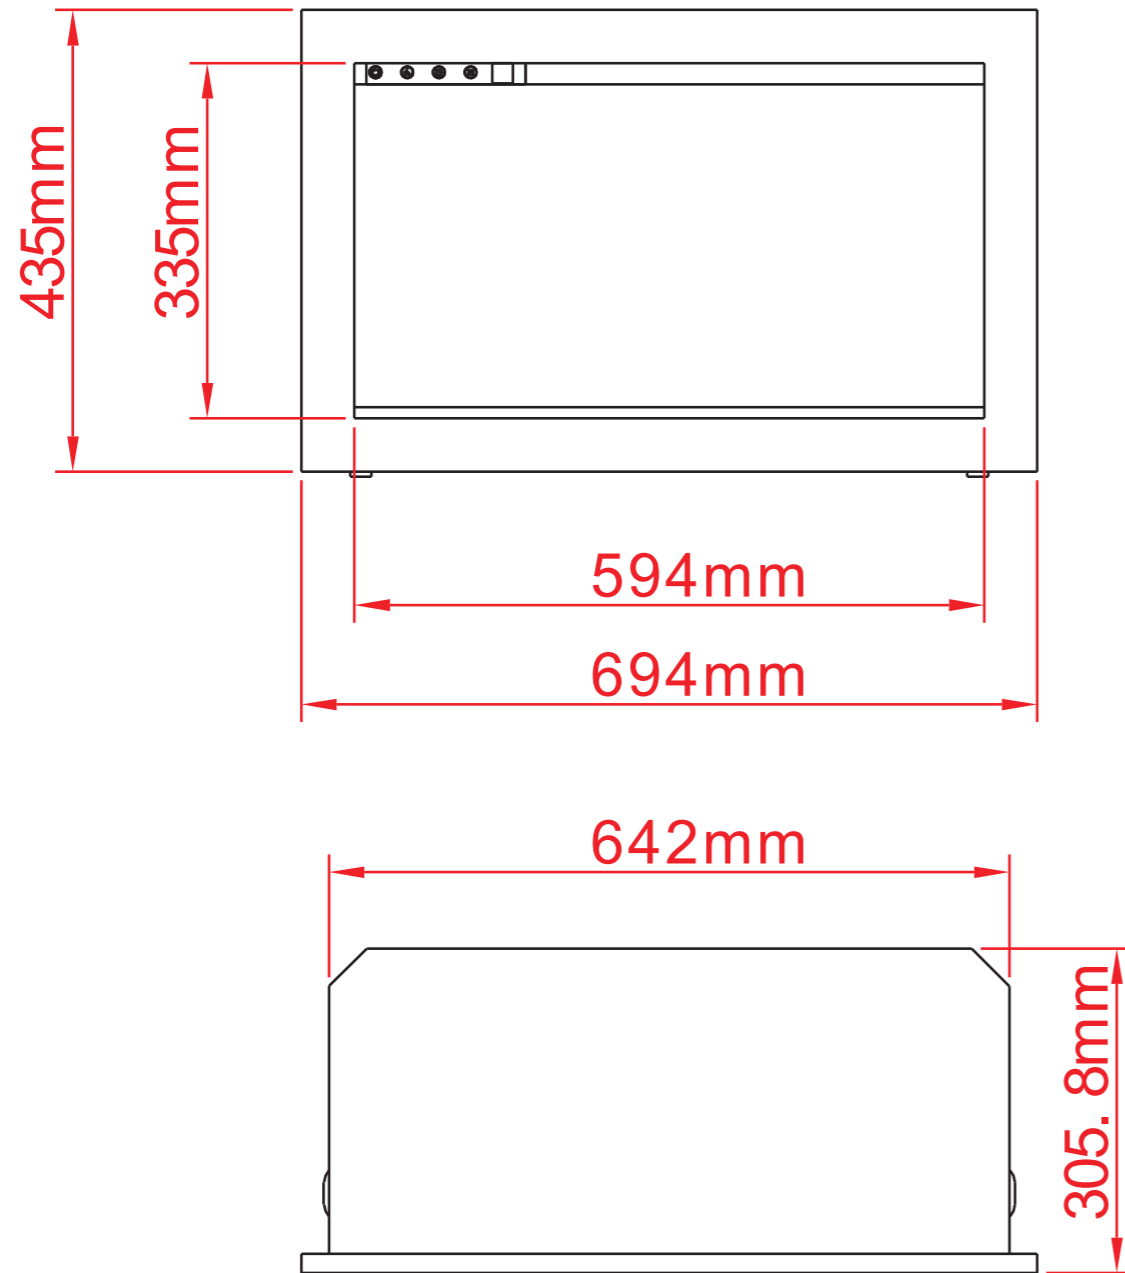

TECHNICAL SPECIFICATIONS

VOLTS	120V 60Hz	
AMPS	10	
WATTS	1200 W	
HEATER	HIGH	1200 watts
	LOW	600 watts
NO HEATER	22 watts	
LAMPS	TYPE	LED
	WATTS	
	TOTAL WATTS	22 watts
ROTOR MOTOR	1 at 5 watts	
HEIGHT,WIDTH,DEPTH	16 3/4" x 25 1/4" x 11 3/8"	
GLASS VIEWING OPENING	12" X 23 3/8"	
SURROUND SIZE	17 1/8" X 27 3/8"	
SHIPPING SIZE	19 1/8" x 30 1/4" x 14 5/8"	
SHIPPING WEIGHT	57.5 lbs	
	UNIT	42.3 lbs
GLASS FRONT	Included	
PLUG LOCATION	Left Side	
CORD LENGTH	76"	
APPROX. HEATING AREA	400 sq ft	

SERIES	MODEL		REV
TRADITIONAL	TRD-26		1
SCALE 1"=1'-0"	DATE: 8/5/2019	SHEET 1 OF 1	

TECHNICAL SPECIFICATIONS

VOLTS	120V 60Hz	
AMPS	10	
WATTS	1200 W	
HEATER	HIGH	1200 watts
	LOW	600 watts
NO HEATER	22 watts	
LAMPS	TYPE	LED
	WATTS	
	TOTAL WATTS	22 watts
ROTOR MOTOR	1 at 5 watts	
HEIGHT,WIDTH,DEPTH	42.5 x 64.2 x 28.8 cm	
GLASS VIEWING OPENING	30.4 X 59.4 cm	
SURROUND SIZE	43.5 X 69.4 cm	
SHIPPING SIZE	48.5 x 76.7 x 37 cm	
SHIPPING WEIGHT	26.1 Kgs	
	UNIT	19.2 Kgs
GLASS FRONT	Included	
PLUG LOCATION	Left Side	
CORD LENGTH	193 cm	
APPROX. HEATING AREA	37 sqm	

SERIES	MODEL		REV
TRADITIONAL	TRD-26		1
SCALE 1:12	DATE: 8/5/2019	SHEET 1 OF 1	