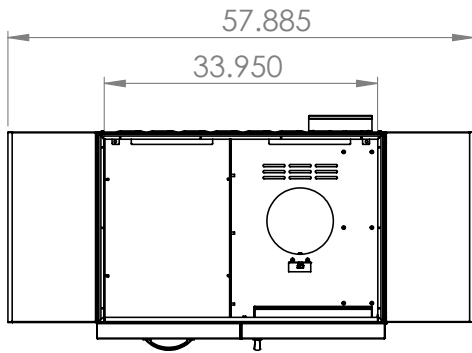

AMERICAN MADE GRILLS

36 INCH ESTATE CART

SKU: CART-EST36

NOTES

DISCLAIMER
We recommend adding a 1/4" (.25) to the inner dimension to ensure the unit fits properly in the build out.