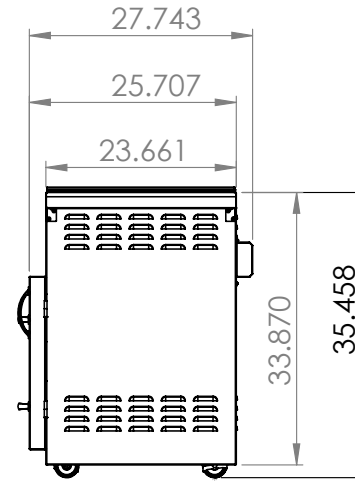

AMERICAN MADE GRILLS

36 INCH ESTATE CART

SKU: CART-EST36

NOTES

DISCLAIMER
We recommend adding a 1/4" (.25) to the inner dimension to ensure the unit fits properly in the build out.