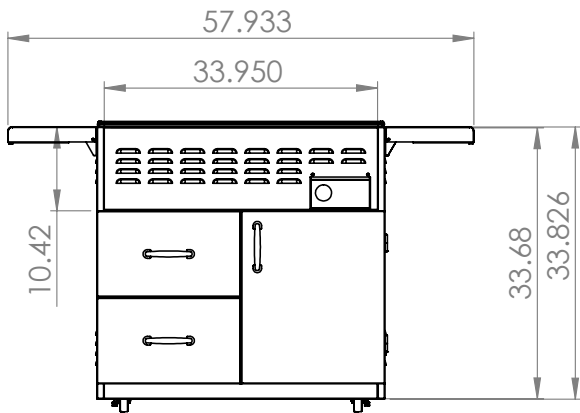

AMERICAN MADE GRILLS

36 INCH ESTATE CART

SKU: CART-EST36

NOTES

DISCLAIMER
We recommend adding a 1/4" (.25) to the inner dimension to ensure the unit fits properly in the build out.