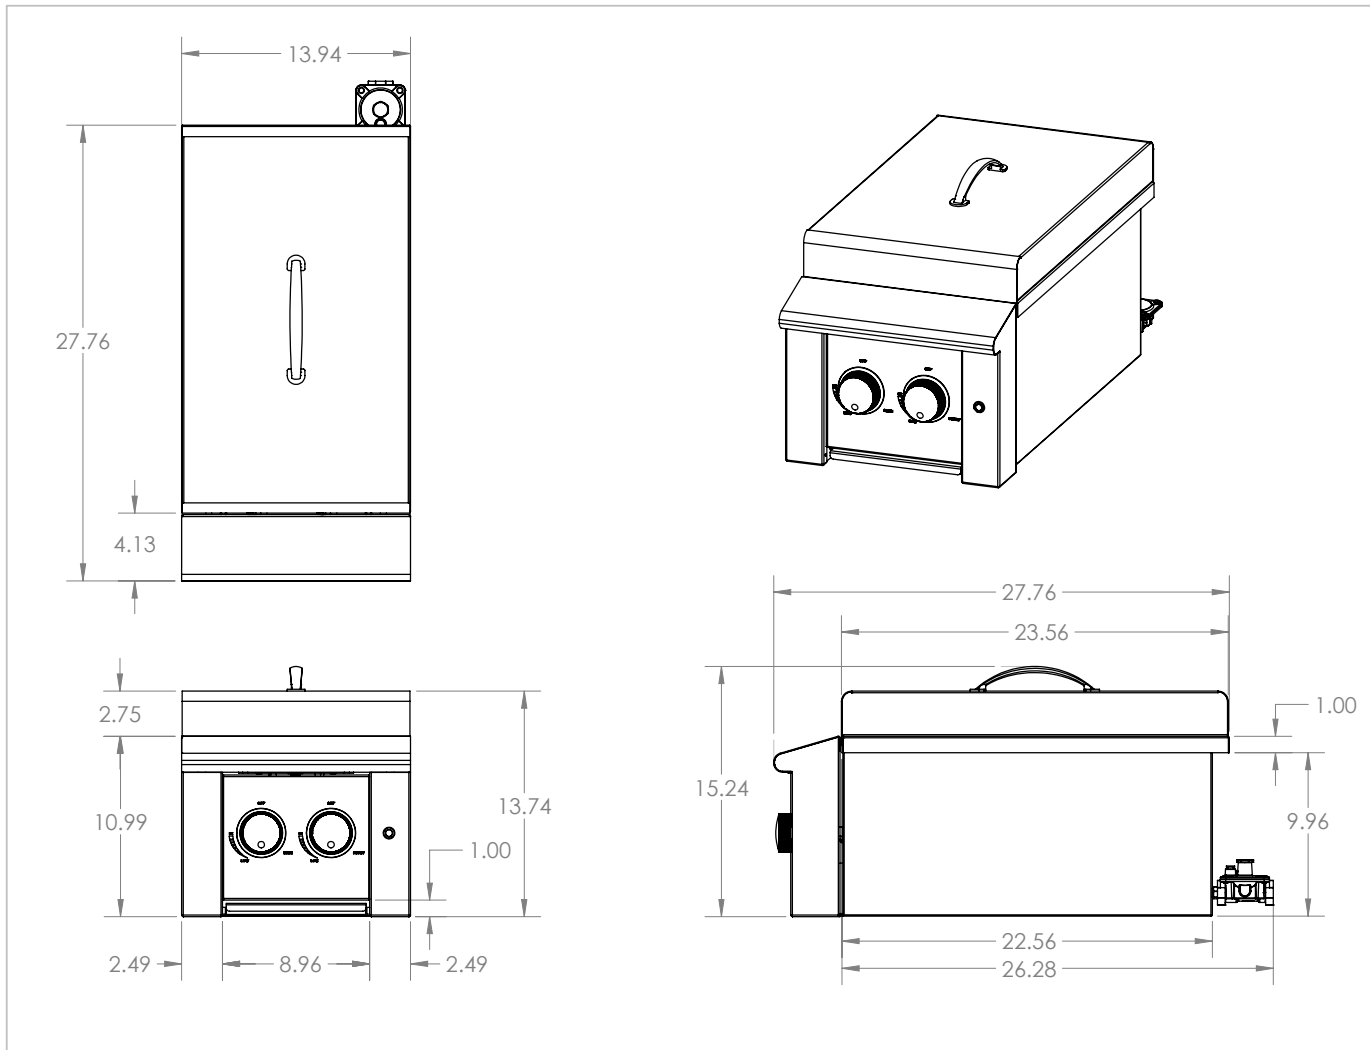

### DISCLAIMER

We recommend adding a 1/4" (.25) to the inner dimension to ensure the unit fits properly in the build out.