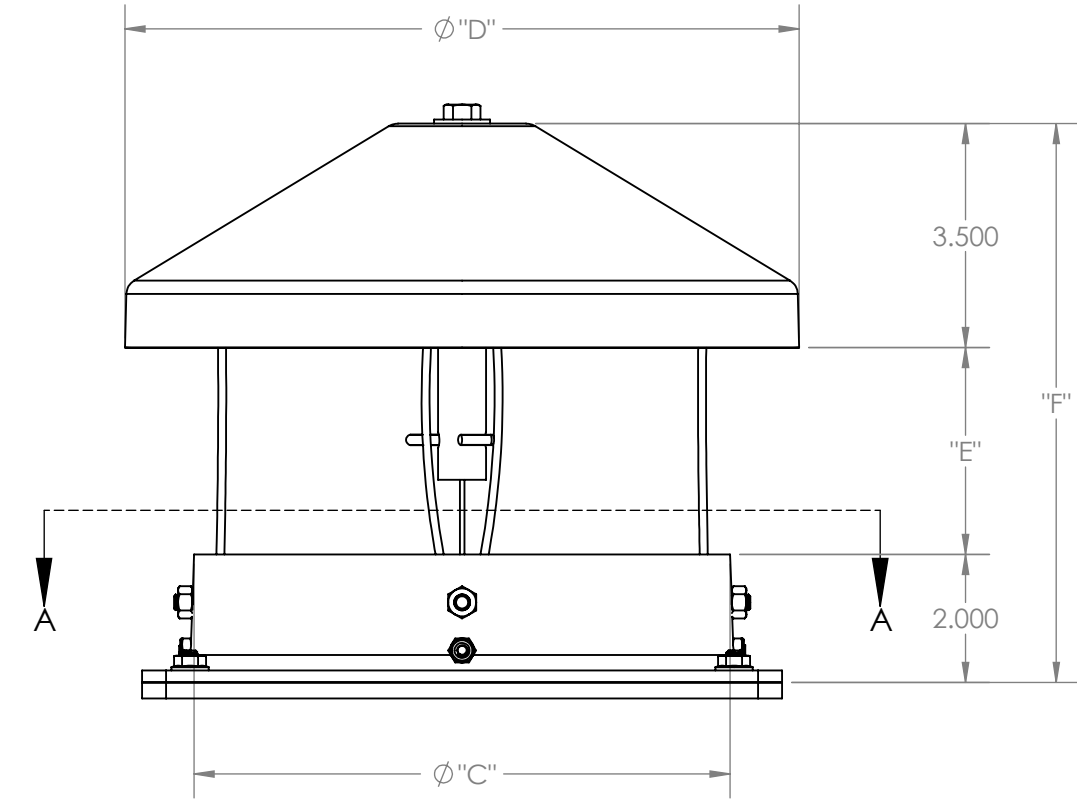

8 7 6 5 4 3 2 1

D
C
B
A

SECTION A-A

DIMENSIONS							
Olympia Part Number	Copperfield Part Number	A	B	C	D	E	F
RD88	03609108	10.000	10.000	8.375	10.500	3.250	8.750
RD913	03609109	13.000	13.000	9.875	12.000	4.500	10.000
RD1313	03609110	14.000	14.000	11.875	14.000	6.125	11.625
RD1318	03609111	16.000	18.000	13.875	16.000	7.250	12.750
RD1818	03609112	19.000	19.000	17.375	19.500	7.875	13.375

8 7 6 5 4 3 2 1

		olympiachimney.com 1-800-569-1425	
TITLE: Wiles Damper		SIZE	DWG. NO.
DATE: 4/7/2022		REV	
NAME: B. Fezük		RDXX	
DRAWN:		B	
CHECKED: n/a		Scale: 1:3	
COMMENTS:		SHEET 1 OF 1	
UNLESS OTHERWISE SPECIFIED: DIMENSIONS ARE IN INCHES TOLERANCES: FRACTIONAL: 1/16 ANGULAR: MACH ± 1° BEND ± 1° TWO PLACE DECIMAL ± .01 THREE PLACE DECIMAL ± .005 FOUR PLACE DECIMAL ± .0005		MATERIAL: ALUMINUM 3003-H14 FINISH: n/a	
PROPRIETARY AND CONFIDENTIAL THE INFORMATION CONTAINED IN THIS DRAWING IS THE SOLE PROPERTY OF OLYMPIA CHIMNEY SUPPLY, INC. ANY REPRODUCTION IN PART OR AS A WHOLE WITHOUT THE WRITTEN PERMISSION OF OLYMPIA CHIMNEY SUPPLY, INC. IS STRICTLY PROHIBITED.		DO NOT SCALE DRAWING	