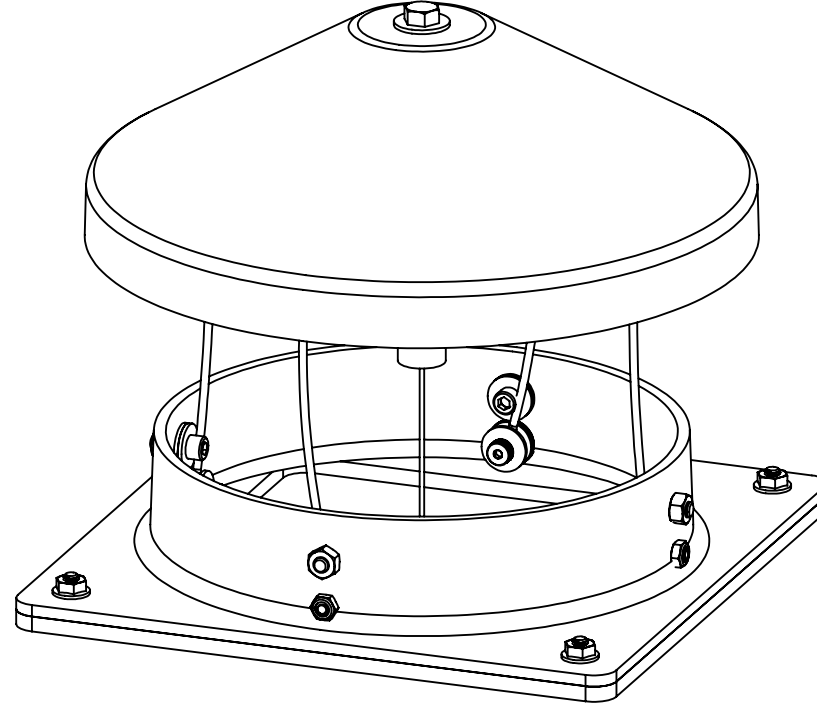

8 7 6 5 4 3 2 1

D
C
B
A

SECTION A-A

DIMENSIONS							
Olympia Part Number	Copperfield Part Number	A	B	C	D	E	F
RD88	03609108	10.000	10.000	8.375	10.500	3.250	8.750
RD913	03609109	13.000	13.000	9.875	12.000	4.500	10.000
RD1313	03609110	14.000	14.000	11.875	14.000	6.125	11.625
RD1318	03609111	16.000	18.000	13.875	16.000	7.250	12.750
RD1818	03609112	19.000	19.000	17.375	19.500	7.875	13.375

8 7 6 5 4 3 2 1

		olympiachimney.com 1-800-569-1425	
TITLE: Wiles Damper		SIZE	DWG. NO.
DATE: 4/7/2022		REV	
NAME: B. Fezük		RDXX	
DRAWN:		B	
CHECKED: n/a		Scale: 1:3	
COMMENTS:		SHEET 1 OF 1	
UNLESS OTHERWISE SPECIFIED: DIMENSIONS ARE IN INCHES TOLERANCES: FRACTIONAL: 1/16 ANGULAR: MACH ± 1° BEND ± 1° TWO PLACE DECIMAL ± .01 THREE PLACE DECIMAL ± .005 FOUR PLACE DECIMAL ± .0005		MATERIAL: ALUMINUM 3003-H14 FINISH: n/a	
PROPRIETARY AND CONFIDENTIAL THE INFORMATION CONTAINED IN THIS DRAWING IS THE SOLE PROPERTY OF OLYMPIA CHIMNEY SUPPLY, INC. ANY REPRODUCTION IN PART OR AS A WHOLE WITHOUT THE WRITTEN PERMISSION OF OLYMPIA CHIMNEY SUPPLY, INC. IS STRICTLY PROHIBITED.		DO NOT SCALE DRAWING	