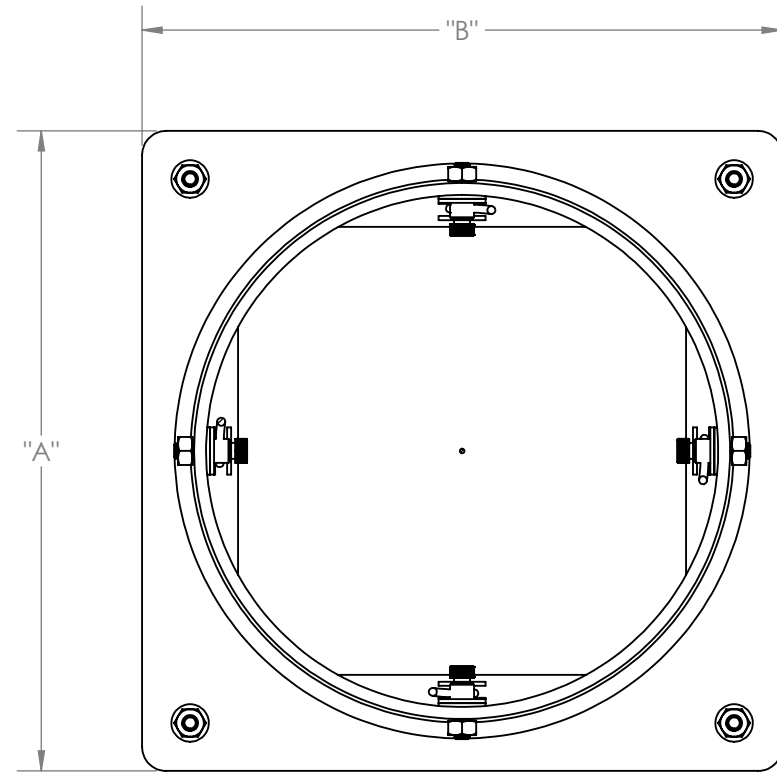

8 7 6 5 4 3 2 1

D
C
B
A

SECTION A-A

DIMENSIONS							
Olympia Part Number	Copperfield Part Number	A	B	C	D	E	F
RD88	03609108	10.000	10.000	8.375	10.500	3.250	8.750
RD913	03609109	13.000	13.000	9.875	12.000	4.500	10.000
RD1313	03609110	14.000	14.000	11.875	14.000	6.125	11.625
RD1318	03609111	16.000	18.000	13.875	16.000	7.250	12.750
RD1818	03609112	19.000	19.000	17.375	19.500	7.875	13.375

8 7 6 5 4 3 2 1

		olympiachimney.com 1-800-569-1425	
TITLE: Wiles Damper		SIZE	DWG. NO.
DATE: 4/7/2022		REV	
NAME: B. Fezük		RDXX	
DRAWN:		B	
CHECKED: n/a		Scale: 1:3	
COMMENTS:		SHEET 1 OF 1	
UNLESS OTHERWISE SPECIFIED: DIMENSIONS ARE IN INCHES TOLERANCES: FRACTIONAL: 1/16 ANGULAR: MACH ± 1° BEND ± 1° TWO PLACE DECIMAL ± .01 THREE PLACE DECIMAL ± .005 FOUR PLACE DECIMAL ± .0005		MATERIAL: ALUMINUM 3003-H14 FINISH: n/a	
PROPRIETARY AND CONFIDENTIAL THE INFORMATION CONTAINED IN THIS DRAWING IS THE SOLE PROPERTY OF OLYMPIA CHIMNEY SUPPLY, INC. ANY REPRODUCTION IN PART OR AS A WHOLE WITHOUT THE WRITTEN PERMISSION OF OLYMPIA CHIMNEY SUPPLY, INC. IS STRICTLY PROHIBITED.		DO NOT SCALE DRAWING	