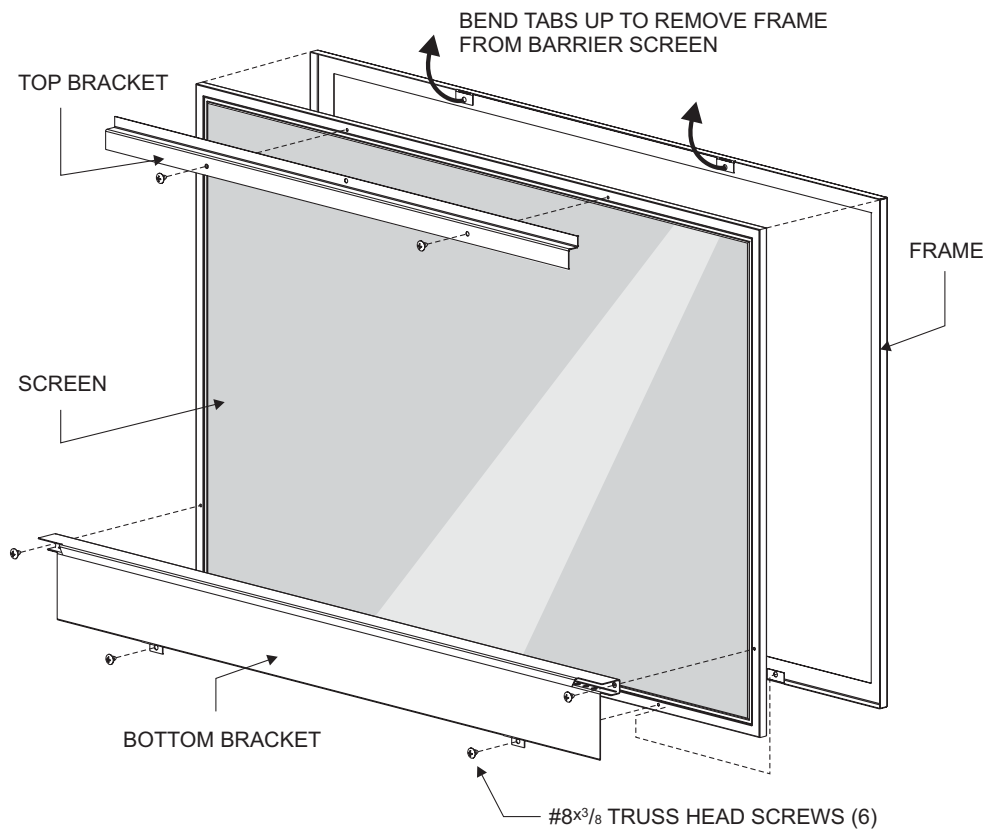

TOOLS REQUIRED: Gloves, Standard flat screwdriver, and a Philips screwdriver

1. Unpack contents and check for damage.
2. Remove the Barrier Screen from the DVC series Fireplace Insert.
3. Lay the Barrier screen assembly face down on a soft protective surface such as carpet. Using a Philips screwdriver, remove six screws that hold the top and bottom brackets to the screen frame and set them aside. **See Figure 1.**
4. Unbend the two top tabs on the outer screen frame, then remove the screen from the frame, and set the frame aside. The outer frame must be removed from the screen to allow additional clearance for the Decorative Front to be installed.
5. Re-attach the top and bottom brackets to the screen (without the outer frame) with the screws removed in step 3. **See Figure 1.**
6. Re-install the Barrier assembly to the Fireplace Insert.
7. Install the Decorative Front to the Insert by sliding the side flanges between the Barrier screen assembly and the Surround. **See Figure 2.** There are four small engaging hooks that will mate up with slots in the Insert front side flanges. **Figure 2** shows the different Front styles that are available.
8. The outer frame removed from the barrier screen in step 4 can be discarded since it is not needed.
9. Installation is complete.