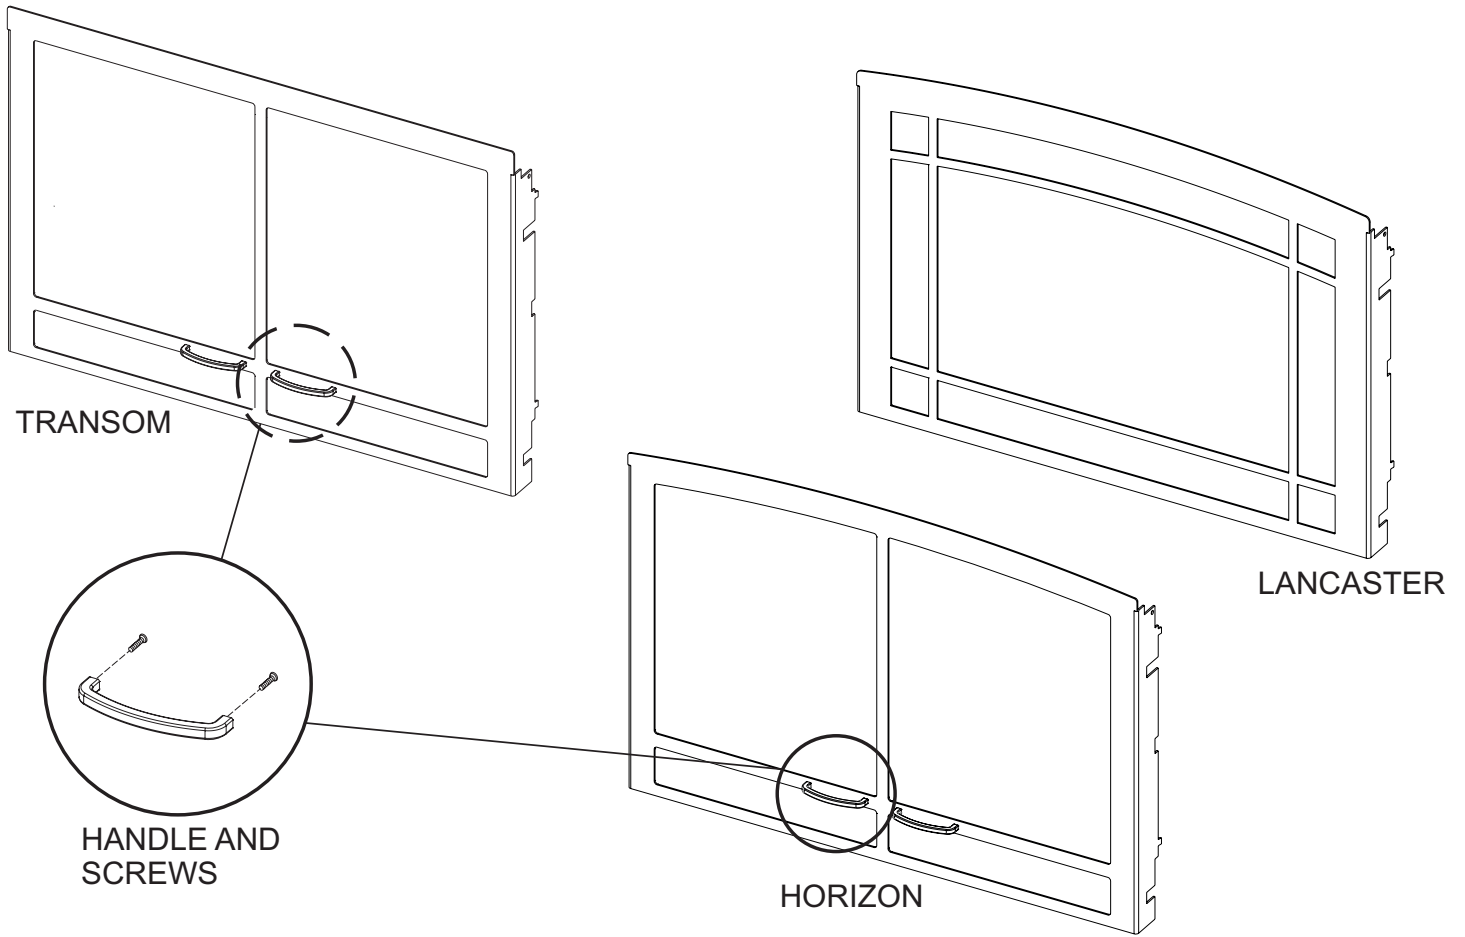

TOOLS REQUIRED: Gloves, Standard flat screwdriver, and a Philips screwdriver

1. Unpack contents and check for damage.
2. Remove the Barrier Screen from the DVC series Fireplace Insert.
3. Lay the Barrier screen assembly face down on a soft protective surface such as carpet. Using a Philips screwdriver, remove six screws that hold the top and bottom brackets to the screen frame and set them aside. **See Figure 1.**
4. Unbend the two top tabs on the outer screen frame, then remove the screen from the frame, and set the frame aside. The outer frame must be removed from the screen to allow additional clearance for the Decorative Front to be installed.
5. Re-attach the top and bottom brackets to the screen (without the outer frame) with the screws removed in step 3. **See Figure 1.**
6. Re-install the Barrier assembly to the Fireplace Insert.
7. Install the Decorative Front to the Insert by sliding the side flanges between the Barrier screen assembly and the Surround. **See Figure 2.** There are four small engaging hooks that will mate up with slots in the Insert front side flanges. **Figure 2** shows the different Front styles that are available.
8. The outer frame removed from the barrier screen in step 4 can be discarded since it is not needed.
9. Installation is complete.

Figure 1

Figure 2

FRONT	MODEL NUMBER	COLOR	HANDLE PART NUMBER (QTY 2)	SCREWS (QTY 4)
Lancaster	DVF20HBL	Black	N/A	N/A
	DVF26HBL	Black	N/A	N/A
	DVF28HBL	Black	N/A	N/A
	DVF20HBZ	Bronze	N/A	N/A
	DVF26HBZ	Bronze	N/A	N/A
	DVF28HBZ	Bronze	N/A	N/A
Transom	DFD20DBL	Black	26103	R10287
	DFD26DBL	Black	26103	R10287
	DFD28DBL	Black	26103	R10287
Horizon	DFD20HBL	Black	26103	R10287
	DFD26HBL	Black	26103	R10287
	DFD28HBL	Black	26103	R10287