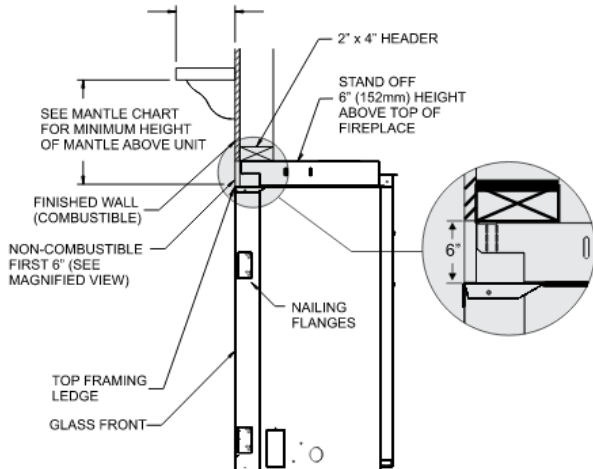

- 5-piece Ceramic Fiber log set on Slope Glaze Burner

REQUIRES

- Fireplace Barrier Screen or Door Set and Frame with Barrier Screen

TECHNICAL INFORMATION

- Maximum heat output: 18,000 BTU (LP, Nat)
- Efficiency Rating:
 - 58.92% A. F. U. E
 - 57.90% P4
- Weight: 96 lbs.
- Clearances:
 - Side Wall: 0"
 - Top Trim: 0"
- Type of Gas: LP or Natural
- Iron Pipe Size: 1/2-inch
- Ignition Systems: Intermittent Pilot or Millivolt
- Vent Size: 4 x 6 inch
- Top or Rear Vent

DVD32FP

Clearance to Combustibles (in inches)

Back	0 (0 mm)
Side	0 (0 mm)
Floor	0 (0 mm)
Top Stand-off	0 (0 mm)
Top Framing Edge	3 (76 mm)

Framing Dimensions (in inches)

Height (A)	35 3/4
Width (B)	34 3/8
Depth (C)	16 3/8

Empire is committed to continuous product improvement; specifications are subject to change without notice. Dimensions in this brochure are approximate; read and follow the framing dimensions in the owners manual supplied with your Empire product. Flame size, shape, and color will vary from photos. Our mantels feature natural veneers and hand-rubbed finishes – wood grain and color will vary. Adjust light levels and use “natural light” incandescent bulbs to enhance the dramatic look for your wooden mantel.