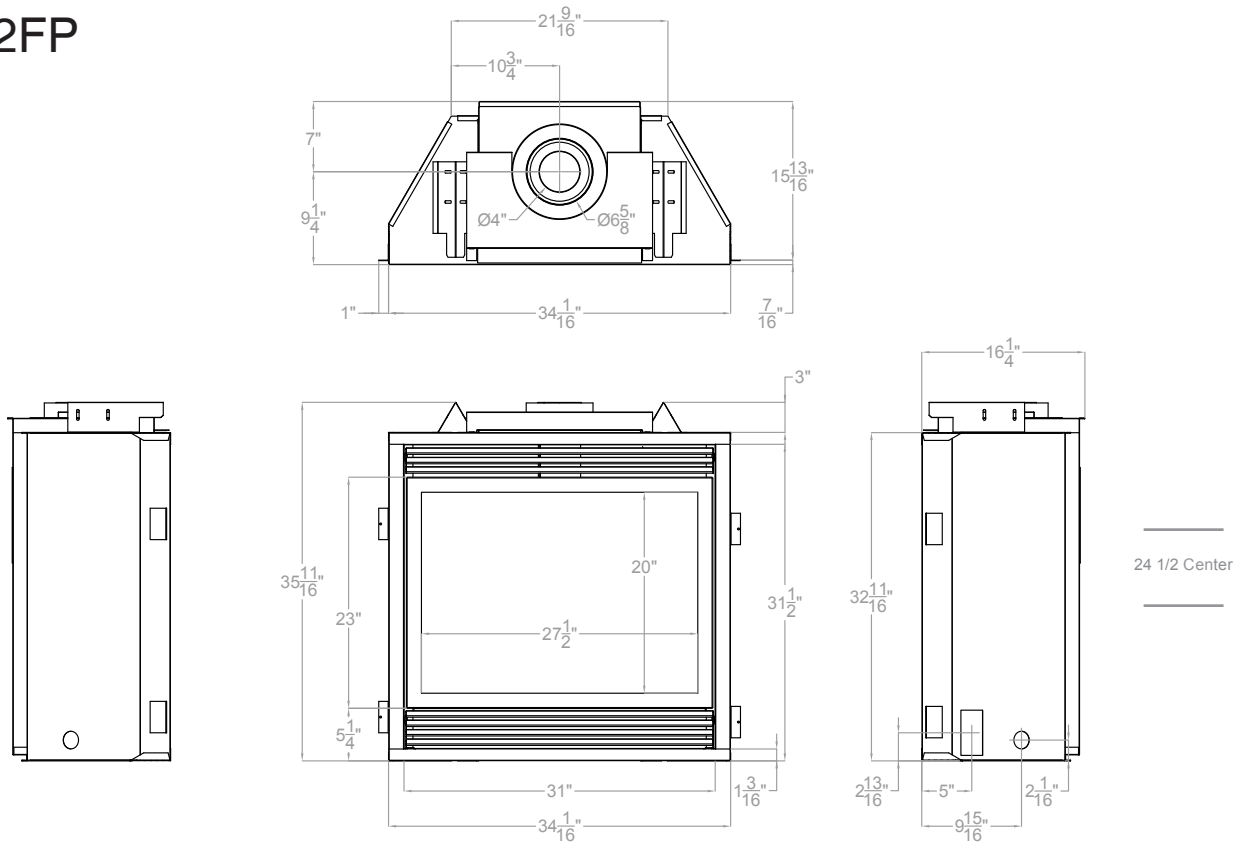

DIRECT-VENT FIREPLACES

Tahoe Deluxe DVD32FP

Spec Sheet

GLASS VIEWING AREA

27 1/2" W x 20" H

ACTUAL DIMENSIONS

34" W x 32 3/4" H x 16 3/8" D

INCLUDES

- 5-piece Ceramic Fiber log set on Slope Glaze Burner

REQUIRES

- Fireplace Barrier Screen or Door Set and Frame with Barrier Screen

TECHNICAL INFORMATION

- Maximum heat output: 18,000 BTU (LP, Nat)
- Efficiency Rating:
 - 58.92% A. F. U. E
 - 57.90% P4
- Weight: 96 lbs.
- Clearances:
 - Side Wall: 0"
 - Top Trim: 0"
- Type of Gas: LP or Natural
- Iron Pipe Size: 1/2-inch
- Ignition Systems: Intermittent Pilot or Millivolt
- Vent Size: 4 x 6 inch
- Top or Rear Vent

DVD32FP

Clearance to Combustibles (in inches)

Back	0 (0 mm)
Side	0 (0 mm)
Floor	0 (0 mm)
Top Stand-off	0 (0 mm)
Top Framing Edge	3 (76 mm)

Framing Dimensions (in inches)

Height (A)	35 3/4
Width (B)	34 3/8
Depth (C)	16 3/8