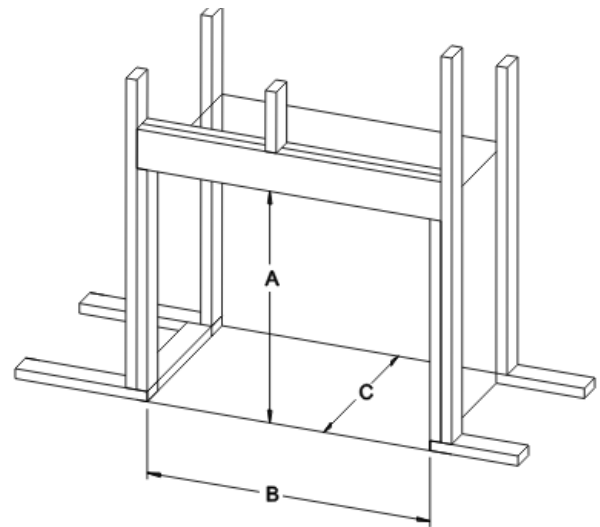

- 5-piece Ceramic Fiber log set on Slope Glaze Burner

REQUIRES

- Fireplace Barrier Screen or Door Set and Frame with Barrier Screen

TECHNICAL INFORMATION

- Maximum heat output: 18,000 BTU (LP, Nat)
- Efficiency Rating:
 - 58.92% A. F. U. E
 - 57.90% P4
- Weight: 96 lbs.
- Clearances:
 - Side Wall: 0"
 - Top Trim: 0"
- Type of Gas: LP or Natural
- Iron Pipe Size: 1/2-inch
- Ignition Systems: Intermittent Pilot or Millivolt
- Vent Size: 4 x 6 inch
- Top or Rear Vent

DVD32FP

Clearance to Combustibles (in inches)

Back	0 (0 mm)
Side	0 (0 mm)
Floor	0 (0 mm)
Top Stand-off	0 (0 mm)
Top Framing Edge	3 (76 mm)

Framing Dimensions (in inches)

Height (A)	35 3/4
Width (B)	34 3/8
Depth (C)	16 3/8