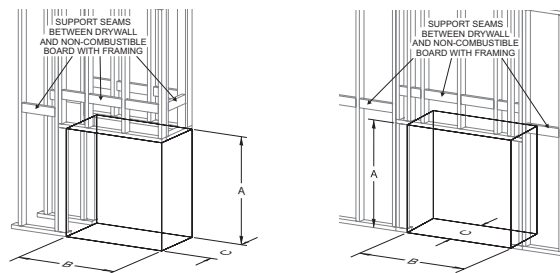

Warranty for All Models

10-year limited warranty on combustion chamber, limited lifetime on glass.
All other parts carry a three-year limited warranty.
All remote controls carry a one-year limited warranty.

Note: Empire is committed to continuous product improvement; specifications are subject to change without notice. Dimensions in this brochure are approximate; read and follow the framing dimensions in the owners manual supplied with your Empire product.

All direct-vent fireplaces manufactured after January 1, 2015, must be installed with a barrier screen to prevent accidental contact with hot glass. Depending on the fireplace model, the barrier screens are available separately or incorporated into decorative fronts. See Owner's Manual for details.

Refer to your Owner's Manual for complete installation and safety information.

Gas Inlet

Type of Gas (State on Order)	Natural or LP
Iron Pipe Size (N.P.T.)	1/2 inch
Ignition Systems	Standing Pilot/Piezo or IP

Empire Comfort Systems Inc., has manufactured safe, reliable gas-fired decorative appliances and heating systems since 1932. We take pride in our reputation for quality products, backed by the best sales, service, and distribution network in this industry. These fireplaces combine proven technologies with exceptional artistry and craftsmanship to enhance the ambiance of any home.

Member of the following industry associations:

This appliance is design-certified to the ANSI standard by:

SINCE 1932
Empire Comfort Systems Inc.
918 Freeburg Ave.
Belleville, IL 62220-2623
info@empirecomfort.com

WMH-00981 10/30/15

The Empire Comfort Systems and White Mountain Hearth names and logos are registered U.S. trademarks.