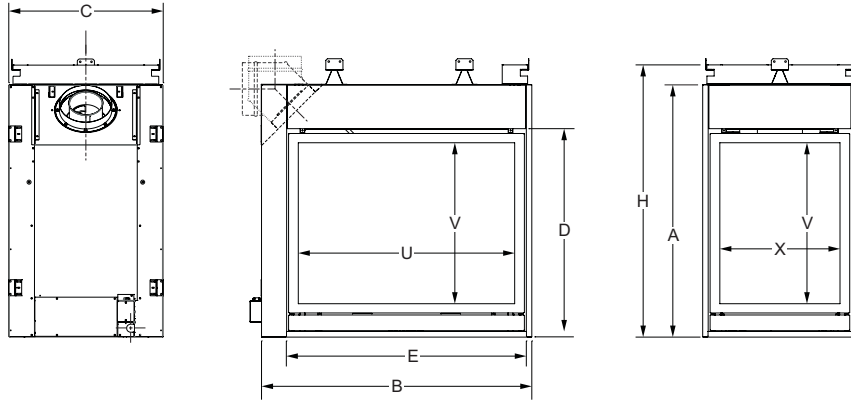

## DV Premium Peninsula Fireplace Dimensions

Model	A Max Height	B Max. Width	C Max. Depth	D Height	E Width	F Interior Depth	H Height to Standoffs	U Viewing Area Width	V Viewing Area Height	X Viewing Area Width - Sm
DVCP36PP30	39 1/4	42	24	31 1/2	37 1/4	20 1/4	42 3/8	33 5/8	25	18 5/8
DVCP36PP70	39 1/4	42	24	31 1/2	37 1/4	20 1/4	42 3/8	33 5/8	25	18 5/8