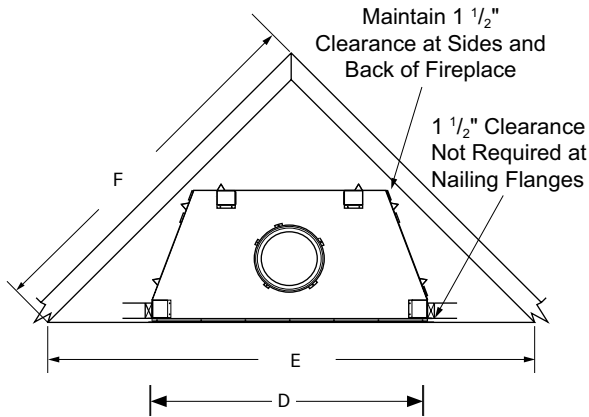

Bi-fold glass doors in black trim finish

Gas Log Sets

Smoky Weathered Oak OD

Ozark Charred Oak OD

Ashton White Birch OD

FLAT WALL FRAMING SPECIFICATIONS

	WRE4536	WRE4542	WRE4550
A	67-1/8"	67-1/8"	67-1/8"
B	45-1/4"	51-1/4"	59-1/4"
C	28-1/4"	30-1/8"	30-1/8"

CORNER FRAMING SPECIFICATIONS

	WRE4536	WRE4542	WRE4550
D	45-1/4"	51-1/4"	59-1/4"
E	86-1/2"	92"	100"
F	61"	65"	71"

APPLIANCE SPECIFICATIONS

	WRE4536	WRE4542	WRE4550
G	36"	42"	50"
H	45-1/8"	51-1/8"	59"
I	29"	30-1/2"	38-1/2"
J	26-5/8"	29"	28-1/2"
K	30"	30"	30"
L	49"	49"	49"
M	67"	67"	67"
N	10-1/2"	10-1/2"	10-1/2"
O	9-1/2"	9-1/2"	9-1/2"
P	3-1/2"	3-1/2"	3-1/2"
Q	7-1/4"	8-1/2"	8-1/2"
R	11"	13"	13"
S	15-1/4"	17"	17"