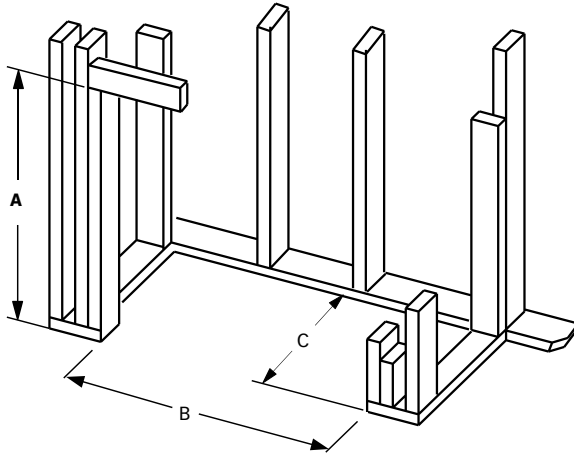

Bi-fold glass doors in black trim finish

Gas Log Sets

Smoky Weathered Oak OD

Ozark Charred Oak OD

Ashton White Birch OD

FLAT WALL FRAMING SPECIFICATIONS

	WRE4536	WRE4542	WRE4550
A	67-1/8"	67-1/8"	67-1/8"
B	45-1/4"	51-1/4"	59-1/4"
C	28-1/4"	30-1/8"	30-1/8"

CORNER FRAMING SPECIFICATIONS

	WRE4536	WRE4542	WRE4550
D	45-1/4"	51-1/4"	59-1/4"
E	86-1/2"	92"	100"
F	61"	65"	71"

APPLIANCE SPECIFICATIONS

	WRE4536	WRE4542	WRE4550
G	36"	42"	50"
H	45-1/8"	51-1/8"	59"
I	29"	30-1/2"	38-1/2"
J	26-5/8"	29"	28-1/2"
K	30"	30"	30"
L	49"	49"	49"
M	67"	67"	67"
N	10-1/2"	10-1/2"	10-1/2"
O	9-1/2"	9-1/2"	9-1/2"
P	3-1/2"	3-1/2"	3-1/2"
Q	7-1/4"	8-1/2"	8-1/2"
R	11"	13"	13"
S	15-1/4"	17"	17"