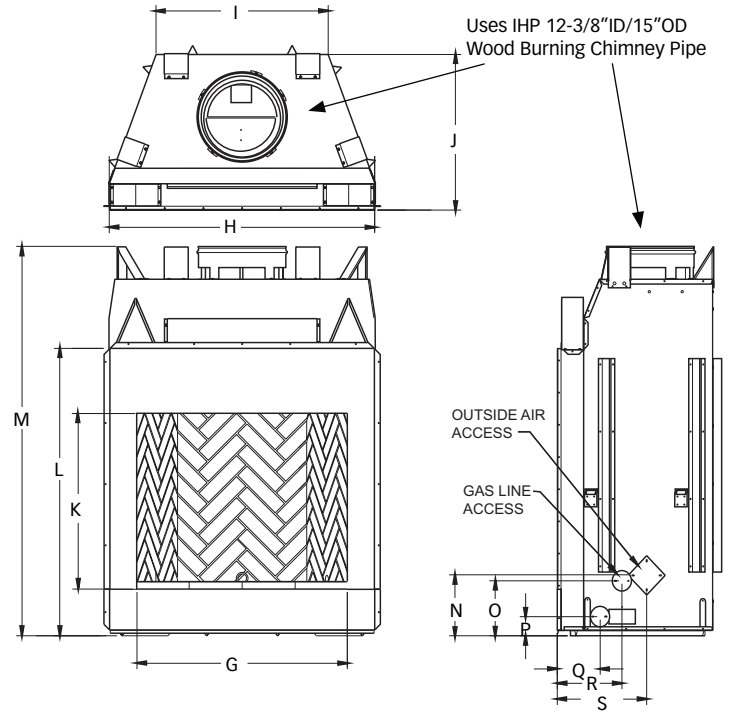

Bi-fold glass doors in black trim finish

Gas Log Sets

Smoky Weathered Oak OD

Ozark Charred Oak OD

Ashton White Birch OD

FLAT WALL FRAMING SPECIFICATIONS

	WRE4536	WRE4542	WRE4550
A	67-1/8"	67-1/8"	67-1/8"
B	45-1/4"	51-1/4"	59-1/4"
C	28-1/4"	30-1/8"	30-1/8"

CORNER FRAMING SPECIFICATIONS

	WRE4536	WRE4542	WRE4550
D	45-1/4"	51-1/4"	59-1/4"
E	86-1/2"	92"	100"
F	61"	65"	71"

APPLIANCE SPECIFICATIONS

	WRE4536	WRE4542	WRE4550
G	36"	42"	50"
H	45-1/8"	51-1/8"	59"
I	29"	30-1/2"	38-1/2"
J	26-5/8"	29"	28-1/2"
K	30"	30"	30"
L	49"	49"	49"
M	67"	67"	67"
N	10-1/2"	10-1/2"	10-1/2"
O	9-1/2"	9-1/2"	9-1/2"
P	3-1/2"	3-1/2"	3-1/2"
Q	7-1/4"	8-1/2"	8-1/2"
R	11"	13"	13"
S	15-1/4"	17"	17"