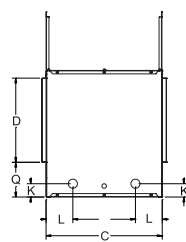

## OUTDOOR LINEAR FIREPLACE SPECIFICATIONS

Outdoor Linear Fireplace includes two metal studs and noncombustible backer board. Additional materials may be required for installation.

Model	Framing Height	Framing Width	Framing Depth
<b>OLL48FP</b>	40 13/16	52	19 1/16
<b>OLL48SP</b>	40 13/16	52	22 5/16
<b>OLL60FP</b>	31	64	19 1/8
<b>OLL60SP</b>	31	64	22 1/2

Model	A	B	C	D	E	F	G	H	I	J	K	L	M	N	O	P	Q
<b>OLL48FP</b>	24 5/16	51 3/4	19 1/16	16 3/16	48	19	51 3/4	6 1/2	N/A	N/A	2 9/16	5 3/16	13 21/32	3 1/2	47 3/8	N/A	6 11/16
<b>OLL48SP</b>	24 5/16	51 3/4	22 5/16	16 3/16	48	22 9/32	51 3/4	6 1/2	N/A	N/A	2 9/16	5 3/16	N/A	3 1/2	47 3/8	N/A	6 11/16
<b>OLL60FP</b>	24 1/2	63 3/4	19 1/8	16 3/16	60	19	60	6 1/2	N/A	N/A	2 9/16	5 3/16	13 21/32	3 1/2	59 3/8	N/A	6 11/16
<b>OLL60SP</b>	24 1/2	63 3/4	22 1/2	16 3/16	60	23 7/8	60	6 1/2	N/A	N/A	2 9/16	5 3/16	N/A	3 1/2	59 3/8	N/A	6 11/16

Single-Sided 48-inch Fireplace

Single-Sided 60-inch Fireplace

See-Through 48-inch Fireplace

See-Through 60-inch Fireplace

Empire is committed to continuous product improvement; specifications are subject to change without notice. Dimensions in this brochure are approximate; read and follow the framing dimensions in the owners manual supplied with your Empire product. Flame size, shape, and color will vary from photos. Refer to your manual for complete installation and safety information.