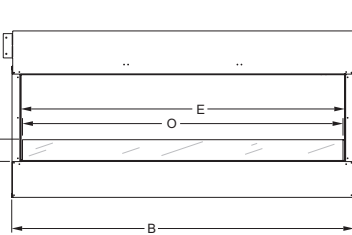

Model	A	B	C	D	E	F	G	H	I	J	K	L	M	N	O	P	Q
<b>OLL48FP</b>	24 5/16	51 3/4	19 1/16	16 3/16	48	19	51 3/4	6 1/2	N/A	N/A	2 9/16	5 3/16	13 21/32	3 1/2	47 3/8	N/A	6 11/16
<b>OLL48SP</b>	24 5/16	51 3/4	22 5/16	16 3/16	48	22 9/32	51 3/4	6 1/2	N/A	N/A	2 9/16	5 3/16	N/A	3 1/2	47 3/8	N/A	6 11/16
<b>OLL60FP</b>	24 1/2	63 3/4	19 1/8	16 3/16	60	19	60	6 1/2	N/A	N/A	2 9/16	5 3/16	13 21/32	3 1/2	59 3/8	N/A	6 11/16
<b>OLL60SP</b>	24 1/2	63 3/4	22 1/2	16 3/16	60	23 7/8	60	6 1/2	N/A	N/A	2 9/16	5 3/16	N/A	3 1/2	59 3/8	N/A	6 11/16

Single-Sided 48-inch Fireplace

Single-Sided 60-inch Fireplace

See-Through 48-inch Fireplace

See-Through 60-inch Fireplace

Empire is committed to continuous product improvement; specifications are subject to change without notice. Dimensions in this brochure are approximate; read and follow the framing dimensions in the owners manual supplied with your Empire product. Flame size, shape, and color will vary from photos. Refer to your manual for complete installation and safety information.