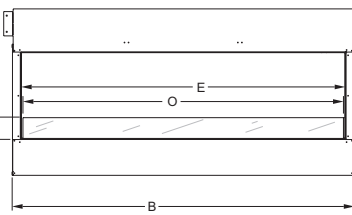

Single-Sided 60-inch Fireplace