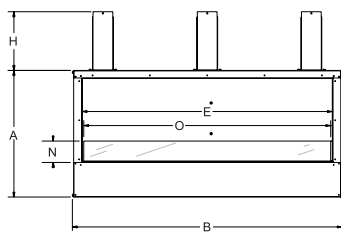

## OUTDOOR LINEAR FIREPLACE SPECIFICATIONS

Outdoor Linear Fireplace includes two metal studs and noncombustible backer board. Additional materials may be required for installation.

Model	Framing Height	Framing Width	Framing Depth
<b>OLL48FP</b>	40 13/16	52	19 1/16
<b>OLL48SP</b>	40 13/16	52	22 5/16
<b>OLL60FP</b>	31	64	19 1/8
<b>OLL60SP</b>	31	64	22 1/2

Single-Sided 48-inch Fireplace

Single-Sided 60-inch Fireplace

See-Through 48-inch Fireplace

See-Through 60-inch Fireplace

Empire is committed to continuous product improvement; specifications are subject to change without notice. Dimensions in this brochure are approximate; read and follow the framing dimensions in the owners manual supplied with your Empire product. Flame size, shape, and color will vary from photos. Refer to your manual for complete installation and safety information.