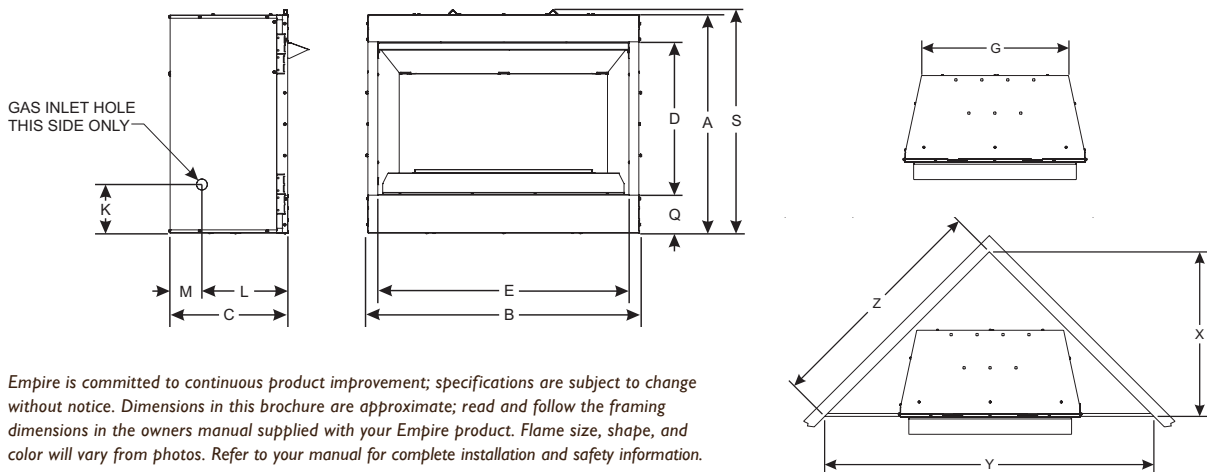

OUTDOOR FIREPLACE SPECIFICATIONS

Outdoor Fireplace includes two metal studs and noncombustible backer board. Additional materials may be required for installation.

Model	Framing Height			Framing Width			Framing Depth		
OP36FP	36			41			19 1/4		
OP42FP	36			45			19 1/4		

Model	A	B	C	D	E	G	K	L	M	Q	S	X	Y	Z
OP36FP	35 1/16	40	19	24 1/4	36	31 7/8	2 7/8	10 3/8	8 9/16	6 3/16	35 3/16	34 11/16	69 5/16	49 1/16
OP42FP	35 1/16	44	19	24 1/4	40	35 7/8	2 7/8	10 3/8	8 9/16	6 3/16	35 3/16	36 3/4	73 5/16	51 15/16

Carol Rose Coastal Collection
36-inch Outdoor Stainless Steel
Traditional Premium Fireplace
with 24-inch Outdoor Wildwood
Refractory Log Set in a custom
surround