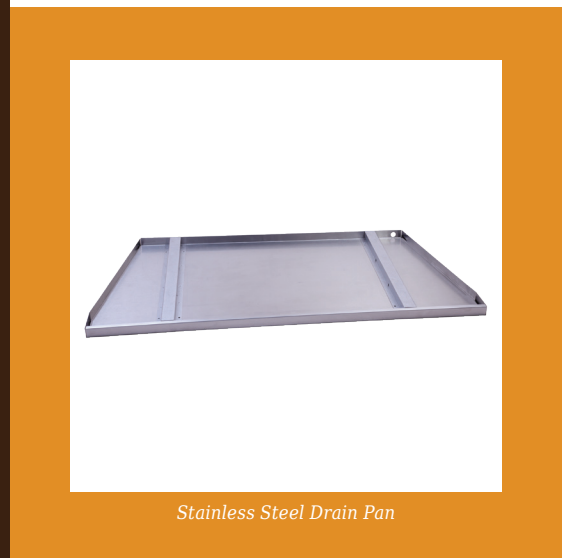

Stainless Steel Drain Pan