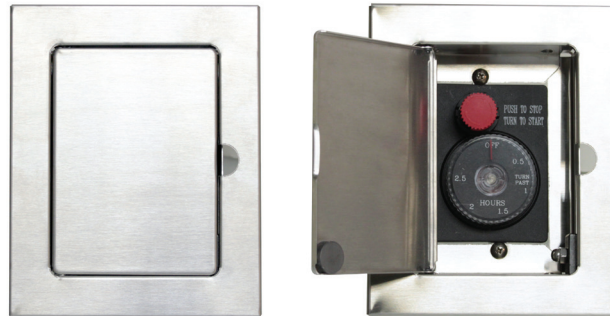

Controls

FIREPLACE CONTROLS

Our Millivolt systems (available on traditional fireplaces) include a standing pilot – to light easily and operate without electric power – ideal for outdoor installations where power is not readily available. Millivolt systems will operate with an optional remote or wall switch. Available on Traditional Outdoor Fireplaces and Log Sets only.

Our Intermittent Pilot System (IP) fits your eco-friendly outdoor lifestyle by eliminating the standing pilot to save energy and reduce emissions. IP systems include an on/off, high/low remote control. Available on Tradition and Contemporary Fireplaces and Burners only. Remote controls offered for use with see-through outdoor systems are not weatherproof and must be protected from sun and moisture.

Outdoor Linear Fireplaces feature a manual, three-position gas valve and pushbutton ignition. The burner is concealed beneath a bed of crushed glass.

The E-Stop Timer allows you to set an automatic shut-off time while using your outdoor fireplace. Choose the 1-hour timer or the 1-1/2 hour timer. E-Stop Timers can be purchased separately, or add the stainless steel timer compartment for a complete kit.

Model	Description
GT060	E-Stop Gas Timer, Shuts Off Gas Supply after 1 to 60 minutes
GT150	E-Stop Gas Timer, Shuts Off Gas Supply after 1 to 150 minutes
GTCS5	E-Stop Timer Compartment, Stainless Steel

E-Stop Timer in Stainless Steel Timer Compartment, shown as complete kit

Warranty: All outdoor products carry a 5-year limited warranty. All remote controls and lighting systems carry a 1-year limited warranty.

Empire is committed to continuous product improvement; specifications are subject to change without notice. Dimensions in this brochure are approximate; read and follow the framing dimensions in the owners manual supplied with your Empire product. Flame size, shape, and color will vary from photos.

Member of the following industry associations:

This appliance is design-certified to the ANSI standard by:

SINCE 1932

Empire Comfort Systems
918 Freeburg Ave.
Belleville, IL 62220-2623
E-mail: info@empirecomfort.com
00899 03/01/19

The Empire Comfort Systems name and logos are registered U.S. trademarks.