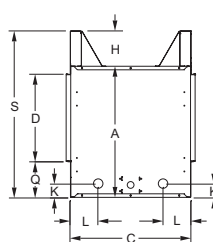

Model	A	B	C	D	E	F	G	H	I	J	K	L	M	N	O	P	Q
<b>OLL48FP</b>	24 5/16	51 3/4	19 1/16	16 3/16	48	19	51 3/4	6 1/2	N/A	N/A	2 9/16	5 3/16	13 21/32	3 1/2	47 3/8	N/A	6 11/16
<b>OLL48SP</b>	24 5/16	51 3/4	22 5/16	16 3/16	48	22 9/32	51 3/4	6 1/2	N/A	N/A	2 9/16	5 3/16	N/A	3 1/2	47 3/8	N/A	6 11/16
<b>OLL60FP</b>	24 1/2	63 3/4	19 1/8	16 3/16	60	19	60	6 1/2	N/A	N/A	2 9/16	5 3/16	13 21/32	3 1/2	59 3/8	N/A	6 11/16
<b>OLL60SP</b>	24 1/2	63 3/4	22 1/2	16 3/16	60	23 7/8	60	6 1/2	N/A	N/A	2 9/16	5 3/16	N/A	3 1/2	59 3/8	N/A	6 11/16

Single-Sided 48-inch Fireplace

Single-Sided 60-inch Fireplace

See-Through 48-inch Fireplace

See-Through 60-inch Fireplace

Empire is committed to continuous product improvement; specifications are subject to change without notice. Dimensions in this brochure are approximate; read and follow the framing dimensions in the owners manual supplied with your Empire product. Flame size, shape, and color will vary from photos. Refer to your manual for complete installation and safety information.