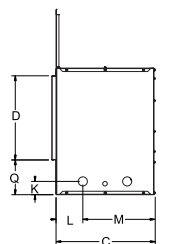

Single-Sided 60-inch Fireplace