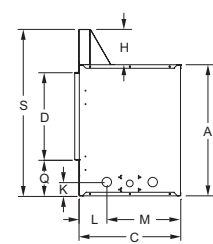

See-Through 48-inch Fireplace