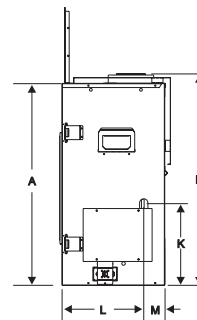

Accent Pebbles

DIMENSIONS AND SPECIFICATIONS

IRON PIPE SIZE (N.P.T.): 1/2 inch

VENT PIPE SIZE: 5 x 8 inch

MODEL	A	B	C	D	E	G	H	J	N	O	R	S
DVLL48BP92P	34 1/4	61	19 1/2	18	52 1/4	61	47 1/4	7 1/8	13	48	35 15/16	47 3/8
DVLL48BP92N	34 1/4	61	19 1/2	18	52 1/4	61	47 1/4	7 1/8	13	48	35 15/16	47 3/8
DVLL60BP90P	36 1/4	73	19 1/2	20	64 1/4	73	49 1/4	7 1/8	15	60	37 15/16	49 3/8
DVLL60BP90N	36 1/4	73	19 1/2	20	64 1/4	73	49 1/4	7 1/8	15	60	37 15/16	49 3/8

measurements given in inches

FRAMING DIMENSIONS

	DVLL48	DVLL60
A	48 3/8	49 3/8
B	67 5/8	79 5/8
C	21 1/2	21 1/2

measurements given in inches

WARRANTY: 10-year Limited Warranty on Combustion Chamber, Limited Lifetime on Glass. All other parts carry a three-year limited warranty. All remote controls and lighting systems carry a one-year limited warranty.