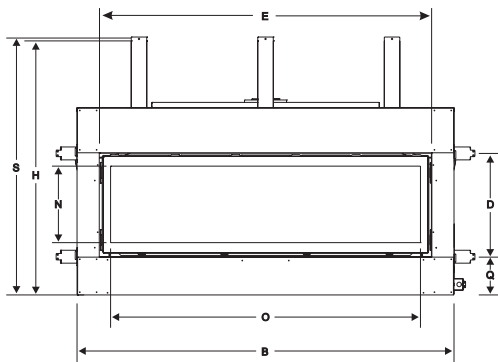

Accent Pebbles

DIMENSIONS AND SPECIFICATIONS

IRON PIPE SIZE (N.P.T.): 1/2 inch

VENT PIPE SIZE: 5 x 8 inch

MODEL	A	B	C	D	E	G	H	J	N	O	R	S
DVLL48BP92P	34 1/4	61	19 1/2	18	52 1/4	61	47 1/4	7 1/8	13	48	35 15/16	47 3/8
DVLL48BP92N	34 1/4	61	19 1/2	18	52 1/4	61	47 1/4	7 1/8	13	48	35 15/16	47 3/8
DVLL60BP90P	36 1/4	73	19 1/2	20	64 1/4	73	49 1/4	7 1/8	15	60	37 15/16	49 3/8
DVLL60BP90N	36 1/4	73	19 1/2	20	64 1/4	73	49 1/4	7 1/8	15	60	37 15/16	49 3/8

measurements given in inches

FRAMING DIMENSIONS

	DVLL48	DVLL60
A	48 3/8	49 3/8
B	67 5/8	79 5/8
C	21 1/2	21 1/2

measurements given in inches

WARRANTY: 10-year Limited Warranty on Combustion Chamber, Limited Lifetime on Glass. All other parts carry a three-year limited warranty. All remote controls and lighting systems carry a one-year limited warranty.