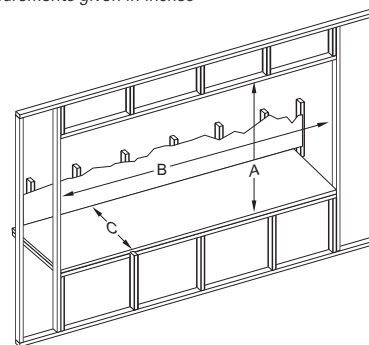

Authorized Dealer:

Member of the following industry associations:

This appliance is design-certified to the ANSI standard by:

SINCE 1932

918 Freeburg Avenue
Belleville, IL 62220
info@empirecomfort.com