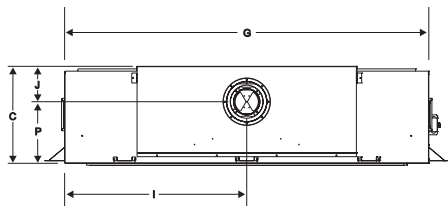

Accent Pebbles

DIMENSIONS AND SPECIFICATIONS

IRON PIPE SIZE (N.P.T.): 1/2 inch

VENT PIPE SIZE: 5 x 8 inch

MODEL	A	B	C	D	E	G	H	J	N	O	R	S
DVLL48BP92P	34 1/4	61	19 1/2	18	52 1/4	61	47 1/4	7 1/8	13	48	35 15/16	47 3/8
DVLL48BP92N	34 1/4	61	19 1/2	18	52 1/4	61	47 1/4	7 1/8	13	48	35 15/16	47 3/8
DVLL60BP90P	36 1/4	73	19 1/2	20	64 1/4	73	49 1/4	7 1/8	15	60	37 15/16	49 3/8
DVLL60BP90N	36 1/4	73	19 1/2	20	64 1/4	73	49 1/4	7 1/8	15	60	37 15/16	49 3/8

measurements given in inches

FRAMING DIMENSIONS

	DVLL48	DVLL60
A	48 3/8	49 3/8
B	67 5/8	79 5/8
C	21 1/2	21 1/2

measurements given in inches

WARRANTY: 10-year Limited Warranty on Combustion Chamber, Limited Lifetime on Glass. All other parts carry a three-year limited warranty. All remote controls and lighting systems carry a one-year limited warranty.