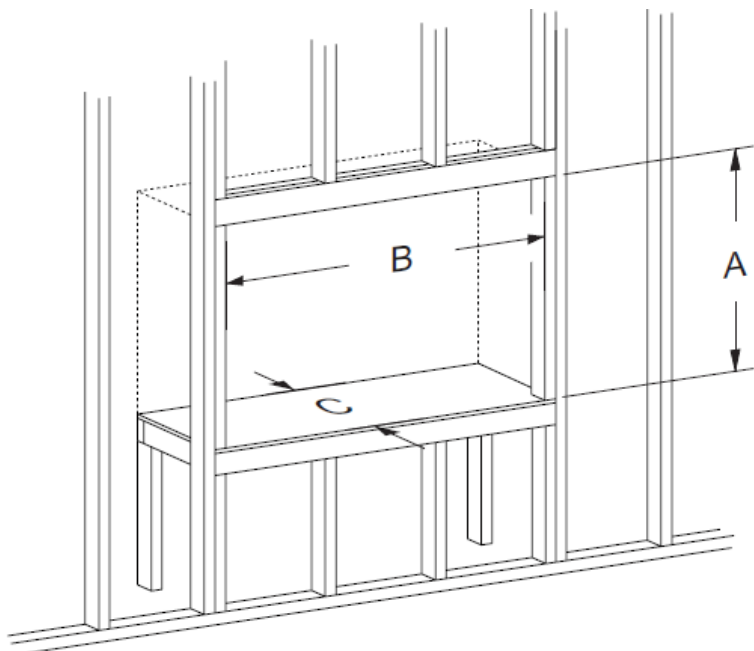

FRAMING DIMENSIONS BTUS BY MODEL

	DVCTL60
A	59 7/8
B	75 1/8
C	23 1/2

	DVCTL60
Natural Gas	58,000
Propane	58,000

Measurements given in inches.

*Dimensions may vary based on install. See manual.

WARRANTY: 10-year Limited Warranty on Combustion Chamber, Limited Life-time on Glass. All other parts carry a three-year limited warranty. All remote controls and lighting systems carry a one-year limited warranty.

Empire is committed to continuous product improvement; specifications are subject to change without notice. Dimensions in this brochure are approximate; read and follow the framing dimensions in the owners manual supplied with your Empire product.

Member of the following industry associations:

This appliance is design-certified to the ANSI standard by:

SINCE 1932

Empire Comfort Systems Inc.
918 Freeburg Ave.
Belleville, IL 62220-2623
info@empirecomfort.com
WMH-010107 9/08/22

The Empire Comfort Systems and White Mountain Hearth names and logos are registered U.S. trademarks.