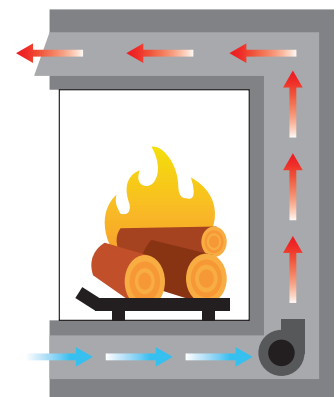

From L to R:
3-inch Forged Iron in Black
3-inch Oil Rubbed Bronze
3-inch Distressed Pewter

LOG SETS

Traditional Log Set

Birch Log Set

BLOWER

Optional variable-speed blower

FRAMING DIMENSIONS BTUS BY MODEL

	DVCTL60
A	59 7/8
B	75 1/8
C	23 1/2