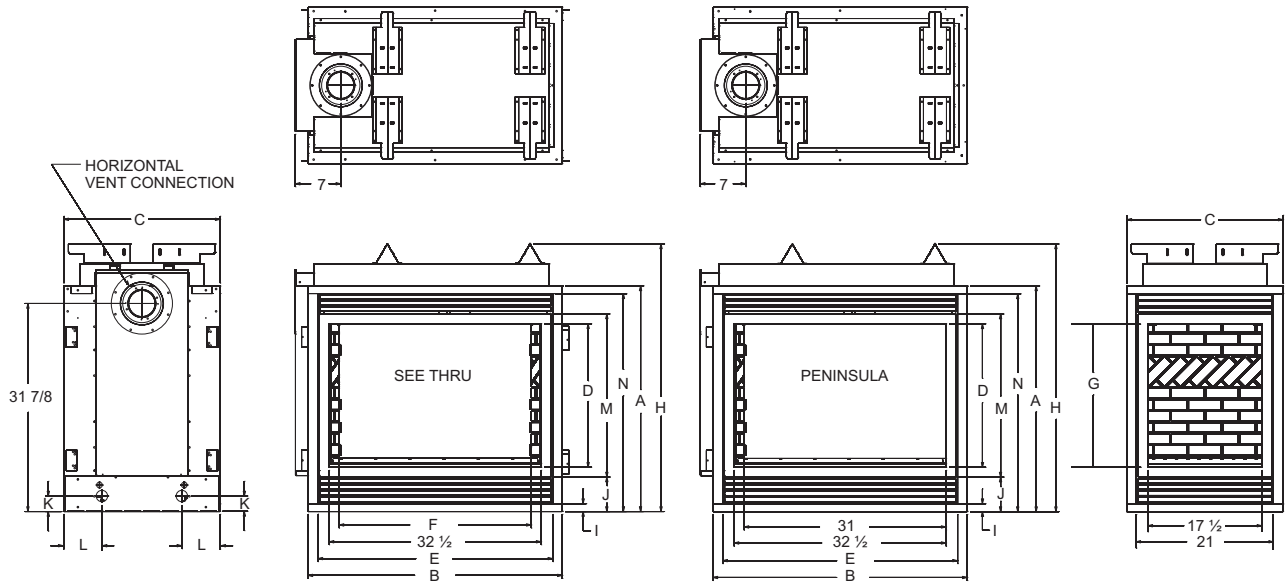

Fireplace Dimensions (Multisided Models)

Fireplace Dimensions for Multisided Models (in inches)

Model	A	B	C	D	E	F	G	H	I	J	K	L	M	N
DVP36PP32E	34 3/4	39	24	—	36	32 5/8	—	41 1/8	1 1/4	5 3/8	2 1/2	5 7/8	25	33 1/2
DVP36SP32E	34 3/4	39	24	—	36	29 1/4	—	41 1/8	1 1/4	5 3/8	2 1/2	5 7/8	25	33 1/2

See owners manual for complete dimensions.