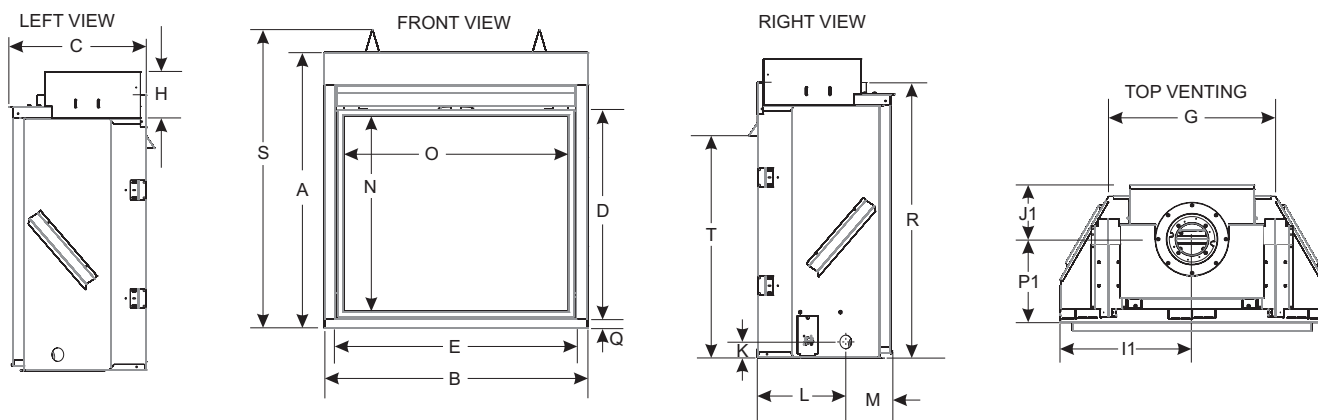

Fireplace Dimensions for Deluxe Clean-Face Models (in inches)

Model	A	B	C	D	E	F	G	H	I1	J1	S
DVCD32FP	35-5/8	34-1/8	17-3/4	27-1/2	31	11-7/16	21-9/16	6	17-1/16	7	38-9/16
DVCD36FP	35-5/8	37-1/16	17-3/4	27-1/2	34	11-1/2	24-9/16	6	18-9/16	7	38-9/16
DVCD42FP	37-5/8	43-1/16	17-3/4	29-1/2	40	11-9/16	30-9/16	6	21-9/16	7	40-5/8

See owners manual for complete dimensions.