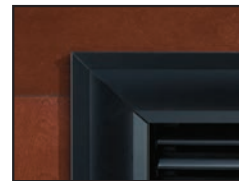

Extruded Aluminum Frames

Not available for Peninsula models.

Matte Black
(Shown on Cherry Mantel)