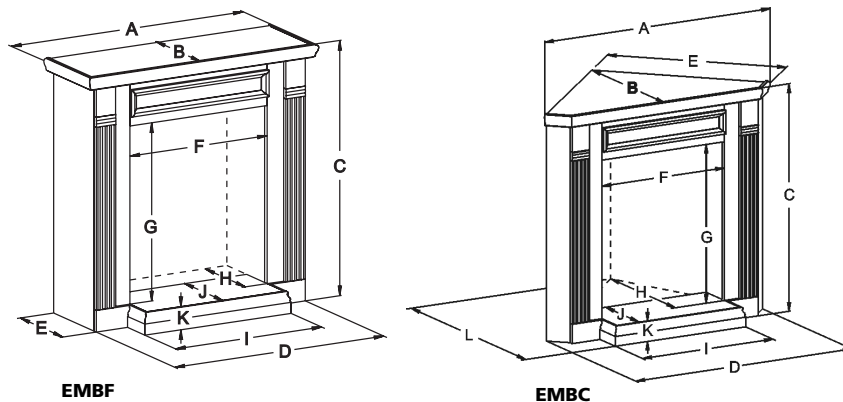

Tahoe Standard Mantel Specifications (in inches)

Deluxe, Deluxe Clean-Face, Premium, and Luxury Models*

Model	A Top Width	B Top Depth	C Height	D Cabinet Width	E Cabinet Depth	F Opening Width	G Opening Height	H Inside Depth	I Base Width	J Base Depth	K Base Height	L Corner Depth	Fits
EMBF-1S	56 3/4	22 1/4	51 3/8	49	19 1/8	34 1/2	33 3/4	18 1/2	38 1/2	22 1/2	3 1/4		DVD32FP
EMBF-2S	60 3/4	22 1/4	51 3/8	53	19 1/8	38 1/2	33 3/4	18 1/2	42 1/2	22 1/2	3 1/4		DVD36FP
EMBF-3S	62 3/4	25 3/4	53 3/8	55	22 5/8	40 1/2	35 3/4	22	44 1/2	22 1/2	3 1/4		DVP36FP
EMBF-4S	66 3/4	25 3/4	53 3/8	59	22 5/8	44 1/2	35 3/4	22	48 1/2	22 1/2	3 1/4		DVD42FP/DVP42FP
EMBC-1S	63	37 1/4	51 3/8	57 3/4	44 1/2	34 1/2	33 3/4	33 1/2	38 1/2	20 3/4	3 1/4	40	DVD32FP
EMBC-2S	67	39 1/4	51 3/8	61 3/4	47 3/8	38 1/2	33 3/4	35 1/2	42 1/2	20 3/4	3 1/4	42	DVD36FP
EMBC-3S	69	40 1/4	53 3/8	63 3/4	48 3/4	40 1/2	35 3/4	36 1/2	44 1/2	20 3/4	3 1/4	43	DVP36FP
EMBC-4S	73	42 1/4	53 3/8	67 3/4	51 5/8	44 1/2	35 3/4	38 1/2	48 1/2	20 3/4	3 1/4	45	DVD42FP/DVP42FP

Mantels available in cherry, dark oak, oak, nutmeg, white, unfinished hardwood, and unfinished oak.
See owners manual for Peninsula Mantel specifications.

Warranty for All Models

10-year limited warranty on combustion chamber; limited lifetime on glass.
All other parts carry a 3-year limited warranty.
All Remote Controls carry a 1-year limited warranty.

Note: Empire is committed to continuous product improvement; specifications are subject to change without notice. Dimensions in this brochure are approximate; read and follow the framing dimensions in the owners manual supplied with your Empire product.

All direct-vent fireplaces manufactured after January 1, 2015, must be installed with a barrier screen to prevent accidental contact with hot glass. Depending on the fireplace model, the barrier screens are available separately or incorporated into decorative fronts. See owner's manual for details.

Refer to your Owner's Manual for complete installation and safety information.

Gas Inlet for All Models

Type of Gas (State on Order)   Natural or LP

Iron Pipe Size (N.P.T.)   1/2 inch

Empire Comfort Systems Inc., has manufactured safe, reliable gas-fired decorative appliances and heating systems since 1932. We take pride in our reputation for quality products, backed by the best sales, service, and distribution network in this industry. These fireplaces combine proven technologies with exceptional artistry and craftsmanship to enhance the ambiance of any home.

SINCE 1932

Empire Comfort Systems Inc.
918 Freeburg Ave.
Belleville, IL 62220-2623
info@empirecomfort.com

WMH-00641 2/01/17

The Empire Comfort Systems and White Mountain Hearth names and logos are registered U.S. trademarks.

Member of the following industry associations:

This appliance is design-certified to the ANSI standard by: