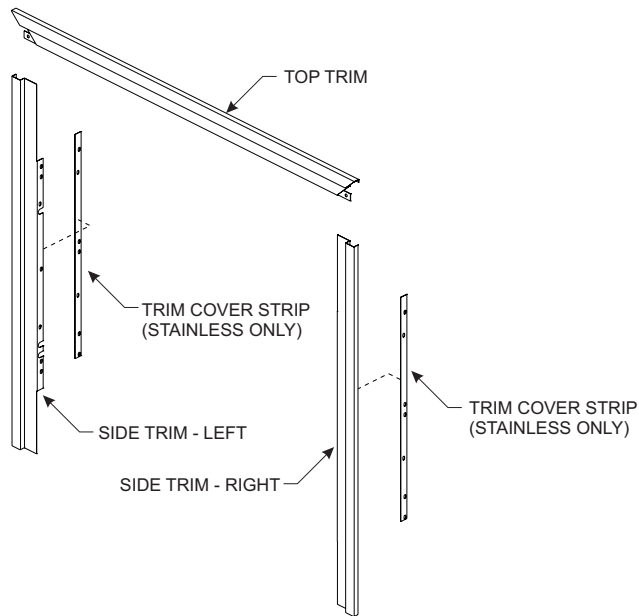

## INSTALLING OPTIONAL FRAME KIT

Note: If applicable, remove plastic covering from sheet metal before installation.

1. Remove two (2) screws from the right side of the firebox opening.
2. Align clearance holes in the right frame with screw holes in fireplace.
3. Replace the two (2) screws removed earlier.  
**Note:** For stainless steel trim kits frame inserts should be installed between side trim and firebox. See chart on pages 2 and 3 for installation information.
4. Repeat steps 1–3 to install left side of frame
5. Slide top trim flange behind the flat portion of side trim. Be sure the flat portion of the top trim is in front of flat portion of side trim. **See Figure 1.**
6. Rear lip of top trim will nest behind the back portion of the side trim to keep trim flush to finished material. **See Figure 2.**
7. Installation of optional frame kit is completed.

Figure 1

Figure 2

Figure 3

Firebox Model	Left and Right Side Insert
VFD32FB0(F,L)-2 VFD32FB2C(F,L)-2 VFD32FB2D(F,L)-2 VFD32FB2M(F,L)-4	<p>TRIM COVER STRIP LEFT SIDE      TRIM COVER STRIP RIGHT SIDE</p>
VFD36FB0(F,L)-2 VFD36FB2C(F,L)-2 VFD36FB2D(F,L)-2 VFD36FB2M(F,L)-4	<p>TRIM COVER STRIP LEFT SIDE      TRIM COVER STRIP RIGHT SIDE</p>
VFD42FB0(F,L)-2 VFD42FB2C(F,L)-2 VFD42FB2D(F,L)-2 VFD42FB2M(F,L)-4	<p>TRIM COVER STRIP LEFT SIDE      TRIM COVER STRIP RIGHT SIDE</p>