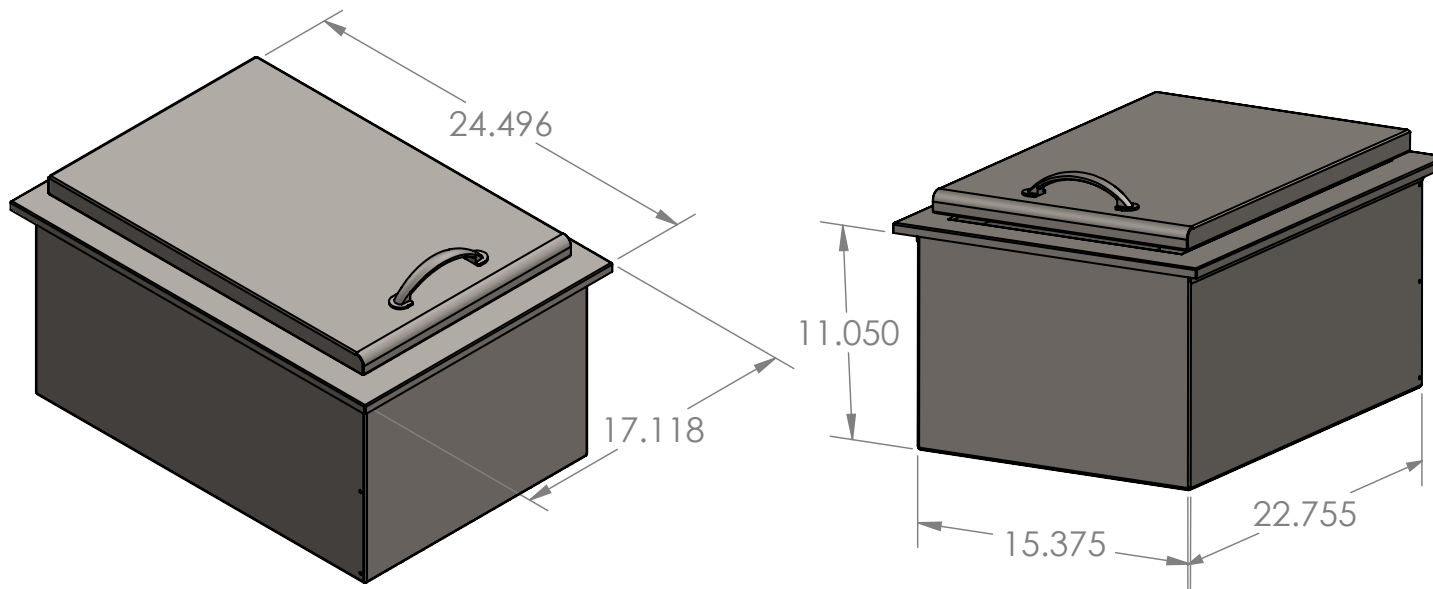

17X24 DROP IN ICE CHEST

SKU: SSIC-17

NOTES

DISCLAIMER

We recommend adding a 1/4" (.25) to the inner dimension to ensure the unit fits properly in the build out.