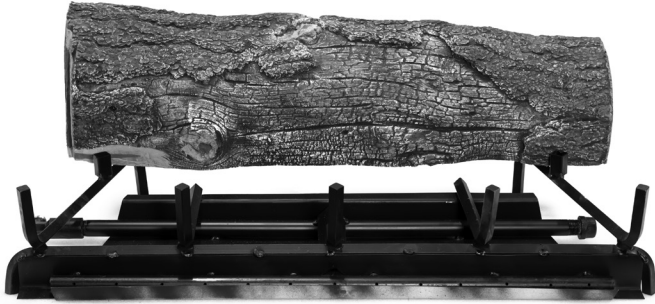

AZ WEATHERED OAK CHARRED 30" LOG PLACEMENT GUIDE

GrandCanyonGasLogs.com

Phone: (602) 344-4217 • elliott@grandcanyongaslogs.com • 3435 E. Atlanta Ave. Phoenix, AZ 85040