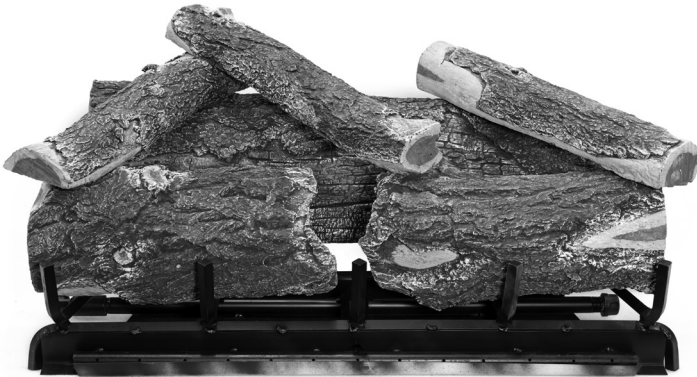

AZ WEATHERED OAK CHARRED 30" LOG PLACEMENT GUIDE

GrandCanyonGasLogs.com

Phone: (602) 344-4217 • elliott@grandcanyongaslogs.com • 3435 E. Atlanta Ave. Phoenix, AZ 85040