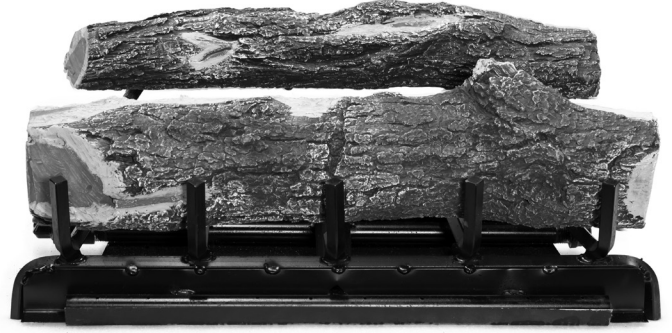

GrandCanyonGasLogs.com

Phone: (602) 344-4217 • elliott@grandcanyongaslogs.com • 3435 E. Atlanta Ave. Phoenix, AZ 85040