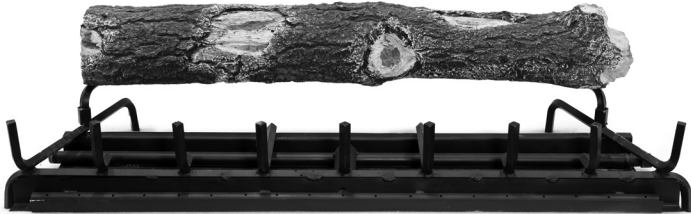

GrandCanyonGasLogs.com

Phone: (602) 344-4217 • elliott@grandcanyongaslogs.com • 3435 E. Atlanta Ave. Phoenix, AZ 85040