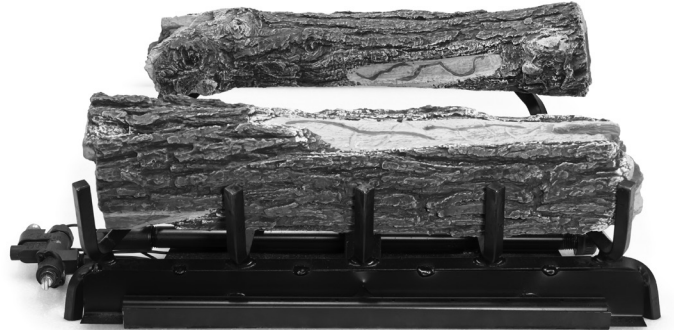

AZ WEATHERED OAK 18" LOG PLACEMENT GUIDE

GrandCanyonGasLogs.com

Phone: (602) 344-4217 • elliott@grandcanyongaslogs.com • 3435 E. Atlanta Ave. Phoenix, AZ 85040

AZ WEATHERED OAK 21" LOG PLACEMENT GUIDE

GrandCanyonGasLogs.com