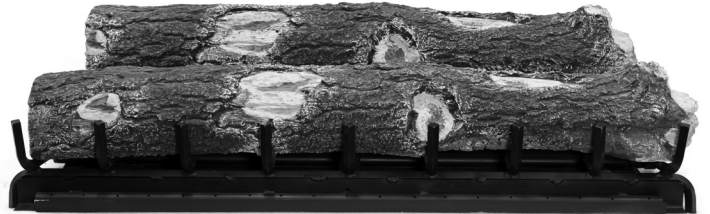

GrandCanyonGasLogs.com

Phone: (602) 344-4217 • elliott@grandcanyongaslogs.com • 3435 E. Atlanta Ave. Phoenix, AZ 85040