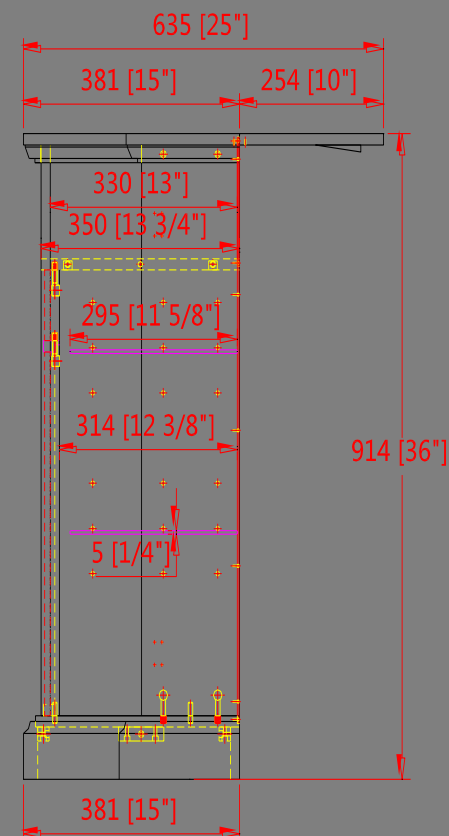

13-inch diagonal edge

1-inch small edge

FR9392 is Brown, FR9393 which is same design just white is measured in picture. Same dimensions though.