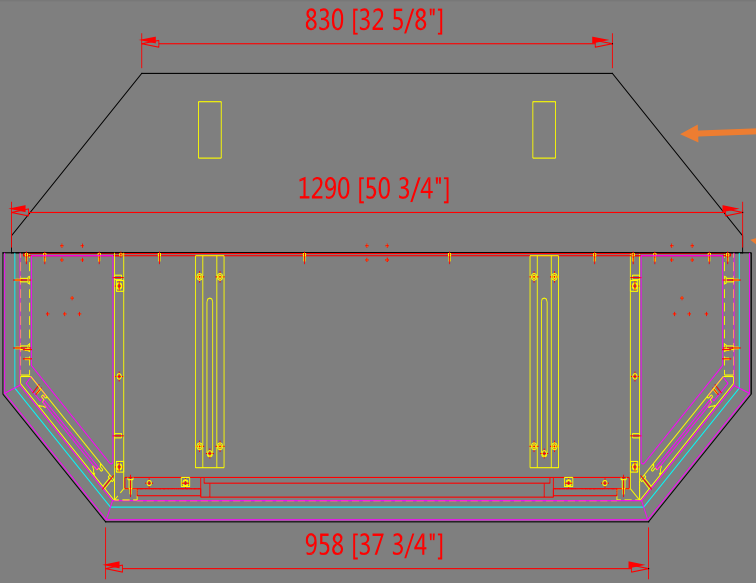

13-inch diagonal edge

1-inch small edge

FR9392 is Brown, FR9393 which is same design just white is measured in picture. Same dimensions though.