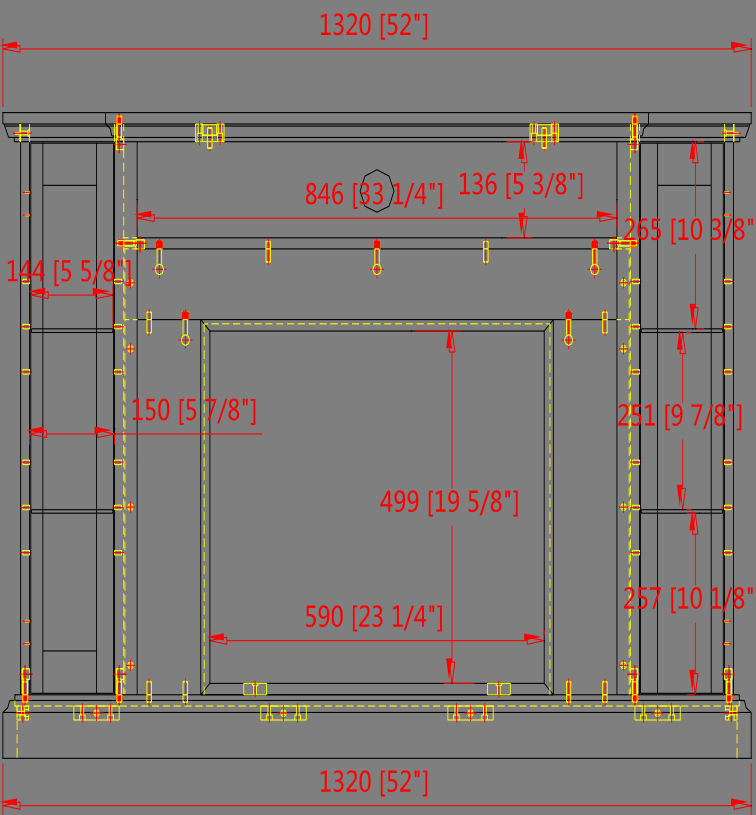

13-inch diagonal edge

1-inch small edge

FR9392 is Brown, FR9393 which is same design just white is measured in picture. Same dimensions though.