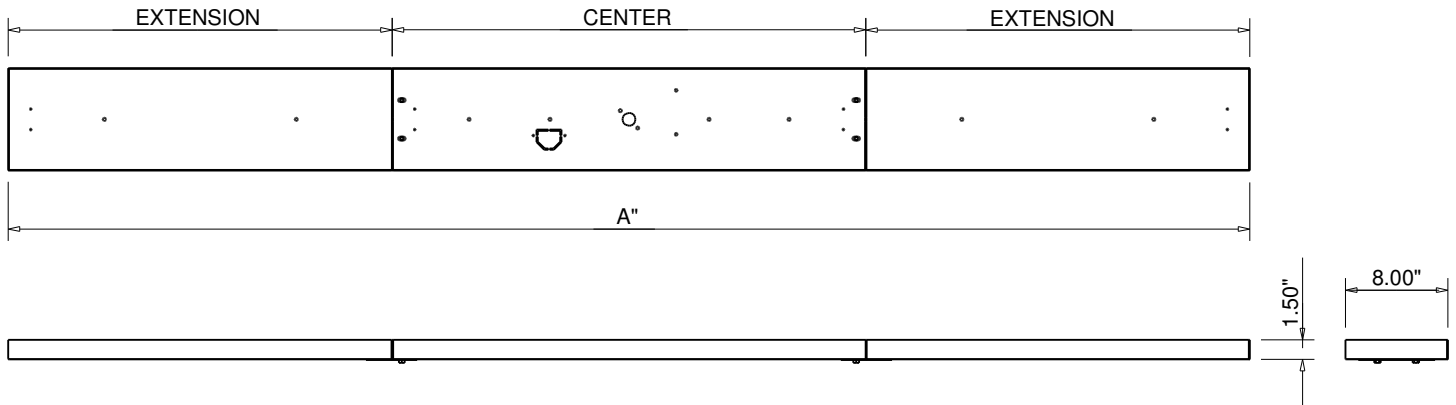

MODEL NUMBER (CENTER)	MODEL NUMBER (EXTENSION)	SIZE (A")
FLP25X8SS	-	25"
FLP37X8SS	-	37"
FLP25X8SS	FLP12X8EXTSS	49"
FLP37X8SS	FLP12X8EXTSS	61"
FLP37X8SS	FLP18X8EXTSS	73"
FLP37X8SS	FLP30X8EXTSS	97"
FLP37X8SS	FLP42X8EXTSS	121"

Material:

- ALL PANS ARE 304 STAINLESS STEEL

Notes:

- FOR USE WITH FIXED PIPING SYSTEMS ONLY.
- ALL ENCLOSURES REQUIRE 4 each 18 SQ/IN VENTS ON OPPOSING SIDES AND ADEQUATE DRAINAGE.
- RESIDENTIAL GAS PRESSURE ONLY. (NG- 7.0" WC, LP- 11.0" WC)
- MODIFICATION OF PRODUCT WILL VOID ANY WARRANTY.
- FOLLOW ALL MANUFACTURER INSTALLATION INSTRUCTIONS AND LOCAL CODES.
- ALL DIMENSIONS ARE CONSIDERED TRUE AND REFLECT MANUFACTURER'S SPECIFICATIONS AS OF THE REVISION DATE.
- DO NOT SCALE DRAWING.
- THESE DRAWINGS ARE FOR SIZING AND PLANNING PURPOSES. ALL INFORMATION CONTAINED HEREIN WAS CURRENT AT THE TIME OF DEVELOPMENT. THE MANUFACTURER'S RESPONSIBLE FOR THE ACCURACY OF THE DRAWING.