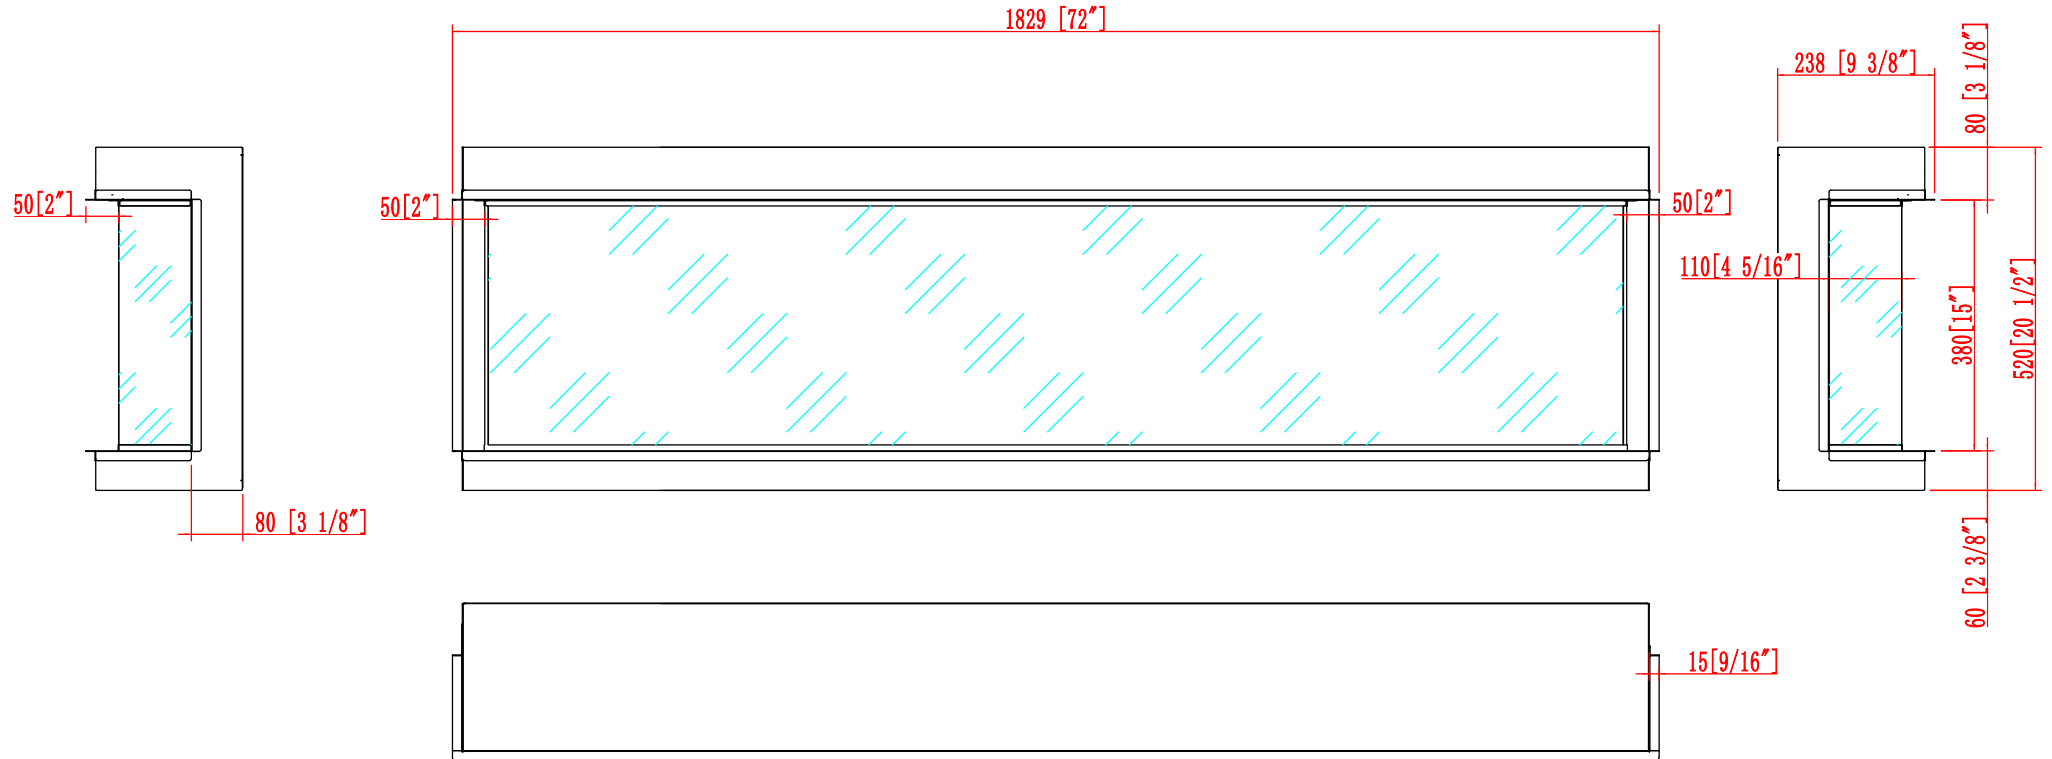

ZEF60T

	Address	11151 Bridgeport Road.#1718 Richmond.V6x 1T3	Tel	778 325 5229
	Web	www.litedeerhomes.com	Email	litedeerhomes@gmail.com

ZEF72T