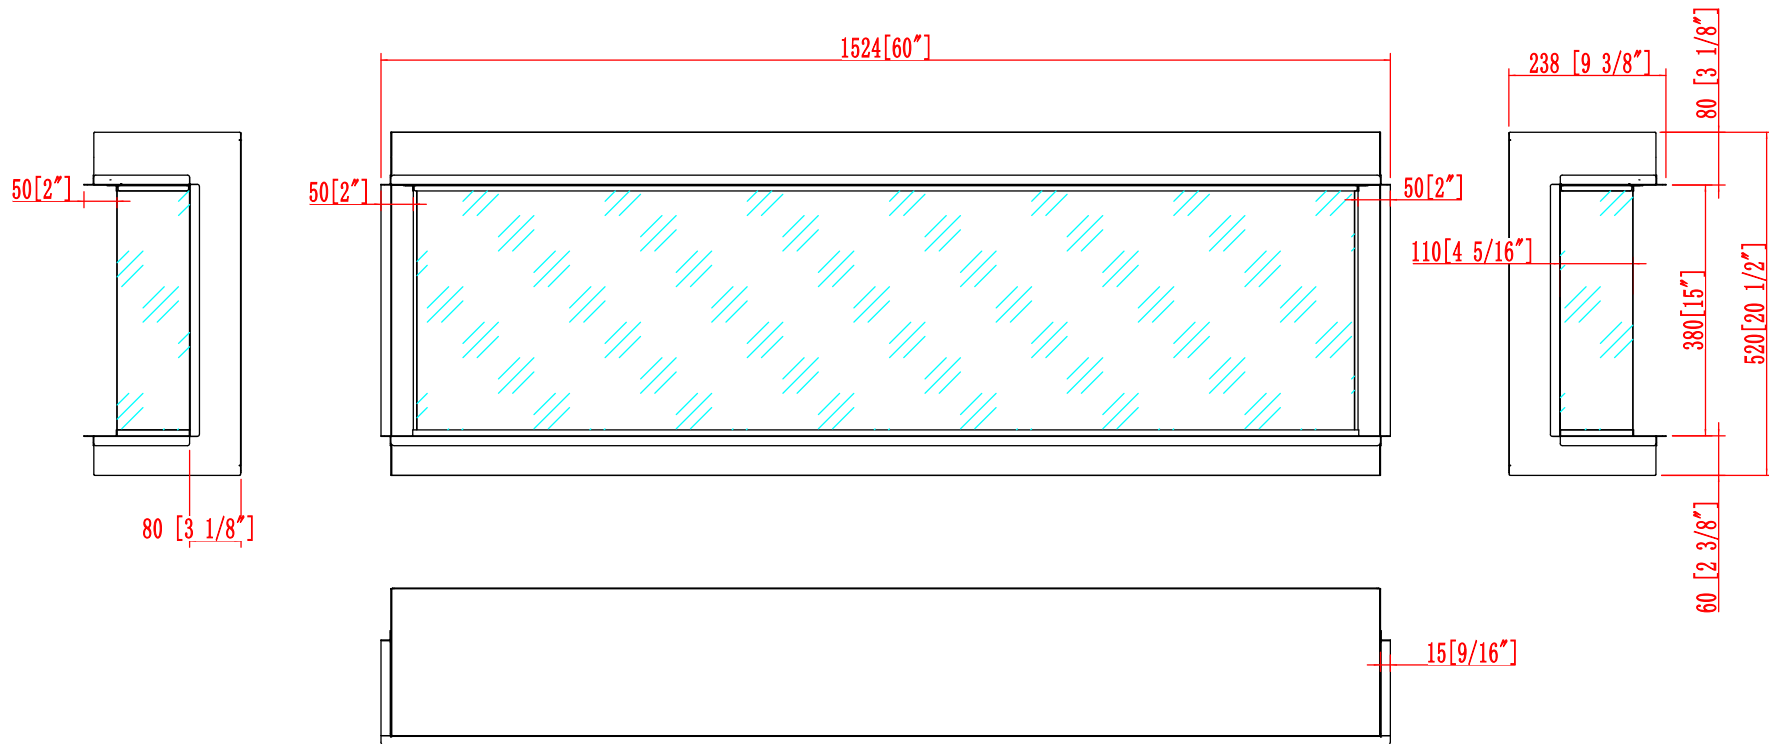

	Address	11151 Bridgeport Road.#1718 Richmond.V6x 1T3	Tel	778 325 5229
	Web	www.litedeerhomes.com	Email	litedeerhomes@gmail.com

ZEF50T

	Address	11151 Bridgeport Road.#1718 Richmond.V6x 1T3	Tel	778 325 5229
	Web	www.litedeerhomes.com	Email	litedeerhomes@gmail.com