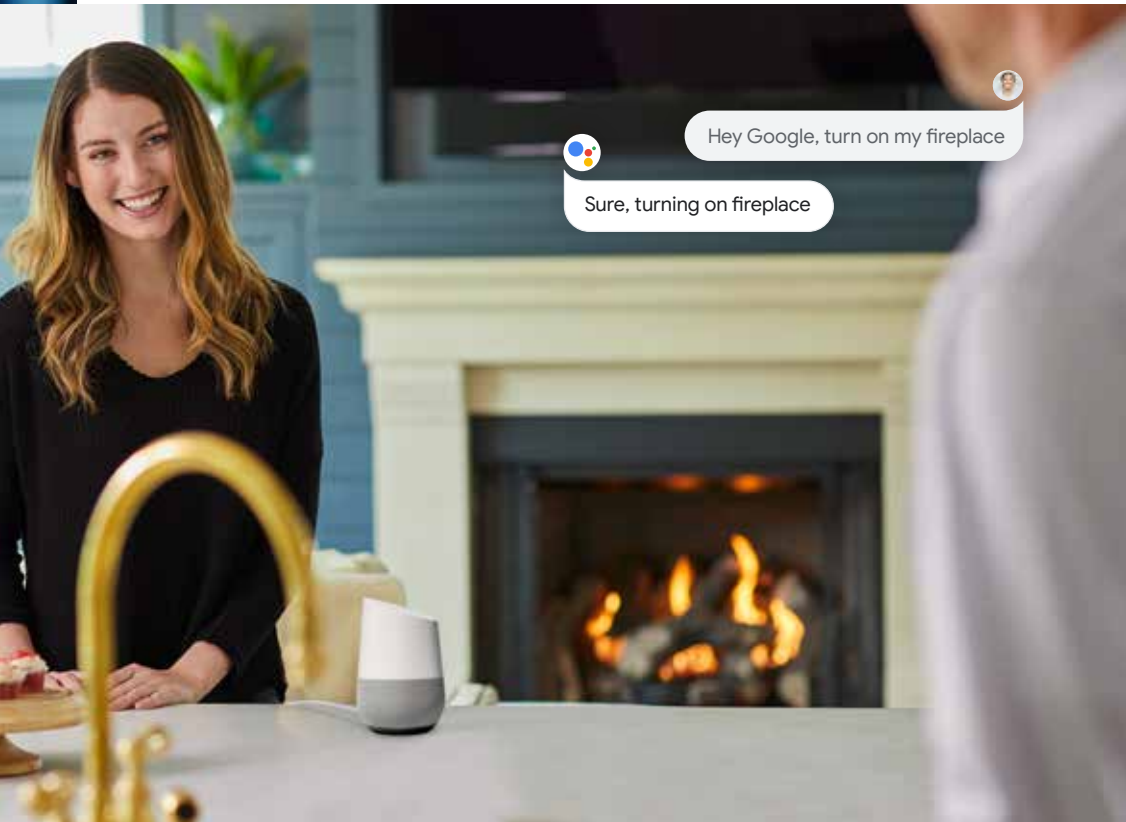

Introducing the IntelliFire app
Smart control for the way you live

IntelliFire[®] \ MAJESTIC

Control your fire from anywhere

With the IntelliFire® app, monitor your fire from anywhere or have a cozy environment greet you when you walk in the door.

On/off and flame height

Temperature control

Pre-set burn timer

Lights, fan speed and more

Control your fire with your voice

Hands-free convenience is here. Turn words into actions to create warmth, comfort and ambiance.

IntelliFire is compatible with voice assistants Amazon Alexa and Google Assistant.

Simple

Easy to use

Smart

Voice control

Safe

Monitor from anywhere

IntelliFire app is now available for these fireplaces and fireplace inserts: