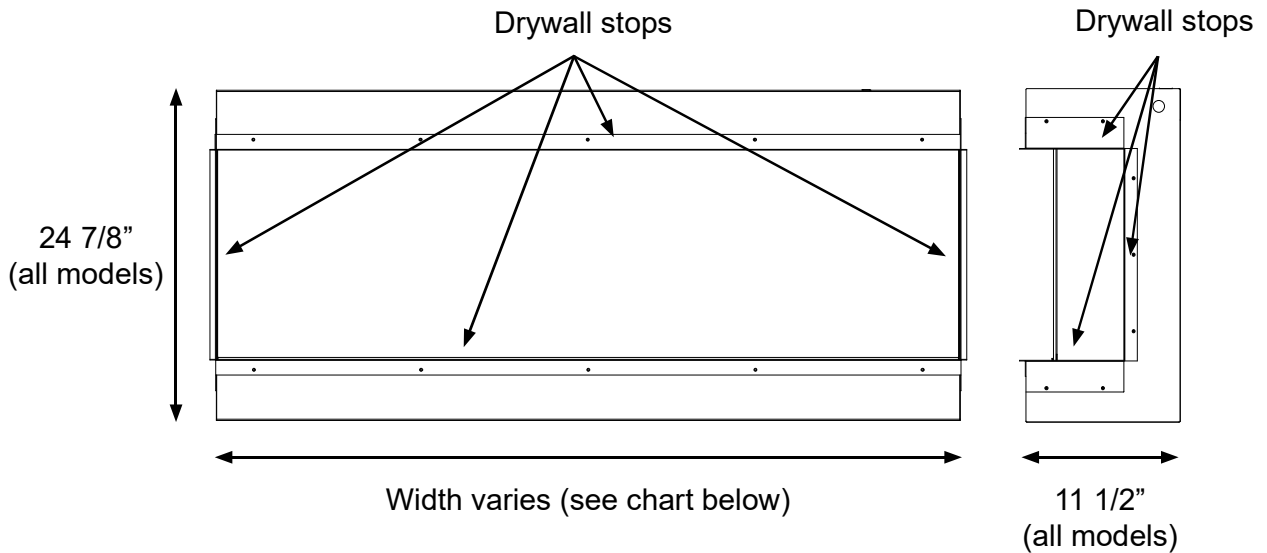

USER INSTRUCTIONS

POWER DATA

	LPM-4416	LPM-5616	LPM-6816	LPM-8016	LPM-9616
Volts/HZ Amps	AC 120V 60Hz 14 Amps Optional AC 240V 60Hz 14 Amps	AC 120V 60Hz 14 Amps Optional AC 240V 60Hz 14 Amps	AC 120V 60Hz 14 Amps Optional AC 240V 60Hz 14 Amps	AC 120V 60Hz 14 Amps Optional AC 240V 60Hz 14 Amps	AC 120V 60Hz 14 Amps Optional AC 240V 60Hz 14 Amps
Heater	AC 120V 1500W Optional AC 240V 3000W	AC 120V 1500W Optional AC 240V 3000W	AC 120V 1500W Optional AC 240V 3000W	AC 120V 1500W Optional AC 240V 3000W	AC 120V 1500W Optional AC 240V 3000W
Lamps	LED 12V	LED 12V	LED 12V	LED 12V	LED 12V
Rotor Motor	AC120V/60Hz 40mA 3.7W AC100V/50Hz 40mA 3.0W 18/15RPM CCW	AC120V/60Hz 40mA 3.7W AC100V/50Hz 40mA 3.0W 18/15RPM CCW	AC120V/60Hz 40mA 3.7W AC100V/50Hz 40mA 3.0W 18/15RPM CCW	AC120V/60Hz 40mA 3.7W AC100V/50Hz 40mA 3.0W 18/15RPM CCW	AC120V/60Hz 40mA 3.7W AC100V/50Hz 40mA 3.0W 18/15RPM CCW
Shipping Size	46" x 27" x 13 1/2"	58" x 27" x 13 1/2"	70" x 27" x 13 1/2"	82" x 27" x 13 1/2"	98" x 27" x 13 1/2"

PRODUCT GUIDE

Model	Viewing Area	Firebox Dimensions	Framing Dimensions
LPM-4416	42" W x 15 1/2" H	44" W x 24 7/8" H x 11 1/2" D	44 1/4" W x 25 1/4" H x 12" D
LPM-5616	54" W x 15 1/2" H	56" W x 24 7/8" H x 11 1/2" D	56 1/4" W x 25 1/4" H x 12" D
LPM-6816	66" W x 15 1/2" H	68" W x 24 7/8" H x 11 1/2" D	68 1/4" W x 25 1/4" H x 12" D
LPM-8016	78" W x 15 1/2" H	80" W x 24 7/8" H x 11 1/2" D	80 1/4" W x 25 1/4" H x 12" D
LPM-9616	94" W x 15 1/2" H	96" W x 24 7/8" H x 11 1/2" D	96 1/4" W x 25 1/4" H x 12" D