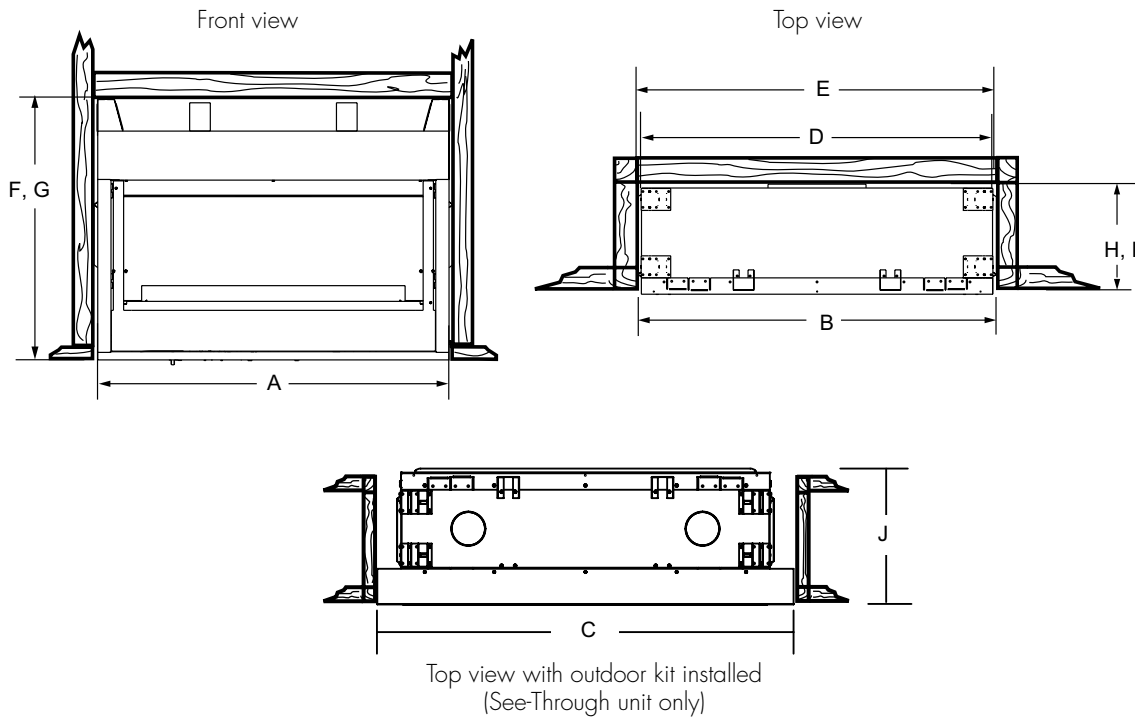

SPECIFICATIONS

SPECIFICATIONS		Artisan 42 AVFL42	Artisan 42 See-Through AVFLST42	Artisan 60 AVFL60
FRONT WIDTH	ACTUAL / A	43"	43"	55-3/8"
	FRAMING / B	44"	44"	55-7/8"
	OUTDOOR KIT / C	N/A	48-1/2"	N/A
BACK WIDTH	ACTUAL / D	43"	43"	55-3/8"
	FRAMING / E	44"	44"	55-7/8"
HEIGHT	ACTUAL / F	28"	28"	29-3/4"
	FRAMING / G	32"	32"	36-3/8"
DEPTH	ACTUAL / H	13"	13-1/8"	16-1/8"
	FRAMING / I	13-1/2"	12"	18"
	OUTDOOR KIT / J	N/A	14-7/8"	N/A
VIEWING AREA		37-1/2" x 13-1/2"	37-1/2" x 13-1/2"	48-5/8" x 13"
BTU/HR INPUT		37,000(NG) / 36,000(LP)		38,000(NG) / 37,000(LP)