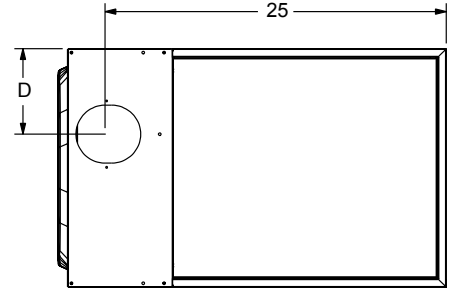

DIMENSIONS (IN.)

	Model	A	B	C	D
DOWNFLOW	MGD80SE045A3A	14-1/2	13-3/8	13	4-3/4
	MGD80SE070B3A	17-1/2	16-3/8	16	6-1/4
	MGD80SE090B4A	17-1/2	16-3/8	16	6-1/4
	MGD80SE110C5A	21	19-7/8	19-1/2	8

Front View

Upflow / Horizontal

Downflow

Top View

Upflow / Horizontal

Downflow

Right Side View

Right Side View

Bottom View

Bottom View