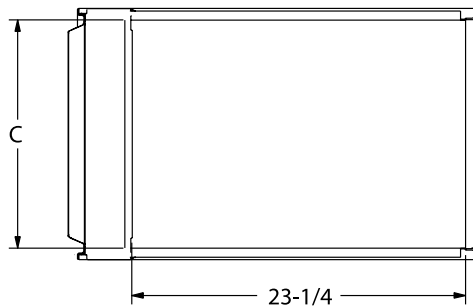

DIMENSIONS (IN.)

	Model	A	B	C	D
DOWNFLOW	MGD80SE045A3A	14-1/2	13-3/8	13	4-3/4
	MGD80SE070B3A	17-1/2	16-3/8	16	6-1/4
	MGD80SE090B4A	17-1/2	16-3/8	16	6-1/4
	MGD80SE110C5A	21	19-7/8	19-1/2	8

Front View

Upflow / Horizontal

Downflow

Top View

Upflow / Horizontal

Downflow

Right Side View

Right Side View

Bottom View

Bottom View