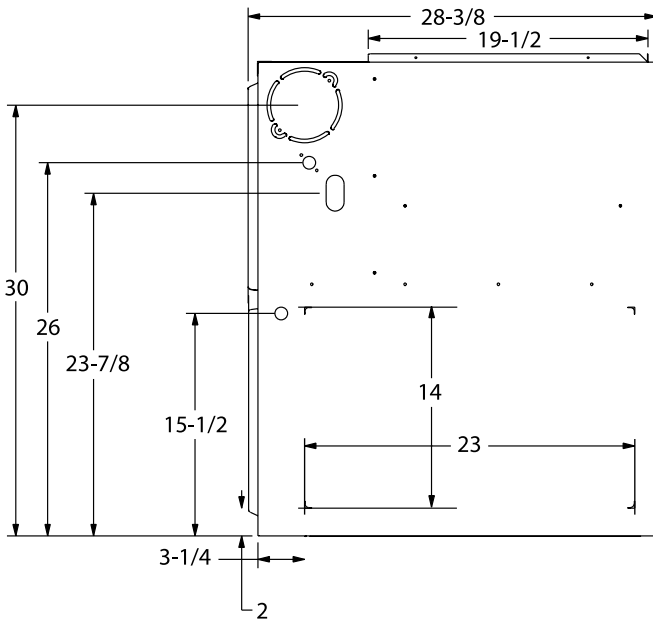

DIMENSIONS (IN.)

	Model	A	B	C	D
DOWNFLOW	MGD80SE045A3A	14-1/2	13-3/8	13	4-3/4
	MGD80SE070B3A	17-1/2	16-3/8	16	6-1/4
	MGD80SE090B4A	17-1/2	16-3/8	16	6-1/4
	MGD80SE110C5A	21	19-7/8	19-1/2	8

Front View

Upflow / Horizontal

Downflow

Top View

Upflow / Horizontal

Downflow

Right Side View

Right Side View

Bottom View

Bottom View