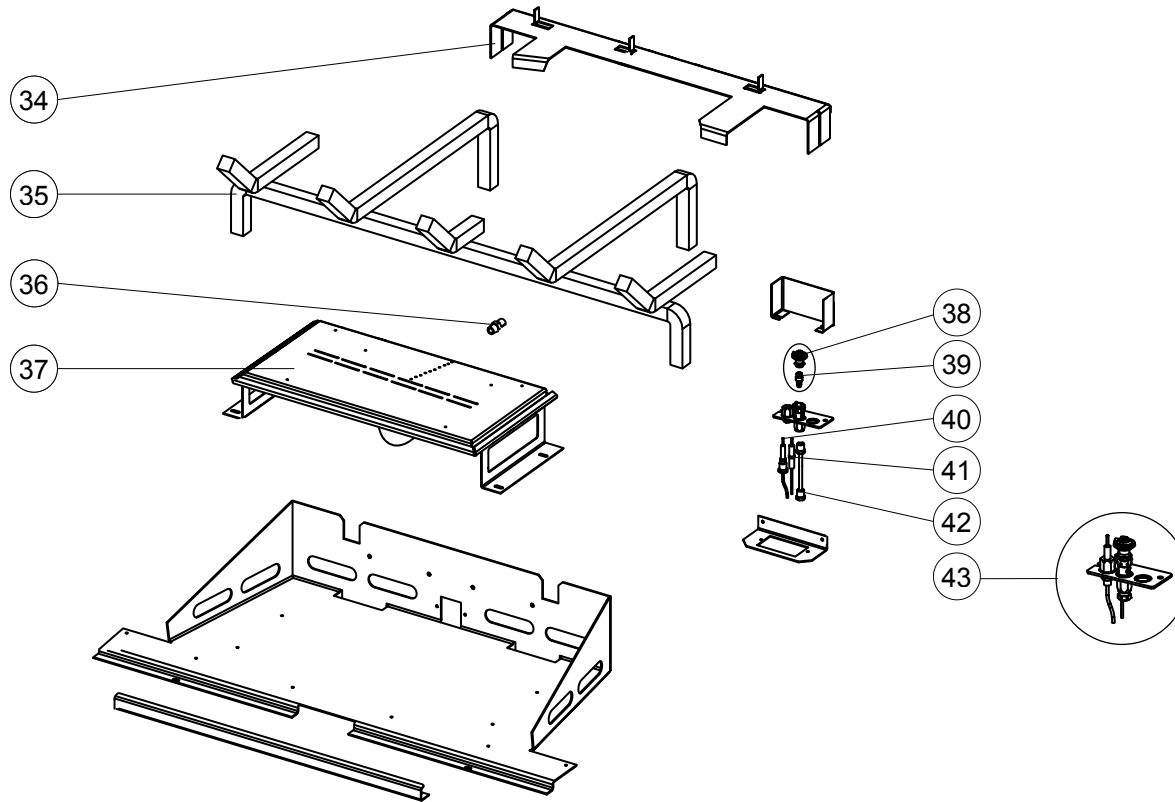

# HDX52 LOG BURNER (B52NL)

ITEMS MAY NOT APPEAR EXACTLY AS ILLUSTRATED

REF. NO.	PART NUMBER	DESCRIPTION	STOCKED
34	W080-1401	LOG SUPPORT	
35	W010-3216	GRATE ASSEMBLY	
36	W456-0017	BURNER ORIFICE #17 (NG)	YES
36	W456-0043	BURNER ORIFICE #43 (LP)	YES
37	W100-0168	BURNER ASSEMBLY	
38	W335-0039	PILOT HOOD	YES
39	W455-0070	PILOT ORIFICE #62 (NG)	YES

REF. NO.	PART NUMBER	DESCRIPTION	STOCKED
39	W455-0068	PILOT ORIFICE #35 (LP)	YES
40	W245-0025	THERMOSENSOR	YES
41	W240-0006	IGNITOR (w/ WIRE)	YES
42	W720-0062	PILOT TUBE (w/ FITTINGS)	YES
43	W010-2763	PILOT ASSEMBLY (NG)	
43	W010-2808	PILOT ASSEMBLY (LP)	