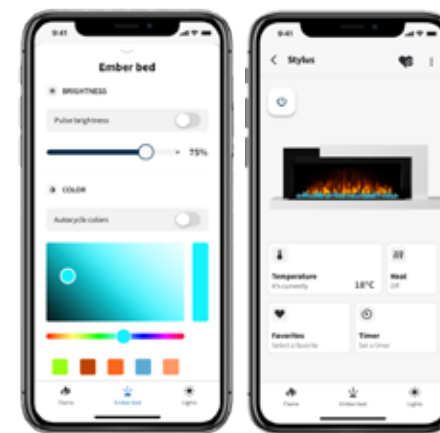

## FEATURES

- Ready to use straight from the box for a simple installation
- Up to 5,000 BTU's and 1,500 Watts
- 20 5/16" H X 59 1/8" W X 11" D
- Simply plug in 120V

Weather display panel (time, date, indoor/outdoor temperature, indoor/outdoor humidity, weather conditions)

Touch control panel and remote control included

Dual 10W USB Faster Chargers with LED color indication

Birch log set and crystal media set included

Unlimited ember bed and flame color combinations and option to create favorite settings (Napoleon Home App)