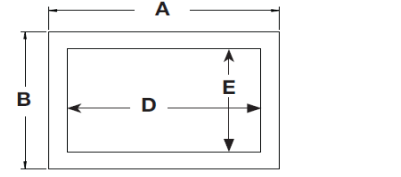

TDIX3N Timberwolf Gas Insert

FEATURES

FUEL TYPE	Natural Gas
BLOWER (Must Add 4" to back of the unit)	Optional
GAS VALVE TYPE	Electronic
LP COVERSION KIT	Yes
GLASS / VIEWING HEIGHT (IN)	15"
GLASS / VIEWING WIDTH (IN)	22 11/16"
TOTAL MAX (BTU)	30,000
WARRANTY	President Limited
FLUE COLLAR DIAMETER	Lifetime
MINIMUM CHIMNEY FLUE SIZE	2 - 3"
GLASS TYPE	6" Round
	Ceramic

EXTERIOR DIMENSIONS AND WEIGHT

WIDTH	28 5/8"
DEPTH	14 3/8"
HEIGHT	20 15/16"
WEIGHT	100 lb.
MINIMUM FIREPLACE OPENING - 29" w x 21 1/2" h x 14 3/8" d	

Product Code	A	B	C	D	E
SA_4F3B3	30 3/4"	21 7/8"	1 5/16"	25 3/4"	15 3/8"

Face Plates

Product Code	A	B	C	D	E
S_3F3B3	30 3/4"	20 5/16"	1 5/16"	25 3/4"	17 3/4"
L_3F3B3	35 3/4"	22 13/16"	1 5/16"	25 3/4"	17 3/4"

Product Code	A	B	C	D	E
S_4F3B3	30 3/4"	20 5/16"	1 5/16"	25 3/4"	15 1/4"
S_4F4B3	30 3/4"	21 5/16"	1 5/16"	25 3/4"	15 1/4"
L_4F4B3	35 3/4"	26 5/16"	1 5/16"	25 3/4"	15 1/4"

Front Options

Product Code	A	B	C	D	E
SBK3B2540	40 1/4"	25 1/4"	1"	28 3/4"	19 3/8"
MBK3B2846	45 1/2"	27 11/16"	1"	28 3/4"	19 3/8"
LBK3B3048	48"	30"	1"	28 3/4"	19 3/8"

Product Code	A	B	C	D	E
BK4B3142	42"	31 1/8"	1"	28 3/4"	19 1/16"

Unit Dimensions