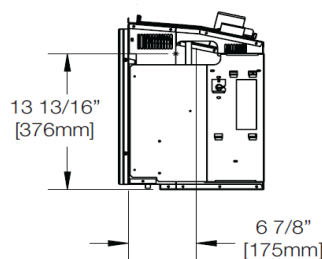

EXTERIOR DIMENSIONS AND WEIGHT

WIDTH	28 5/8"
DEPTH	14 3/8"
HEIGHT	20 15/16"
WEIGHT	100 lb.
MINIMUM FIREPLACE OPENING - 29" w x 21 1/2" h x 14 3/8" d	

Product Code	A	B	C	D	E
SA_4F3B3	30 3/4"	21 7/8"	1 5/16"	25 3/4"	15 3/8"

Face Plates

Product Code	A	B	C	D	E
S_3F3B3	30 3/4"	20 5/16"	1 5/16"	25 3/4"	17 3/4"
L_3F3B3	35 3/4"	22 13/16"	1 5/16"	25 3/4"	17 3/4"

Product Code	A	B	C	D	E
S_4F3B3	30 3/4"	20 5/16"	1 5/16"	25 3/4"	15 1/4"
S_4F4B3	30 3/4"	21 5/16"	1 5/16"	25 3/4"	15 1/4"
L_4F4B3	35 3/4"	26 5/16"	1 5/16"	25 3/4"	15 1/4"

Front Options

Product Code	A	B	C	D	E
SBK3B2540	40 1/4"	25 1/4"	1"	28 3/4"	19 3/8"
MBK3B2846	45 1/2"	27 11/16"	1"	28 3/4"	19 3/8"
LBK3B3048	48"	30"	1"	28 3/4"	19 3/8"

Product Code	A	B	C	D	E
BK4B3142	42"	31 1/8"	1"	28 3/4"	19 1/16"

Unit Dimensions

Front View

Right Side View

Top View