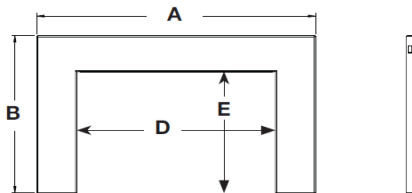

EXTERIOR DIMENSIONS AND WEIGHT

WIDTH	28 5/8"
DEPTH	14 3/8"
HEIGHT	20 15/16"
WEIGHT	100 lb.
MINIMUM FIREPLACE OPENING - 29" w x 21 1/2" h x 14 3/8" d	

Product Code	A	B	C	D	E
SA_4F3B3	30 3/4"	21 7/8"	1 5/16"	25 3/4"	15 3/8"

Face Plates

Product Code	A	B	C	D	E
S_3F3B3	30 3/4"	20 5/16"	1 5/16"	25 3/4"	17 3/4"
L_3F3B3	35 3/4"	22 13/16"	1 5/16"	25 3/4"	17 3/4"

Product Code	A	B	C	D	E
S_4F3B3	30 3/4"	20 5/16"	1 5/16"	25 3/4"	15 1/4"
S_4F4B3	30 3/4"	21 5/16"	1 5/16"	25 3/4"	15 1/4"
L_4F4B3	35 3/4"	26 5/16"	1 5/16"	25 3/4"	15 1/4"

Front Options

Product Code	A	B	C	D	E
SBK3B2540	40 1/4"	25 1/4"	1"	28 3/4"	19 3/8"
MBK3B2846	45 1/2"	27 11/16"	1"	28 3/4"	19 3/8"
LBK3B3048	48"	30"	1"	28 3/4"	19 3/8"

Product Code	A	B	C	D	E
BK4B3142	42"	31 1/8"	1"	28 3/4"	19 1/16"

Unit Dimensions

Front View

Right Side View

Top View