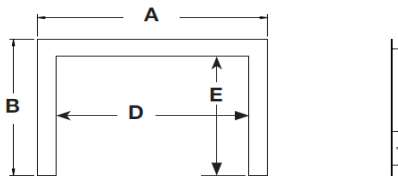

Face Plates

Product Code	A	B	C	D	E
S_3F3B3	30 3/4"	20 5/16"	1 5/16"	25 3/4"	17 3/4"
L_3F3B3	35 3/4"	22 13/16"	1 5/16"	25 3/4"	17 3/4"