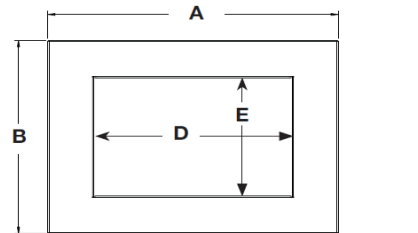

EXTERIOR DIMENSIONS AND WEIGHT

WIDTH	28 5/8"
DEPTH	14 3/8"
HEIGHT	20 15/16"
WEIGHT	100 lb.
MINIMUM FIREPLACE OPENING - 29" w x 21 1/2" h x 14 3/8" d	

Product Code	A	B	C	D	E
SA_4F3B3	30 3/4"	21 7/8"	1 5/16"	25 3/4"	15 3/8"

Face Plates

Product Code	A	B	C	D	E
S_3F3B3	30 3/4"	20 5/16"	1 5/16"	25 3/4"	17 3/4"
L_3F3B3	35 3/4"	22 13/16"	1 5/16"	25 3/4"	17 3/4"

Product Code	A	B	C	D	E
S_4F3B3	30 3/4"	20 5/16"	1 5/16"	25 3/4"	15 1/4"
S_4F4B3	30 3/4"	21 5/16"	1 5/16"	25 3/4"	15 1/4"
L_4F4B3	35 3/4"	26 5/16"	1 5/16"	25 3/4"	15 1/4"

Front Options

Product Code	A	B	C	D	E
SBK3B2540	40 1/4"	25 1/4"	1"	28 3/4"	19 3/8"
MBK3B2846	45 1/2"	27 11/16"	1"	28 3/4"	19 3/8"
LBK3B3048	48"	30"	1"	28 3/4"	19 3/8"

Product Code	A	B	C	D	E
BK4B3142	42"	31 1/8"	1"	28 3/4"	19 1/16"

Unit Dimensions

Front View

Right Side View

Top View