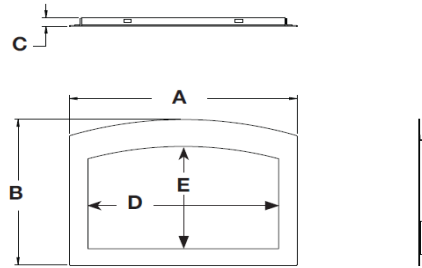

TDIX3N Timberwolf Gas Insert

FEATURES

FUEL TYPE	Natural Gas
BLOWER (Must Add 4" to back of the unit)	Optional
GAS VALVE TYPE	Electronic
LP COVERSION KIT	Yes
GLASS / VIEWING HEIGHT (IN)	15"
GLASS / VIEWING WIDTH (IN)	22 11/16"
TOTAL MAX (BTU)	30,000
WARRANTY	President Limited
FLUE COLLAR DIAMETER	Lifetime
MINIMUM CHIMNEY FLUE SIZE	2 - 3"
GLASS TYPE	6" Round
	Ceramic

EXTERIOR DIMENSIONS AND WEIGHT

WIDTH	28 5/8"
DEPTH	14 3/8"
HEIGHT	20 15/16"
WEIGHT	100 lb.
MINIMUM FIREPLACE OPENING - 29" w x 21 1/2" h x 14 3/8" d	

Product Code	A	B	C	D	E
SA_4F3B3	30 3/4"	21 7/8"	1 5/16"	25 3/4"	15 3/8"

Unit Dimensions

Front View

Right Side View

Top View