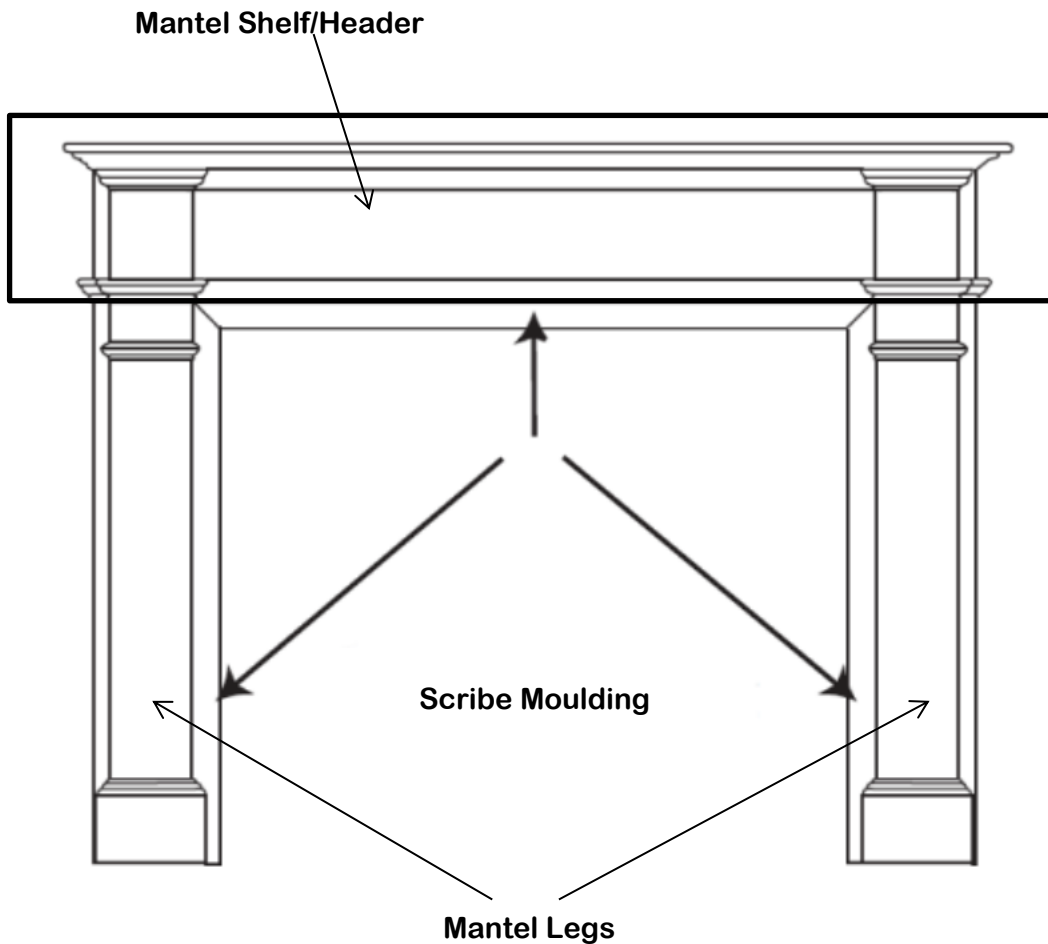

**MANTEL SURROUND – INCLUDED:**

**Included in your carton:**

- Mantel Shelf/Header
- Mantel Legs
- Hardware to attach legs to shelf/header
- Mitered Hanger Board (hardware to attach mitered hanger rail to wall not included)
- 3Pc Scribe Moulding Set
- Instruction Sheet
- Certificate of Authenticity

**Not included:**

**Hardware needed to attach the hanger board to your mounting surface.** There are many different mounting surfaces, i.e. brick, stone, drywall... and each requires a different hardware for secure attachment. Always consult a professional.