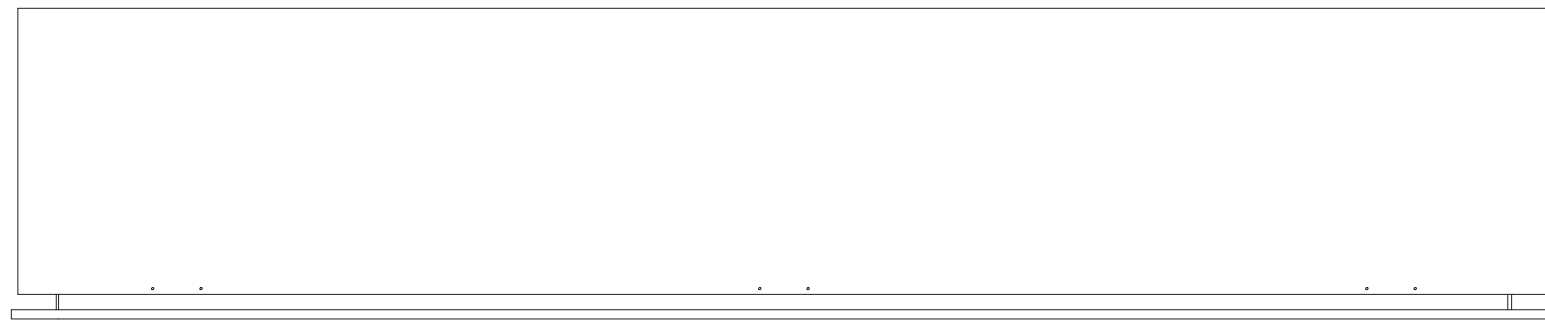

TECHNICAL SPECIFICATIONS	
MODEL	102765-DE
VOLTAGE	120 AC 60 Hz
WATTS	1500 W Max
NO HEATER	25 W
MOTOR HEATER	19 W
APPLIANCE WIDTH	64 1/8"
APPLIANCE HEIGHT	23 5/8"
APPLIANCE DEPTH	11 7/8"
GROSS WEIGHT	143 lbs
PLUG LOCATION	Left side
CORD LENGTH	70 7/8"
ROUGH WALL OPENING	65" x 25"
BTU	4800

SERIES Built-In	MODEL BI-65-DE		REV 1
SCALE 1" = 1'-0"	DATE: 11/16/2017		SHEET 1 OF 1

TECHNICAL SPECIFICATIONS	
MODEL	102765-DE
VOLTAGE	120 AC 60 Hz
WATTS	1500 W Max
NO HEATER	25 W
MOTOR HEATER	19 W
APPLIANCE WIDTH	163 cm
APPLIANCE HEIGHT	60 cm
APPLIANCE DEPTH	30.2 cm
GROSS WEIGHT	65 kgs
PLUG LOCATION	Left side
CORD LENGTH	180 cm
ROUGH WALL OPENING	165 cm x 63.5 cm
BTU	4800

SERIES Built-In	MODEL BI-65-DE		REV 1
SCALE 1" = 1'-0"	DATE: 11/16/2017		SHEET 1 OF 1