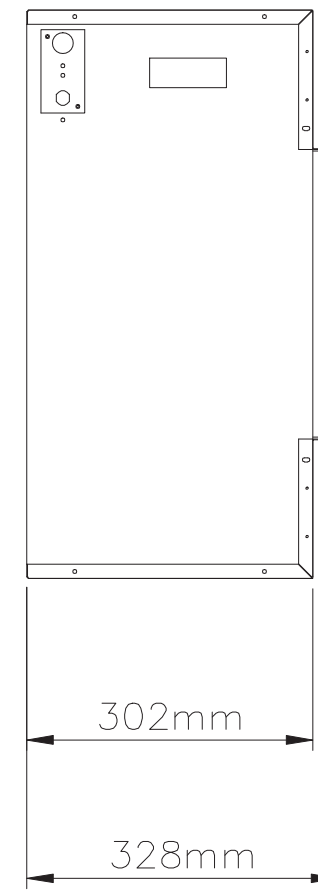

TECHNICAL SPECIFICATIONS	
MODEL	102765-DE
VOLTAGE	120 AC 60 Hz
WATTS	1500 W Max
NO HEATER	25 W
MOTOR HEATER	19 W
APPLIANCE WIDTH	64 1/8"
APPLIANCE HEIGHT	23 5/8"
APPLIANCE DEPTH	11 7/8"
GROSS WEIGHT	143 lbs
PLUG LOCATION	Left side
CORD LENGTH	70 7/8"
ROUGH WALL OPENING	65" x 25"
BTU	4800

SERIES Built-In	MODEL BI-65-DE		REV 1
SCALE 1" = 1'-0"	DATE: 11/16/2017		SHEET 1 OF 1

TECHNICAL SPECIFICATIONS	
MODEL	102765-DE
VOLTAGE	120 AC 60 Hz
WATTS	1500 W Max
NO HEATER	25 W
MOTOR HEATER	19 W
APPLIANCE WIDTH	163 cm
APPLIANCE HEIGHT	60 cm
APPLIANCE DEPTH	30.2 cm
GROSS WEIGHT	65 kgs
PLUG LOCATION	Left side
CORD LENGTH	180 cm
ROUGH WALL OPENING	165 cm x 63.5 cm
BTU	4800

SERIES Built-In	MODEL BI-65-DE		REV 1
SCALE 1" = 1'-0"	DATE: 11/16/2017		SHEET 1 OF 1