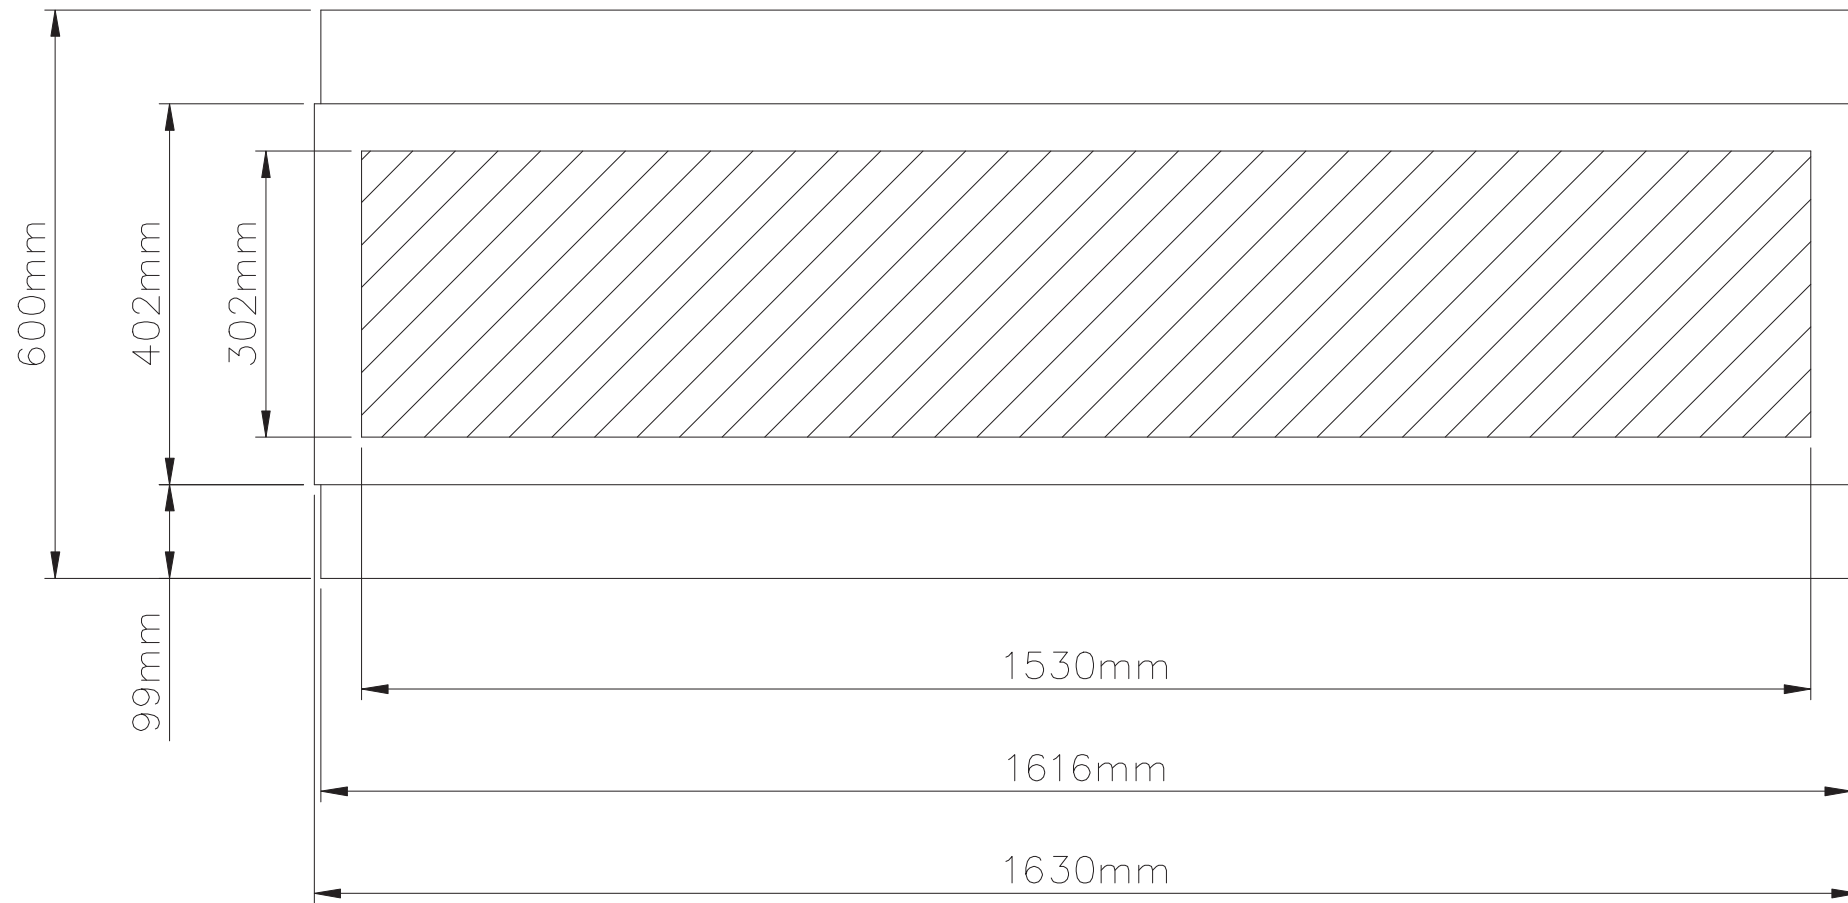

TECHNICAL SPECIFICATIONS	
MODEL	102765-DE
VOLTAGE	120 AC 60 Hz
WATTS	1500 W Max
NO HEATER	25 W
MOTOR HEATER	19 W
APPLIANCE WIDTH	64 1/8"
APPLIANCE HEIGHT	23 5/8"
APPLIANCE DEPTH	11 7/8"
GROSS WEIGHT	143 lbs
PLUG LOCATION	Left side
CORD LENGTH	70 7/8"
ROUGH WALL OPENING	65" x 25"
BTU	4800

SERIES Built-In	MODEL BI-65-DE		REV 1
SCALE 1" = 1'-0"	DATE: 11/16/2017		SHEET 1 OF 1

TECHNICAL SPECIFICATIONS	
MODEL	102765-DE
VOLTAGE	120 AC 60 Hz
WATTS	1500 W Max
NO HEATER	25 W
MOTOR HEATER	19 W
APPLIANCE WIDTH	163 cm
APPLIANCE HEIGHT	60 cm
APPLIANCE DEPTH	30.2 cm
GROSS WEIGHT	65 kgs
PLUG LOCATION	Left side
CORD LENGTH	180 cm
ROUGH WALL OPENING	165 cm x 63.5 cm
BTU	4800

SERIES Built-In	MODEL BI-65-DE		REV 1
SCALE 1" = 1'-0"	DATE: 11/16/2017		SHEET 1 OF 1