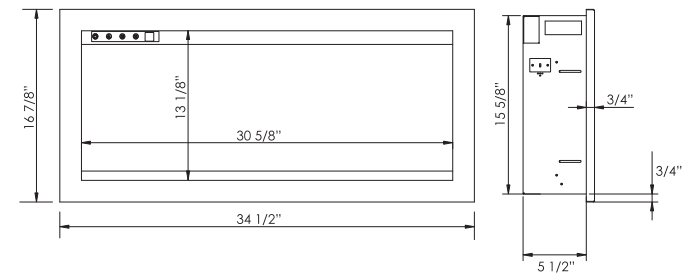

WM-B SURROUND OPTIONS

OPTIONAL SURROUNDS

Add a designer touch to your space with a beautifully finished Dark Grey or Bronze colored surround. These decorative surrounds will compliment all WM-B fireplaces: 34", 42", 50", 60", 74", 88", 100". The surrounds will arrive in a separate package.

FOR SEMI-FLUSH MOUNT INSTALLATION

For rooms where space may be at a premium, WM-B models can also be partially recessed within a 2 x 4 wall. The unit will sit 2" outside of the wall with 4" of the unit mounted inside.

- This install option requires the Semi-Flush Mount Surround (SYM-XS) to finish the look of the fireplace.
- The Semi-Flush Mount Surround has a black finish and has a depth of 2 1/4"
- The Semi-Flush Mount Surround must be purchased separately. Ships in a separate box.
- **This application is only applicable to the WM-B models**

CLEAN FACE NO UNSIGHTLY VENTING

Unlike models made by other manufacturers, WM-B models are unencumbered by unsightly venting. Venting and grills take away from the aesthetics of a fireplace and the WB-B series have some of the biggest glass viewing areas in the industry. You'll see more of what is important - a beautiful, warm and comforting flame display.

HASSLE FREE INSTALLATION

The SYMMETRY has been made with standardized unit sizing. This means that the opening for the fireplace can be made at any stage of a build, the appliance can be easily installed and finished with the included surround at the end of a project. The surround beautifully completes the fireplace without the need for finicky or costly finishing.