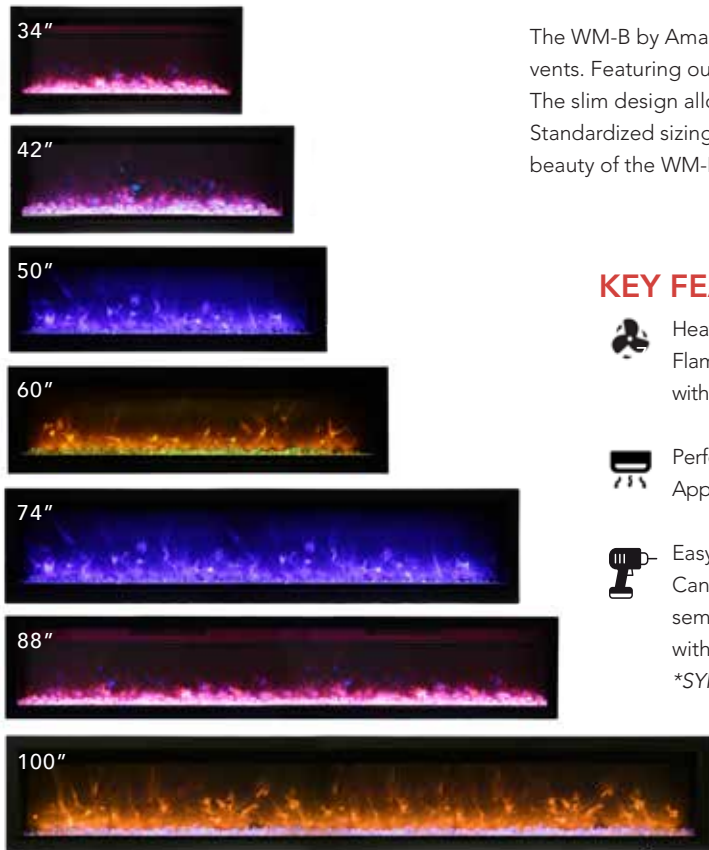

WM-B

WM-74-B electric fireplace

WM-34-B electric fireplace

The WM-B by Amantii offers clean, contemporary aesthetics with no visible unsightly heat vents. Featuring our exclusive multi-colored state-of-the-art FIRE & ICE® flame presentation. The slim design allows for versatile applications including semi-flush mount within 2 x 4 walls. Standardized sizing allows for hassle free installation at any stage. Enjoy the warmth and beauty of the WM-B in your favorite living spaces, inside or outside.

KEY FEATURES: WM-B

Heater & Fan
Flame operates with or without heat

FIRE & ICE® Flame presentation
Choose from combinations of yellow, orange, blue, violet & rose colored flames

Perfect for zone heating.
Approx. 500 sq. ft. 4500 BTUs

Dark Grey

Bronze

WM-42-B electric fireplace

WM-50-B electric fireplace

WM-B SURROUND OPTIONS

OPTIONAL SURROUNDS

Add a designer touch to your space with a beautifully finished Dark Grey or Bronze colored surround. These decorative surrounds will compliment all WM-B fireplaces: 34", 42", 50", 60", 74", 88", 100". The surrounds will arrive in a separate package.

- This install option requires the Semi-Flush Mount Surround (SYM-XS) to finish the look of the fireplace.
- The Semi-Flush Mount Surround has a black finish and has a depth of 2 1/4"
- The Semi-Flush Mount Surround must be purchased separately. Ships in a separate box.
- **This application is only applicable to the WM-B models**