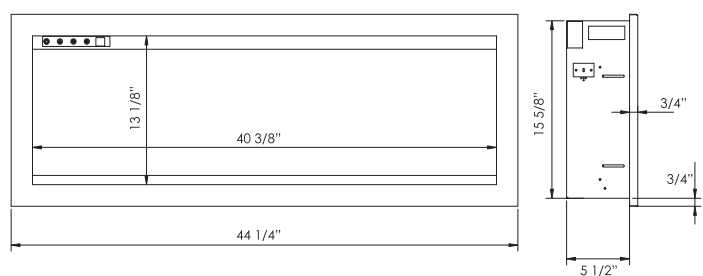

WM-B SURROUND OPTIONS

OPTIONAL SURROUNDS

Add a designer touch to your space with a beautifully finished Dark Grey or Bronze colored surround. These decorative surrounds will compliment all WM-B fireplaces: 34", 42", 50", 60", 74", 88", 100". The surrounds will arrive in a separate package.

FOR SEMI-FLUSH MOUNT INSTALLATION

For rooms where space may be at a premium, WM-B models can also be partially recessed within a 2 x 4 wall. The unit will sit 2" outside of the wall with 4" of the unit mounted inside.

- This install option requires the Semi-Flush Mount Surround (SYM-XS) to finish the look of the fireplace.
- The Semi-Flush Mount Surround has a black finish and has a depth of 2 1/4"
- The Semi-Flush Mount Surround must be purchased separately. Ships in a separate box.
- **This application is only applicable to the WM-B models**

CLEAN FACE NO UNSIGHTLY VENTING

Unlike models made by other manufacturers, WM-B models are unencumbered by unsightly venting. Venting and grills take away from the aesthetics of a fireplace and the WB-B series have some of the biggest glass viewing areas in the industry. You'll see more of what is important - a beautiful, warm and comforting flame display.

HASSLE FREE INSTALLATION

The SYMMETRY has been made with standardized unit sizing. This means that the opening for the fireplace can be made at any stage of a build, the appliance can be easily installed and finished with the included surround at the end of a project. The surround beautifully completes the fireplace without the need for finicky or costly finishing.