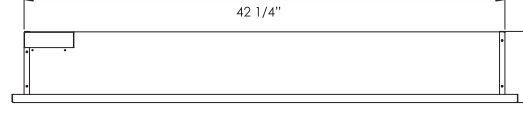

WM-B SURROUND OPTIONS

OPTIONAL SURROUNDS

Add a designer touch to your space with a beautifully finished Dark Grey or Bronze colored surround. These decorative surrounds will compliment all WM-B fireplaces: 34", 42", 50", 60", 74", 88", 100". The surrounds will arrive in a separate package.

FOR SEMI-FLUSH MOUNT INSTALLATION

For rooms where space may be at a premium, WM-B models can also be partially recessed within a 2 x 4 wall. The unit will sit 2" outside of the wall with 4" of the unit mounted inside.

- This install option requires the Semi-Flush Mount Surround (SYM-XS) to finish the look of the fireplace.
- The Semi-Flush Mount Surround has a black finish and has a depth of 2 1/4"
- The Semi-Flush Mount Surround must be purchased separately. Ships in a separate box.
- **This application is only applicable to the WM-B models**

CLEAN FACE NO UNSIGHTLY VENTING

Unlike models made by other manufacturers, WM-B models are unencumbered by unsightly venting. Venting and grills take away from the aesthetics of a fireplace and the WB-B series have some of the biggest glass viewing areas in the industry. You'll see more of what is important - a beautiful, warm and comforting flame display.

HASSLE FREE INSTALLATION

The SYMMETRY has been made with standardized unit sizing. This means that the opening for the fireplace can be made at any stage of a build, the appliance can be easily installed and finished with the included surround at the end of a project. The surround beautifully completes the fireplace without the need for finicky or costly finishing.

WM-42-B