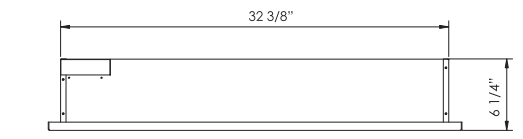

WM-B SURROUND OPTIONS

OPTIONAL SURROUNDS

Add a designer touch to your space with a beautifully finished Dark Grey or Bronze colored surround. These decorative surrounds will compliment all WM-B fireplaces: 34", 42", 50", 60", 74", 88", 100". The surrounds will arrive in a separate package.

FOR SEMI-FLUSH MOUNT INSTALLATION

For rooms where space may be at a premium, WM-B models can also be partially recessed within a 2 x 4 wall. The unit will sit 2" outside of the wall with 4" of the unit mounted inside.

- This install option requires the Semi-Flush Mount Surround (SYM-XS) to finish the look of the fireplace.
- The Semi-Flush Mount Surround has a black finish and has a depth of 2 1/4"
- The Semi-Flush Mount Surround must be purchased separately. Ships in a separate box.
- **This application is only applicable to the WM-B models**

CLEAN FACE NO UNSIGHTLY VENTING

Unlike models made by other manufacturers, WM-B models are unencumbered by unsightly venting. Venting and grills take away from the aesthetics of a fireplace and the WB-B series have some of the biggest glass viewing areas in the industry. You'll see more of what is important - a beautiful, warm and comforting flame display.

HASSLE FREE INSTALLATION

The SYMMETRY has been made with standardized unit sizing. This means that the opening for the fireplace can be made at any stage of a build, the appliance can be easily installed and finished with the included surround at the end of a project. The surround beautifully completes the fireplace without the need for finicky or costly finishing.

WM-34-B