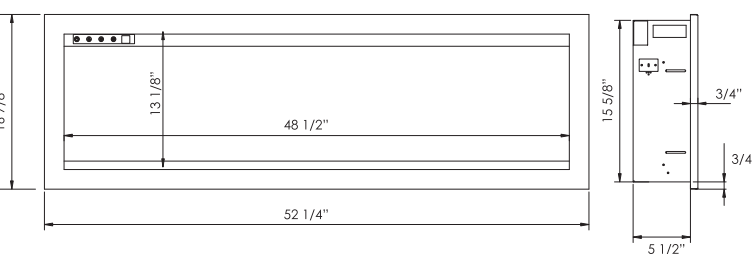

WM-B SURROUND OPTIONS

OPTIONAL SURROUNDS

Add a designer touch to your space with a beautifully finished Dark Grey or Bronze colored surround. These decorative surrounds will compliment all WM-B fireplaces: 34", 42", 50", 60", 74", 88", 100". The surrounds will arrive in a separate package.

FOR SEMI-FLUSH MOUNT INSTALLATION

For rooms where space may be at a premium, WM-B models can also be partially recessed within a 2 x 4 wall. The unit will sit 2" outside of the wall with 4" of the unit mounted inside.

- This install option requires the Semi-Flush Mount Surround (SYM-XS) to finish the look of the fireplace.
- The Semi-Flush Mount Surround has a black finish and has a depth of 2 1/4"
- The Semi-Flush Mount Surround must be purchased separately. Ships in a separate box.
- **This application is only applicable to the WM-B models**

CLEAN FACE NO UNSIGHTLY VENTING

Unlike models made by other manufacturers, WM-B models are unencumbered by unsightly venting. Venting and grills take away from the aesthetics of a fireplace and the WB-B series have some of the biggest glass viewing areas in the industry. You'll see more of what is important - a beautiful, warm and comforting flame display.

HASSLE FREE INSTALLATION

The SYMMETRY has been made with standardized unit sizing. This means that the opening for the fireplace can be made at any stage of a build, the appliance can be easily installed and finished with the included surround at the end of a project. The surround beautifully completes the fireplace without the need for finicky or costly finishing.