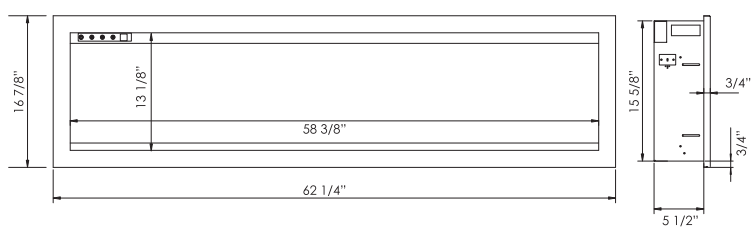

WM-B SURROUND OPTIONS

OPTIONAL SURROUNDS

Add a designer touch to your space with a beautifully finished Dark Grey or Bronze colored surround. These decorative surrounds will compliment all WM-B fireplaces: 34", 42", 50", 60", 74", 88", 100". The surrounds will arrive in a separate package.

FOR SEMI-FLUSH MOUNT INSTALLATION

For rooms where space may be at a premium, WM-B models can also be partially recessed within a 2 x 4 wall. The unit will sit 2" outside of the wall with 4" of the unit mounted inside.

- This install option requires the Semi-Flush Mount Surround (SYM-XS) to finish the look of the fireplace.
- The Semi-Flush Mount Surround has a black finish and has a depth of 2 1/4"
- The Semi-Flush Mount Surround must be purchased separately. Ships in a separate box.
- **This application is only applicable to the WM-B models**

CLEAN FACE NO UNSIGHTLY VENTING

Unlike models made by other manufacturers, WM-B models are unencumbered by unsightly venting. Venting and grills take away from the aesthetics of a fireplace and the WB-B series have some of the biggest glass viewing areas in the industry. You'll see more of what is important - a beautiful, warm and comforting flame display.

HASSLE FREE INSTALLATION

The SYMMETRY has been made with standardized unit sizing. This means that the opening for the fireplace can be made at any stage of a build, the appliance can be easily installed and finished with the included surround at the end of a project. The surround beautifully completes the fireplace without the need for finicky or costly finishing.

WM-50-B