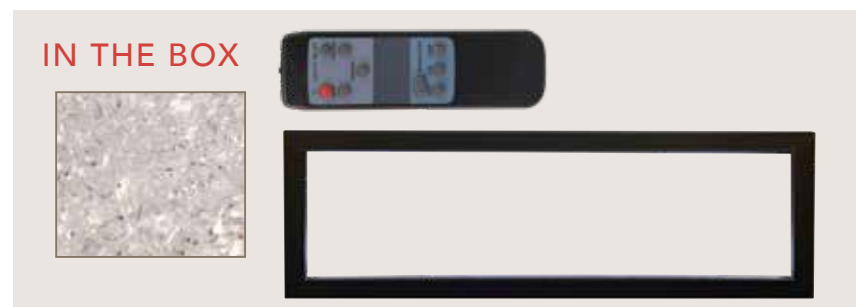

IN THE BOX

OPTIONAL SURROUNDS

For WM-B fireplaces in 50", 60" & 74" models only. See page 16 for more details.