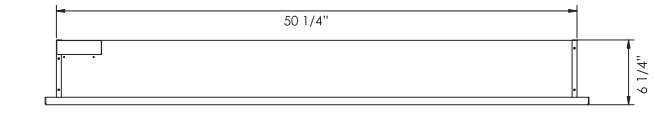

WM-B SURROUND OPTIONS

OPTIONAL SURROUNDS

Add a designer touch to your space with a beautifully finished Dark Grey or Bronze colored surround. These decorative surrounds will compliment all WM-B fireplaces: 34", 42", 50", 60", 74", 88", 100". The surrounds will arrive in a separate package.

FOR SEMI-FLUSH MOUNT INSTALLATION

For rooms where space may be at a premium, WM-B models can also be partially recessed within a 2 x 4 wall. The unit will sit 2" outside of the wall with 4" of the unit mounted inside.

- This install option requires the Semi-Flush Mount Surround (SYM-XS) to finish the look of the fireplace.
- The Semi-Flush Mount Surround has a black finish and has a depth of 2 1/4"
- The Semi-Flush Mount Surround must be purchased separately. Ships in a separate box.
- **This application is only applicable to the WM-B models**

CLEAN FACE NO UNSIGHTLY VENTING

Unlike models made by other manufacturers, WM-B models are unencumbered by unsightly venting. Venting and grills take away from the aesthetics of a fireplace and the WB-B series have some of the biggest glass viewing areas in the industry. You'll see more of what is important - a beautiful, warm and comforting flame display.

HASSLE FREE INSTALLATION

The SYMMETRY has been made with standardized unit sizing. This means that the opening for the fireplace can be made at any stage of a build, the appliance can be easily installed and finished with the included surround at the end of a project. The surround beautifully completes the fireplace without the need for finicky or costly finishing.

WM-50-B