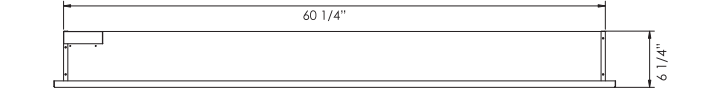

HASSLE FREE INSTALLATION

The SYMMETRY has been made with standardized unit sizing. This means that the opening for the fireplace can be made at any stage of a build, the appliance can be easily installed and finished with the included surround at the end of a project. The surround beautifully completes the fireplace without the need for finicky or costly finishing.

WM-34-B

WM-42-B

WM-50-B

WM-60-B

WM-60-B electric fireplace

WM-88-B electric fireplace

WM-74-B

WM-88-B