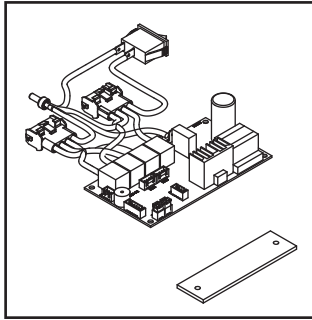

#1 Wall Mount Bracket

#2 Mantel LED Lights

#3 Mantel LED Side Panels

#4 PCB Board

#5 Heater

#6 Remote

#7 Alpine Timber Log Set

#8 Crystal Media

#9 Power Cord

IMPORTANT: THIS IS DATED INFORMATION. Parts must be ordered from a dealer or distributor. **Hearth and Home Technologies does not sell directly to consumers.** Provide model number and serial number when requesting service parts from your dealer or distributor.