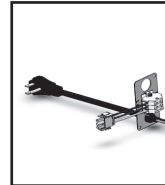

#9 Power Cord