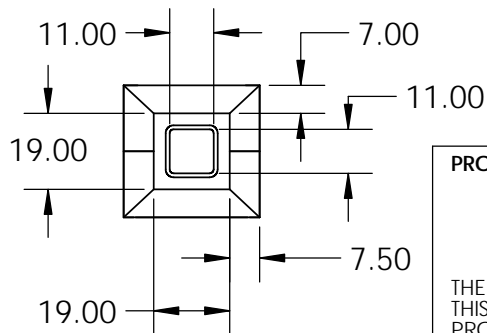

Rear View

Side View

Front View

Top View

Firebox Widths, without Firebrick

<p>PROPRIETARY AND CONFIDENTIAL</p> <p>THE INFORMATION CONTAINED IN THIS DRAWING IS THE SOLE PROPERTY OF STONE AGE MANUFACTURING, INC. ANY REPRODUCTION, IN PART OR AS A WHOLE, WITHOUT THE WRITTEN PERMISSION OF STONE AGE MANUFACTURING, INC. IS PROHIBITED.</p>	<p>UNLESS OTHERWISE SPECIFIED:</p> <p>DIMENSIONS ARE IN INCHES</p> <p>TWO PLACE DECIMAL ±</p>		 <p>11107 E 126TH ST. N. Collinsville, OK 74021 918-371-8861</p>		<p>TITLE:</p> <p>24" Patio Series</p>		
	<p>MATERIAL</p>				<p>NAME</p>	<p>DATE</p>	<p>SIZE</p> <p>A</p>
	<p>DO NOT SCALE DRAWING</p>		<p>DRAWN</p>		<p>SCALE: 1:48</p>	<p>WEIGHT:</p>	<p>SHEET 1 OF 1</p>