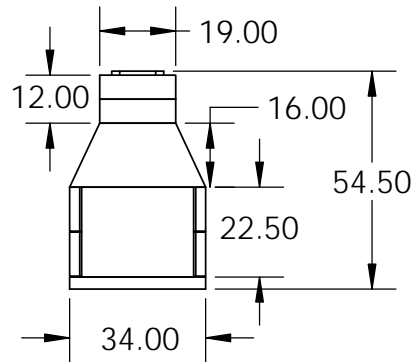

Rear View

Side View

Front View

Top View

Firebox Widths, without Firebrick

<p>PROPRIETARY AND CONFIDENTIAL</p> <p>THE INFORMATION CONTAINED IN THIS DRAWING IS THE SOLE PROPERTY OF STONE AGE MANUFACTURING, INC. ANY REPRODUCTION, IN PART OR AS A WHOLE, WITHOUT THE WRITTEN PERMISSION OF STONE AGE MANUFACTURING, INC. IS PROHIBITED.</p>	<p>UNLESS OTHERWISE SPECIFIED:</p> <p>DIMENSIONS ARE IN INCHES</p> <p>TWO PLACE DECIMAL ±</p>		 <p>11107 E 126TH ST. N. Collinsville, OK 74021 918-371-8861</p>		<p>TITLE:</p> <p>24" Patio Series</p>		
	<p>MATERIAL</p>				<p>NAME</p>	<p>DATE</p>	<p>SIZE</p> <p>A</p>
	<p>DO NOT SCALE DRAWING</p>		<p>DRAWN</p>		<p>SCALE: 1:48</p>	<p>WEIGHT:</p>	<p>SHEET 1 OF 1</p>