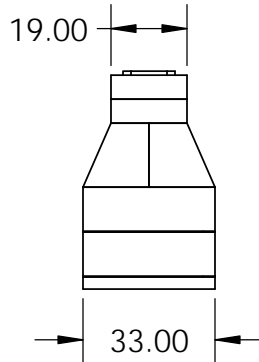

Rear View

Side View

Front View

Top View

Firebox Widths, without Firebrick

<p>PROPRIETARY AND CONFIDENTIAL</p> <p>THE INFORMATION CONTAINED IN THIS DRAWING IS THE SOLE PROPERTY OF STONE AGE MANUFACTURING, INC. ANY REPRODUCTION, IN PART OR AS A WHOLE, WITHOUT THE WRITTEN PERMISSION OF STONE AGE MANUFACTURING, INC. IS PROHIBITED.</p>	<p>UNLESS OTHERWISE SPECIFIED:</p> <p>DIMENSIONS ARE IN INCHES</p> <p>TWO PLACE DECIMAL ±</p>		 <p>11107 E 126TH ST. N. Collinsville, OK 74021 918-371-8861</p>		<p>TITLE:</p> <p>24" Patio Series</p>		
	<p>MATERIAL</p>				<p>NAME</p>	<p>DATE</p>	<p>SIZE</p> <p>A</p>
	<p>DO NOT SCALE DRAWING</p>		<p>DRAWN</p>		<p>SCALE: 1:48</p>	<p>WEIGHT:</p>	<p>SHEET 1 OF 1</p>