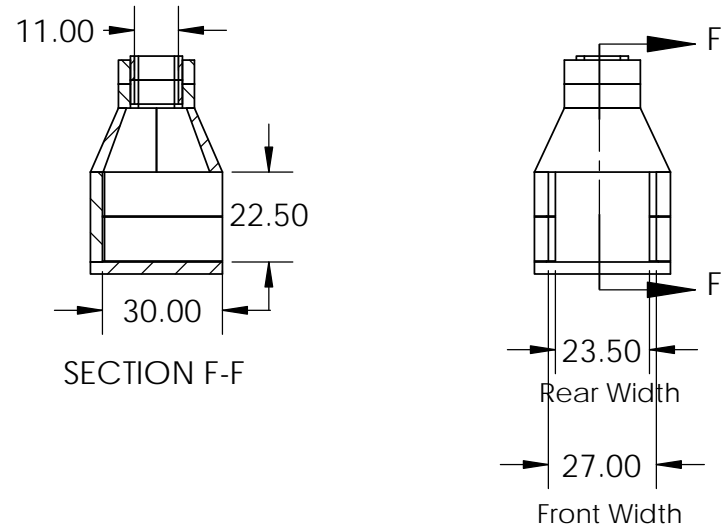

Rear View

Side View

Front View

Top View

Firebox Widths, without Firebrick

<p>PROPRIETARY AND CONFIDENTIAL</p> <p>THE INFORMATION CONTAINED IN THIS DRAWING IS THE SOLE PROPERTY OF STONE AGE MANUFACTURING, INC. ANY REPRODUCTION, IN PART OR AS A WHOLE, WITHOUT THE WRITTEN PERMISSION OF STONE AGE MANUFACTURING, INC. IS PROHIBITED.</p>	<p>UNLESS OTHERWISE SPECIFIED:</p> <p>DIMENSIONS ARE IN INCHES</p> <p>TWO PLACE DECIMAL ±</p>		 <p>11107 E 126TH ST. N. Collinsville, OK 74021 918-371-8861</p>		<p>TITLE:</p> <p>24" Patio Series</p>		
	<p>MATERIAL</p>				<p>NAME</p>	<p>DATE</p>	<p>SIZE</p> <p>A</p>
	<p>DO NOT SCALE DRAWING</p>		<p>DRAWN</p>		<p>SCALE: 1:48</p>	<p>WEIGHT:</p>	<p>SHEET 1 OF 1</p>