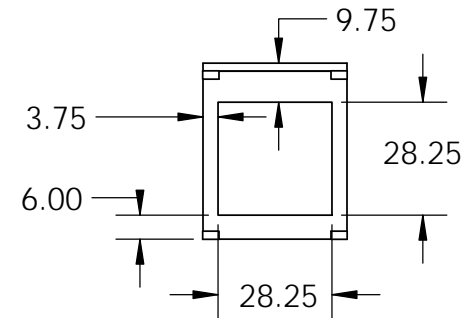

Isometric View

Side View

Front View

Top View

Rear View

<p><b>PROPRIETARY AND CONFIDENTIAL</b></p> <p>THE INFORMATION CONTAINED IN THIS DRAWING IS THE SOLE PROPERTY OF STONE AGE MANUFACTURING, INC. ANY REPRODUCTION, IN PART OR AS A WHOLE, WITHOUT THE WRITTEN PERMISSION OF STONE AGE MANUFACTURING, INC. IS PROHIBITED.</p>	UNLESS OTHERWISE SPECIFIED:		 <p><b>Stone Age</b> Manufacturing®</p> <p>Modular Masonry Technology at its Finest</p> <p>11107 E 126TH ST. N. Collinsville, OK 74021 918-371-8861</p>			TITLE:		
	DIMENSIONS ARE IN INCHES					Mezzo Pizza Oven Cabinet - Square		
	TWO PLACE DECIMAL ±		MATERIAL	NAME	DATE	SIZE	DWG. NO.	REV
	DO NOT SCALE DRAWING		DRAWN		SCALE: 1:48	SA-MPS-36-3V	WEIGHT:	SHEET 1 OF 1