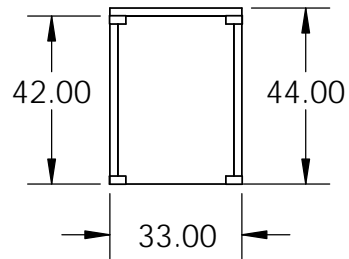

Isometric View

Side View

Front View

Top View

Rear View

<p><b>PROPRIETARY AND CONFIDENTIAL</b></p> <p>THE INFORMATION CONTAINED IN THIS DRAWING IS THE SOLE PROPERTY OF STONE AGE MANUFACTURING, INC. ANY REPRODUCTION, IN PART OR AS A WHOLE, WITHOUT THE WRITTEN PERMISSION OF STONE AGE MANUFACTURING, INC. IS PROHIBITED.</p>	UNLESS OTHERWISE SPECIFIED:		 <p><b>Stone Age</b> Manufacturing®</p> <p>Modular Masonry Technology at its Finest</p> <p>11107 E 126TH ST. N. Collinsville, OK 74021 918-371-8861</p>			TITLE:		
	DIMENSIONS ARE IN INCHES					Mezzo Pizza Oven Cabinet - Square		
	TWO PLACE DECIMAL ±		MATERIAL	NAME	DATE	SIZE	DWG. NO.	REV
	DO NOT SCALE DRAWING		DRAWN		SCALE: 1:48	SA-MPS-36-3V	WEIGHT:	SHEET 1 OF 1