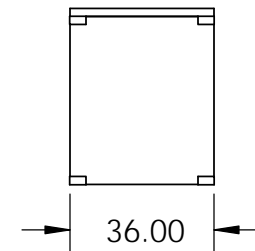

Isometric View

Side View

Front View

Top View

Rear View

<p><b>PROPRIETARY AND CONFIDENTIAL</b></p> <p>THE INFORMATION CONTAINED IN THIS DRAWING IS THE SOLE PROPERTY OF STONE AGE MANUFACTURING, INC. ANY REPRODUCTION, IN PART OR AS A WHOLE, WITHOUT THE WRITTEN PERMISSION OF STONE AGE MANUFACTURING, INC. IS PROHIBITED.</p>	UNLESS OTHERWISE SPECIFIED:		 <p><b>Stone Age</b> Manufacturing®</p> <p>Modular Masonry Technology at its Finest</p> <p>11107 E 126TH ST. N. Collinsville, OK 74021 918-371-8861</p>			TITLE:		
	DIMENSIONS ARE IN INCHES					Mezzo Pizza Oven Cabinet - Square		
	TWO PLACE DECIMAL ±		MATERIAL	NAME	DATE	SIZE	DWG. NO.	REV
	DO NOT SCALE DRAWING		DRAWN		SCALE: 1:48	SA-MPS-36-3V	WEIGHT:	SHEET 1 OF 1