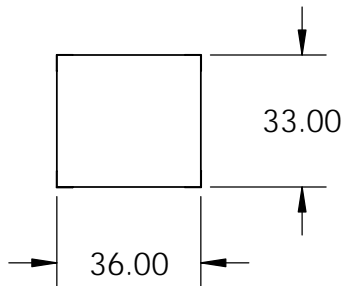

Isometric View

Side View

Front View

Top View

Rear View

<p><b>PROPRIETARY AND CONFIDENTIAL</b></p> <p>THE INFORMATION CONTAINED IN THIS DRAWING IS THE SOLE PROPERTY OF STONE AGE MANUFACTURING, INC. ANY REPRODUCTION, IN PART OR AS A WHOLE, WITHOUT THE WRITTEN PERMISSION OF STONE AGE MANUFACTURING, INC. IS PROHIBITED.</p>	UNLESS OTHERWISE SPECIFIED:		 <p><b>Stone Age</b> Manufacturing®</p> <p>Modular Masonry Technology at its Finest</p> <p>11107 E 126TH ST. N. Collinsville, OK 74021 918-371-8861</p>			TITLE:		
	DIMENSIONS ARE IN INCHES					Mezzo Pizza Oven Cabinet - Square		
	TWO PLACE DECIMAL ±		MATERIAL	NAME	DATE	SIZE	DWG. NO.	REV
	DO NOT SCALE DRAWING		DRAWN		SCALE: 1:48	SA-MPS-36-3V	WEIGHT:	SHEET 1 OF 1