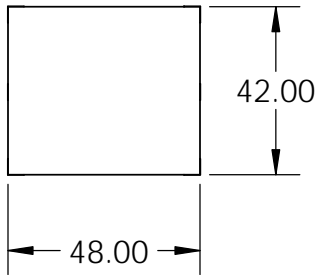

Isometric View

Side View

Front View

Top View

Rear View

| | | | | | | | | |
|---|-----------------------------|--|---|------|-------------|-------------------------------------|--------------|-----|
| <p>PROPRIETARY AND CONFIDENTIAL</p> <p>THE INFORMATION CONTAINED IN THIS DRAWING IS THE SOLE PROPERTY OF STONE AGE MANUFACTURING, INC. ANY REPRODUCTION, IN PART OR AS A WHOLE, WITHOUT THE WRITTEN PERMISSION OF STONE AGE MANUFACTURING, INC. IS PROHIBITED.</p> | UNLESS OTHERWISE SPECIFIED: | |  <p>11107 E 126TH ST. N. Collinsville, OK 74021 918-371-8861</p> | | | TITLE: | | |
| | DIMENSIONS ARE IN INCHES | | | | | Amerigo™ Pizza Oven Cabinet -Arched | | |
| | TWO PLACE DECIMAL ± | | MATERIAL | NAME | DATE | SIZE | DWG. NO. | REV |
| | DO NOT SCALE DRAWING | | DRAWN | | SCALE: 1:48 | WEIGHT: | SHEET 1 OF 1 | |