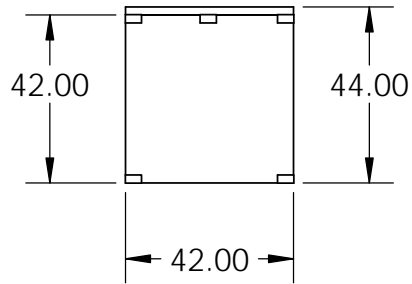

Isometric View

Side View

Front View

Top View

Rear View

| | | | | | | | | |
|---|-----------------------------|--|---|------|-------------|-------------------------------------|--------------|-----|
| <p>PROPRIETARY AND CONFIDENTIAL</p> <p>THE INFORMATION CONTAINED IN THIS DRAWING IS THE SOLE PROPERTY OF STONE AGE MANUFACTURING, INC. ANY REPRODUCTION, IN PART OR AS A WHOLE, WITHOUT THE WRITTEN PERMISSION OF STONE AGE MANUFACTURING, INC. IS PROHIBITED.</p> | UNLESS OTHERWISE SPECIFIED: | |  <p>11107 E 126TH ST. N. Collinsville, OK 74021 918-371-8861</p> | | | TITLE: | | |
| | DIMENSIONS ARE IN INCHES | | | | | Amerigo™ Pizza Oven Cabinet -Arched | | |
| | TWO PLACE DECIMAL ± | | MATERIAL | NAME | DATE | SIZE | DWG. NO. | REV |
| | DO NOT SCALE DRAWING | | DRAWN | | SCALE: 1:48 | WEIGHT: | SHEET 1 OF 1 | |