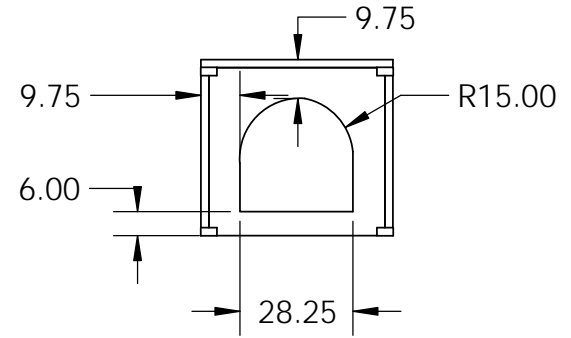

Isometric View

Side View

Front View

Top View

Rear View

| | | | | | | | | |
|---|-----------------------------|--|---|------|-------------|-------------------------------------|--------------|-----|
| <p>PROPRIETARY AND CONFIDENTIAL</p> <p>THE INFORMATION CONTAINED IN THIS DRAWING IS THE SOLE PROPERTY OF STONE AGE MANUFACTURING, INC. ANY REPRODUCTION, IN PART OR AS A WHOLE, WITHOUT THE WRITTEN PERMISSION OF STONE AGE MANUFACTURING, INC. IS PROHIBITED.</p> | UNLESS OTHERWISE SPECIFIED: | |  <p>11107 E 126TH ST. N. Collinsville, OK 74021 918-371-8861</p> | | | TITLE: | | |
| | DIMENSIONS ARE IN INCHES | | | | | Amerigo™ Pizza Oven Cabinet -Arched | | |
| | TWO PLACE DECIMAL ± | | MATERIAL | NAME | DATE | SIZE | DWG. NO. | REV |
| | DO NOT SCALE DRAWING | | DRAWN | | SCALE: 1:48 | WEIGHT: | SHEET 1 OF 1 | |