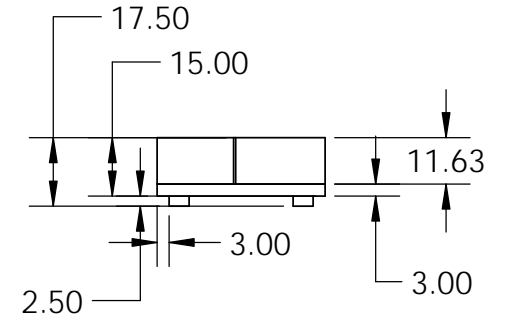

Isometric View

Top View

Side View

Bottom View

<p>PROPRIETARY AND CONFIDENTIAL</p> <p>THE INFORMATION CONTAINED IN THIS DRAWING IS THE SOLE PROPERTY OF STONE AGE MANUFACTURING, INC. ANY REPRODUCTION, IN PART OR AS A WHOLE, WITHOUT THE WRITTEN PERMISSION OF STONE AGE MANUFACTURING, INC. IS PROHIBITED.</p>	<p>UNLESS OTHERWISE SPECIFIED:</p> <p>DIMENSIONS ARE IN INCHES</p> <p>TWO PLACE DECIMAL ±</p>		 <p>11107 E 126TH ST. N. Collinsville, OK 74021 918-371-8861</p>		<p>TITLE:</p> <p style="text-align: center;">Square Fire Pit</p>		
	<p>MATERIAL</p>				<p>NAME</p>	<p>DATE</p>	<p>SIZE</p> <p style="font-size: 2em;">A</p>
	<p>DO NOT SCALE DRAWING</p>		<p>DRAWN</p>		<p>SCALE: 1:48</p>	<p>WEIGHT:</p>	<p>SHEET 1 OF 1</p>