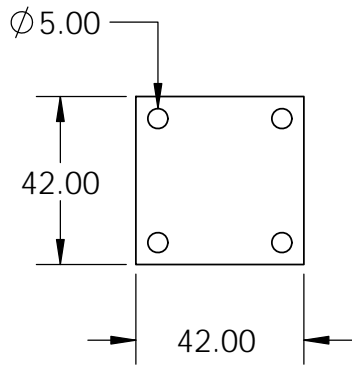

Isometric View

Top View

Side View

Bottom View

<p>PROPRIETARY AND CONFIDENTIAL</p> <p>THE INFORMATION CONTAINED IN THIS DRAWING IS THE SOLE PROPERTY OF STONE AGE MANUFACTURING, INC. ANY REPRODUCTION, IN PART OR AS A WHOLE, WITHOUT THE WRITTEN PERMISSION OF STONE AGE MANUFACTURING, INC. IS PROHIBITED.</p>	<p>UNLESS OTHERWISE SPECIFIED:</p> <p>DIMENSIONS ARE IN INCHES</p> <p>TWO PLACE DECIMAL ±</p>		 <p>11107 E 126TH ST. N. Collinsville, OK 74021 918-371-8861</p>		<p>TITLE:</p> <p style="text-align: center;">Square Fire Pit</p>		
	<p>MATERIAL</p>				<p>NAME</p>	<p>DATE</p>	<p>SIZE</p> <p style="font-size: 2em;">A</p>
	<p>DO NOT SCALE DRAWING</p>		<p>DRAWN</p>		<p>SCALE: 1:48</p>	<p>WEIGHT:</p>	<p>SHEET 1 OF 1</p>