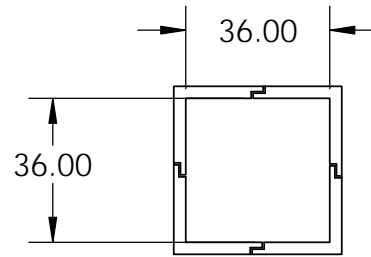

Isometric View

Top View

Side View

Bottom View

<p>PROPRIETARY AND CONFIDENTIAL</p> <p>THE INFORMATION CONTAINED IN THIS DRAWING IS THE SOLE PROPERTY OF STONE AGE MANUFACTURING, INC. ANY REPRODUCTION, IN PART OR AS A WHOLE, WITHOUT THE WRITTEN PERMISSION OF STONE AGE MANUFACTURING, INC. IS PROHIBITED.</p>	<p>UNLESS OTHERWISE SPECIFIED:</p> <p>DIMENSIONS ARE IN INCHES</p> <p>TWO PLACE DECIMAL ±</p>		 <p>11107 E 126TH ST. N. Collinsville, OK 74021 918-371-8861</p>		<p>TITLE:</p> <p style="text-align: center;">Square Fire Pit</p>		
	<p>MATERIAL</p>				<p>NAME</p>	<p>DATE</p>	<p>SIZE</p> <p style="font-size: 2em;">A</p>
	<p>DO NOT SCALE DRAWING</p>		<p>DRAWN</p>		<p>SCALE: 1:48</p>	<p>WEIGHT:</p>	<p>SHEET 1 OF 1</p>