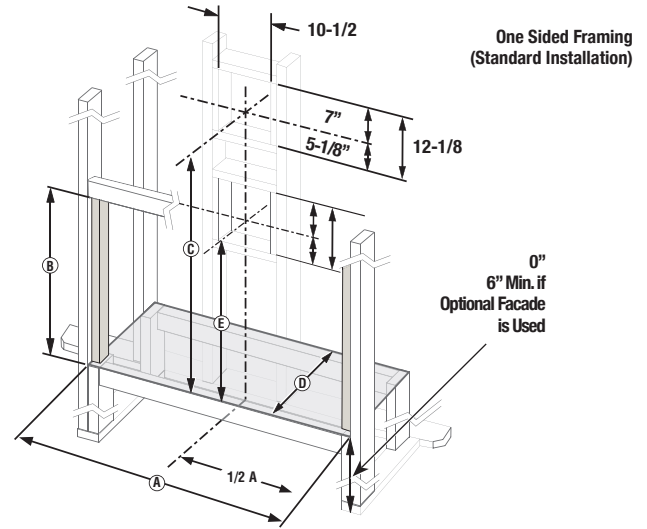

FRAMING SPECIFICATIONS

DRL2000 FRAMING

MODEL	A	B	C	D	E
35" MODELS	35-7/8"	29"	42"	18"	31-1/2"
45" MODELS	45-7/8"	29"	42"	18"	31-1/2"
55" MODELS	55-7/8"	29"	42"	18"	N/A

C = Height for installations with 12" section directly off unit then elbow
D = for flush framing.

E = Height for installations with elbow directly off unit (see note below)

* Minimum opening size; additional 1/8" per side is recommended.

NOTE: Framing specifications do NOT apply for flexible venting. When using flexible venting, refer to the kit requirements for framing specifications.

NOTE: 35" & 45" model = Strongly recommend at least 1 ft of vertical rise directly off top of unit.

55" = 1 ft of vertical rise is required directly off unit.

DRL2000 HEATFLO FRAMING

	45" One Sided Framing HeatFlo Kit	55" One Sided Framing HeatFlo Kit
A	45-7/8"	55-7/8"
B	18"	18"
C	29"	29"
E	81-1/2"	81-1/2"
F	1-1/2"	1-1/2"
G	43-1/2"	53-1/2"
H	5-1/8"	5-1/8"