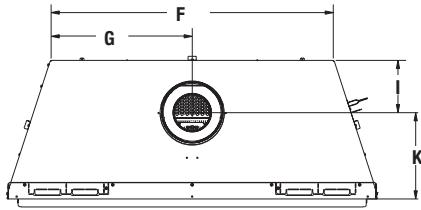

APPLIANCE SPECIFICATIONS

* C and D are viewing area dimensions

TOP VIEW

FRONT VIEW

LEFT SIDE VIEW

RIGHT SIDE VIEW

	DRL2035	DRL2045	DRL2055
A	24-3/4"	24-3/4"	24-3/4"
B	23-1/4"	23-1/4"	23-1/4"
C	16-3/4"	16-3/4"	16-3/4"
D	30"	40"	50"
E	35-1/2"	45-1/2"	55-1/2"
F	24-3/4"	34-3/4"	44-3/4"
G	12-3/8"	17-3/8"	22-3/8"
H	32-7/8"	42-7/8"	52-7/8"
I	6-1/2"	6-1/2"	6-1/2"
J	17"	17"	17"
K	10-5/8"	10-5/8"	10-5/8"