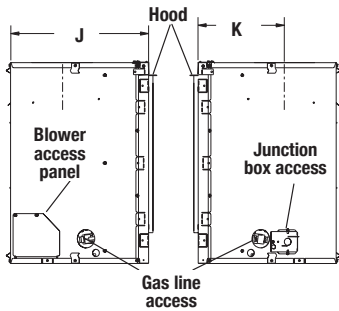

APPLIANCE SPECIFICATIONS

* C and D are viewing area dimensions

TOP VIEW

FRONT VIEW

LEFT SIDE VIEW

RIGHT SIDE VIEW

	DRL2035	DRL2045	DRL2055
A	24-3/4"	24-3/4"	24-3/4"
B	23-1/4"	23-1/4"	23-1/4"
C	16-3/4"	16-3/4"	16-3/4"
D	30"	40"	50"
E	35-1/2"	45-1/2"	55-1/2"
F	24-3/4"	34-3/4"	44-3/4"
G	12-3/8"	17-3/8"	22-3/8"
H	32-7/8"	42-7/8"	52-7/8"
I	6-1/2"	6-1/2"	6-1/2"
J	17"	17"	17"
K	10-5/8"	10-5/8"	10-5/8"