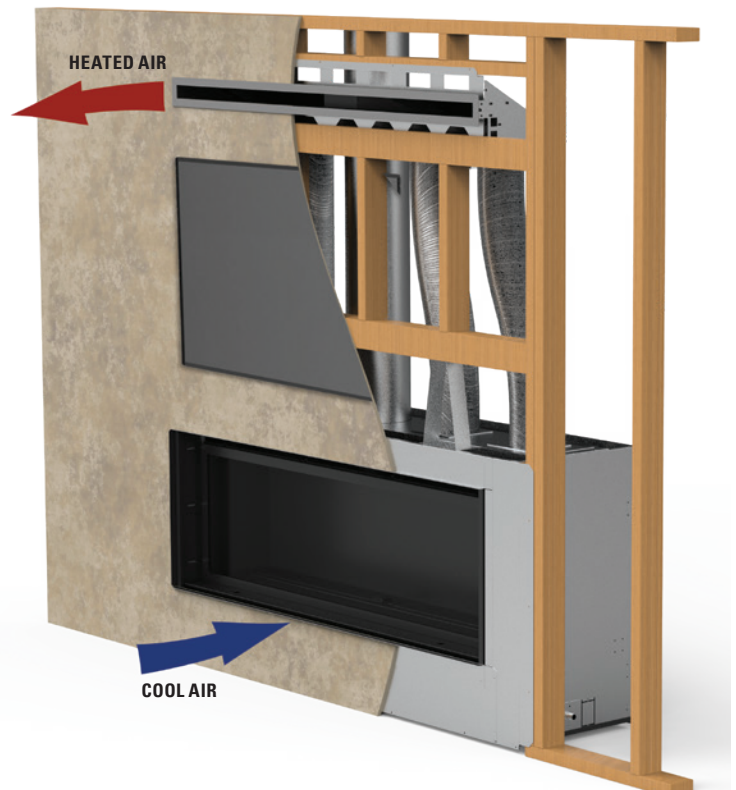

FEATURED DRL2035 with reflective black crushed glass media

FEATURES

- 🔥 Available in a 35", 45", and 55" linear configured models
- 🔥 HeatFlo™ kit option allows heat to be directed above heat sensitive wall hangings (45" & 55" models only)
- 🔥 Electronic ignition with battery backup provides continued operation in the event of a power outage
- 🔥 Clean-face design with integrated tile stops for easy finishing
- 🔥 Decorative surrounds available to complement drywall finished applications
- 🔥 Outstanding heating efficiency for increased comfort and lower operating costs
- 🔥 Standard tempered glass and a protective screen*
- 🔥 Reflective black crushed glass media included with several optional colors available to customize the look
- 🔥 Optional driftwood logs and river rocks are a perfect addition for a transitional design
- 🔥 Black painted interior (optional porcelain liner available)
- 🔥 Optional blower and hand-held remote controls available for all models
- 🔥 Durable textured powder coat finish
- 🔥 20 year limited warranty

Black Surround

Stainless Surround

CONTROL

Thermostatic Remote (Optional)

Hand-Held On/Off Remote (Optional)

HEATFLO KIT

Protect heat sensitive televisions, artwork and other decorative wall materials. No blower required, the HeatFlo kit works through natural convection to redirect heat from the fireplace upward through hidden ductwork and out through a sleek horizontal vent. Walls stay cooler and heat flows more evenly through the room for a comfortable fireplace experience.

- TV & Artwork can be placed above the fireplace
- Helps protect heat sensitive wall facing materials
- Improves convective heat circulation in the room
- No electricity or blower required for operation