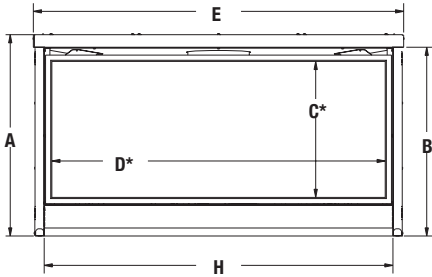

APPLIANCE SPECIFICATIONS

* C and D are viewing area dimensions

TOP VIEW

FRONT VIEW

LEFT SIDE VIEW

RIGHT SIDE VIEW

	DRL2035	DRL2045	DRL2055
A	24-3/4"	24-3/4"	24-3/4"
B	23-1/4"	23-1/4"	23-1/4"
C	16-3/4"	16-3/4"	16-3/4"
D	30"	40"	50"
E	35-1/2"	45-1/2"	55-1/2"
F	24-3/4"	34-3/4"	44-3/4"
G	12-3/8"	17-3/8"	22-3/8"
H	32-7/8"	42-7/8"	52-7/8"
I	6-1/2"	6-1/2"	6-1/2"
J	17"	17"	17"
K	10-5/8"	10-5/8"	10-5/8"