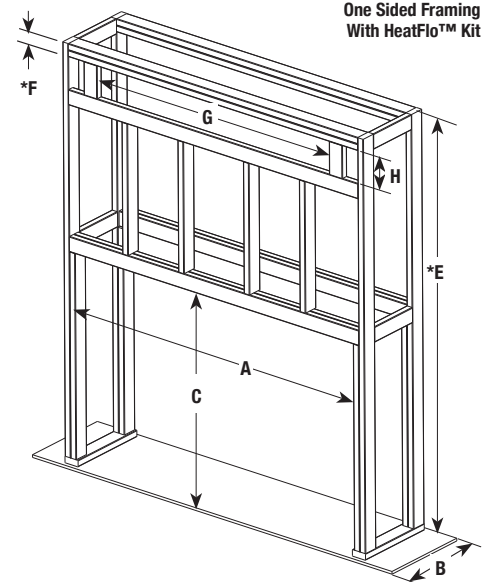

E = Minimum height from appliance base to ceiling

F = Minimum opening distance from ceiling to allow for min distance from HeatFlo register to ceiling of 6"

REFER TO SPEC SHEET FOR COMPLETE SEE-THROUGH APPLICATIONS AND INSTRUCTIONS.