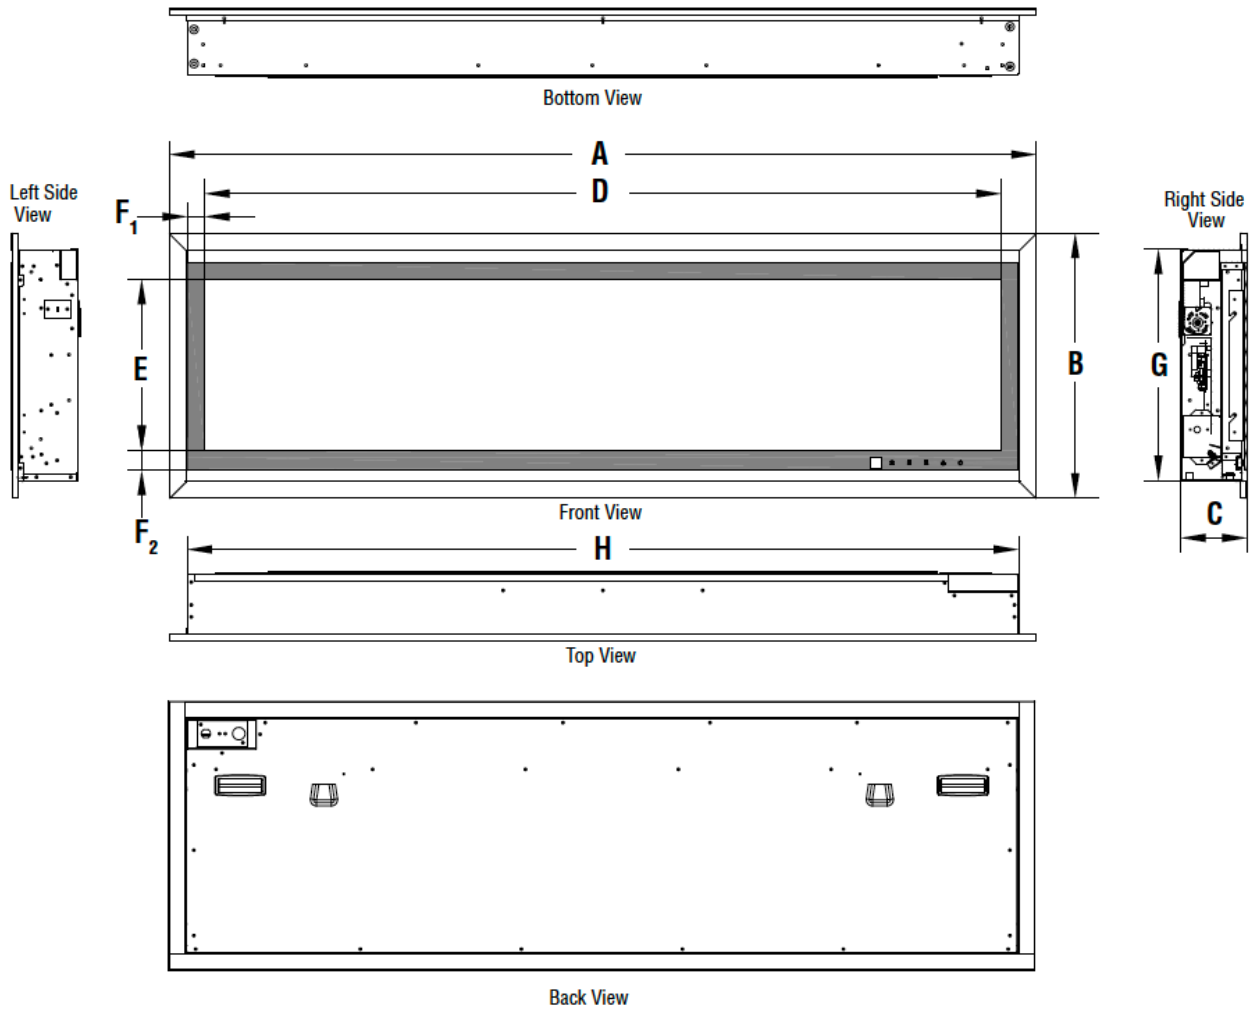

APPLIANCE SPECIFICATIONS

ERL 3000 DIMENSIONS				
	60"	72"	84"	100"
A	64-7/8"	76-7/8"	88-7/8"	104-7/8"
B	18-3/8"	18-3/8"	18-3/8"	18-3/8"
C	6"	6"	6"	6"
D	60"	72"	84"	100"
E	11-7/8"	11-7/8"	11-7/8"	11-7/8"
F ₁	1-1/4"	1-1/4"	1-1/4"	1-1/4"
F ₂	1-3/8"	1-3/8"	1-3/8"	1-3/8"
G	16"	16"	16"	16"
H	62-1/2"	74-1/2"	86-1/2"	102-1/2"