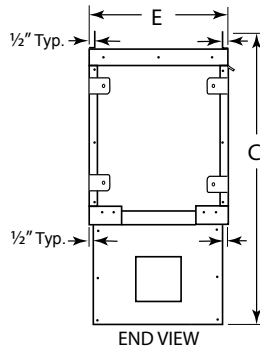

### VRE4600

	36	48	60	72
A	40"	52"	64"	76"
B	36"	48"	60"	72"
C	33-1/2"	33-1/2"	33-1/2"	33-1/2"
D	16"	16"	16"	16"
E*	16-1/4"*	16-1/4"*	16-1/4"*	16-1/4"*
F	11-1/2"	11-1/2"	11-1/2"	11-1/2"
G	8-3/4"	8-3/4"	8-3/4"	8-3/4"

\* Subtract 1/4" for see-through applications.

### VRE4600

	36	48	60	72
A	40-1/2"	52-1/2"	64-1/2"	76-1/2"
B	33-3/4"	33-3/4"	33-3/4"	33-3/4"
C <sup>1</sup> SINGLE SIDED DEPTH	16-1/4"	16-1/4"	16-1/4"	16-1/4"
C <sup>2</sup> SEE-THROUGH DEPTH	15"	15"	15"	15"