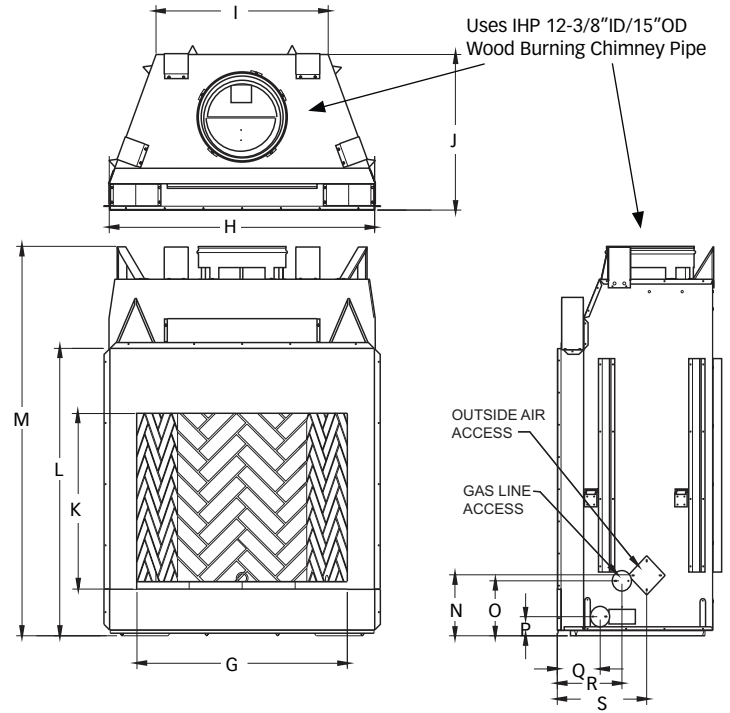

Gas Log Sets

Smoky Weathered Oak

Ozark Charred Oak

Ashton White Birch

FLAT WALL FRAMING SPECIFICATIONS

	WRT4536	WRT4542	WRT4550
A	67-1/8"	67-1/8"	67-1/8"
B	45-1/4"	51-1/4"	59-1/4"
C	28-1/4"	30-1/8"	30-1/8"

CORNER FRAMING SPECIFICATIONS

	WRT4536	WRT4542	WRT4550
D	45-1/4"	51-1/4"	59-1/4"
E	86-1/2"	92"	100"
F	61"	65"	71"

APPLIANCE SPECIFICATIONS

	WRT4536	WRT4542	WRT4550
G	36"	42"	50"
H	45-1/8"	51-1/8"	59"
I	29"	30-1/2"	38-1/2"
J	26-5/8"	29"	28-1/2"
K	30"	30"	30"
L	49"	49"	49"
M	67"	67"	67"
N	10-1/2"	10-1/2"	10-1/2"
O	9-1/2"	9-1/2"	9-1/2"
P	3-1/2"	3-1/2"	3-1/2"
Q	7-1/4"	8-1/2"	8-1/2"
R	11"	13"	13"
S	15-1/4"	17"	17"