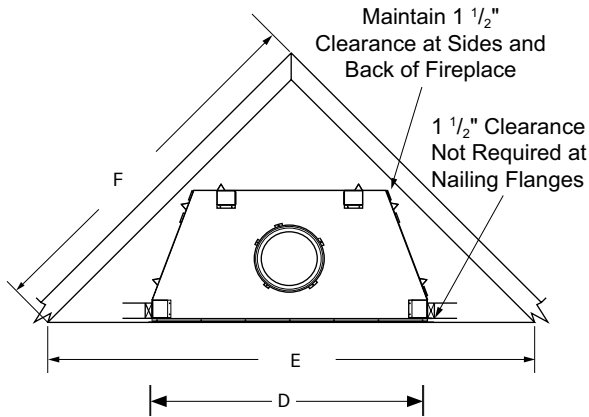

Gas Log Sets

Smoky Weathered Oak

Ozark Charred Oak

Ashton White Birch

FLAT WALL FRAMING SPECIFICATIONS

	WRT4536	WRT4542	WRT4550
A	67-1/8"	67-1/8"	67-1/8"
B	45-1/4"	51-1/4"	59-1/4"
C	28-1/4"	30-1/8"	30-1/8"

CORNER FRAMING SPECIFICATIONS

	WRT4536	WRT4542	WRT4550
D	45-1/4"	51-1/4"	59-1/4"
E	86-1/2"	92"	100"
F	61"	65"	71"

APPLIANCE SPECIFICATIONS

	WRT4536	WRT4542	WRT4550
G	36"	42"	50"
H	45-1/8"	51-1/8"	59"
I	29"	30-1/2"	38-1/2"
J	26-5/8"	29"	28-1/2"
K	30"	30"	30"
L	49"	49"	49"
M	67"	67"	67"
N	10-1/2"	10-1/2"	10-1/2"
O	9-1/2"	9-1/2"	9-1/2"
P	3-1/2"	3-1/2"	3-1/2"
Q	7-1/4"	8-1/2"	8-1/2"
R	11"	13"	13"
S	15-1/4"	17"	17"