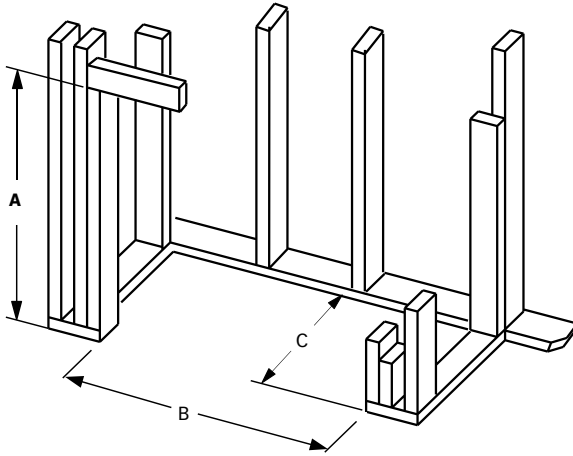

Gas Log Sets

Smoky Weathered Oak

Ozark Charred Oak

Ashton White Birch

FLAT WALL FRAMING SPECIFICATIONS

	WRT4536	WRT4542	WRT4550
A	67-1/8"	67-1/8"	67-1/8"
B	45-1/4"	51-1/4"	59-1/4"
C	28-1/4"	30-1/8"	30-1/8"

CORNER FRAMING SPECIFICATIONS

	WRT4536	WRT4542	WRT4550
D	45-1/4"	51-1/4"	59-1/4"
E	86-1/2"	92"	100"
F	61"	65"	71"

APPLIANCE SPECIFICATIONS

	WRT4536	WRT4542	WRT4550
G	36"	42"	50"
H	45-1/8"	51-1/8"	59"
I	29"	30-1/2"	38-1/2"
J	26-5/8"	29"	28-1/2"
K	30"	30"	30"
L	49"	49"	49"
M	67"	67"	67"
N	10-1/2"	10-1/2"	10-1/2"
O	9-1/2"	9-1/2"	9-1/2"
P	3-1/2"	3-1/2"	3-1/2"
Q	7-1/4"	8-1/2"	8-1/2"
R	11"	13"	13"
S	15-1/4"	17"	17"