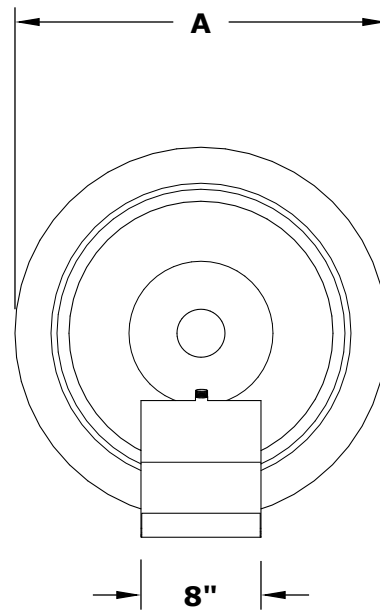

CAZO PLANTER & WATER BOWL

GFRC CONCRETE

ISOMETRIC VIEW

TOP VIEW

RIGHT SIDE VIEW

FRONT SIDE VIEW

PART NUMBER	A	B	C	GPM
OPT-24RPW	24"	9"	9"	7-10
OPT-31RPW	31"	10"	10"	7-10
OPT-36RPW	36"	14"	12"	7-10
OPT-48RPW	48"	20"	16"	7-10

Bowl Material: GFRC Concrete

Drawn By	Murguia M.
Date Created	June 15, 2021

Proprietary & Confidential: The information contained in this drawing is the sole property of The Outdoor Plus. Any reproduction or as a whole without written permission of The Outdoor Plus is prohibited.