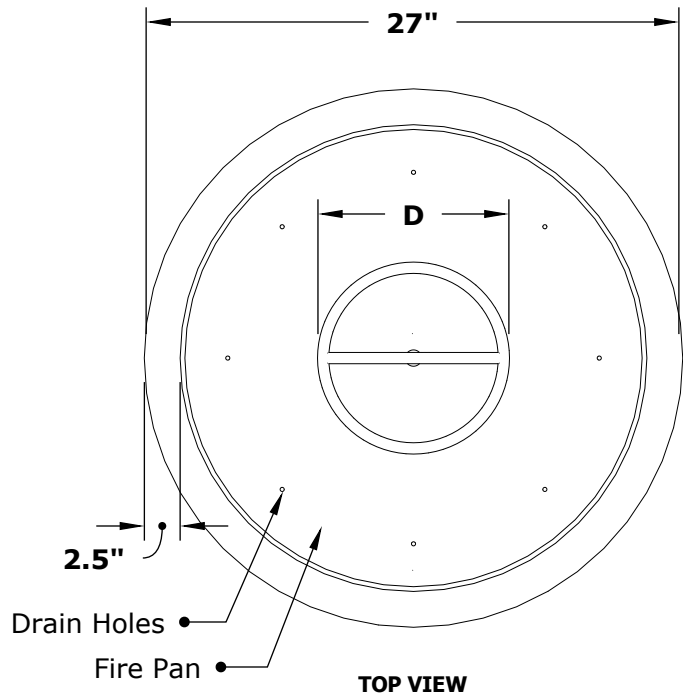

SEDONA FIRE BOWL - WOOD GRAIN

BTU Output: 45,000

ISOMETRIC VIEW

TOP VIEW

RIGHT SIDE VIEW

FRONT SIDE VIEW

Fire Bowl Material: GFRC Concrete
Finish: Wood Grain
Pan Material: 304 Stainless Steel
Burner Material: 304 Stainless Steel

Standard 2" Depth on all pans

12V ELECTRONIC IGNITION
ANSI Z21.97-(2017) / CSA 2.41-(2017)

Includes: Pan, Burner, Whistle Free Hose, Black Lava Rock.