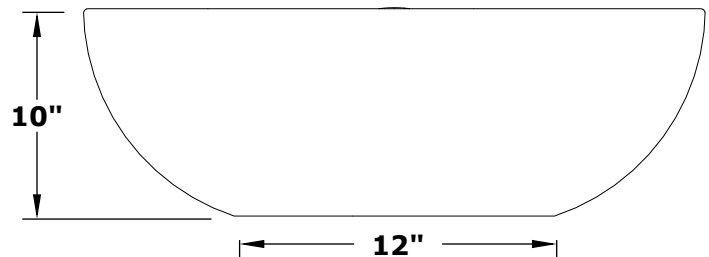

SEDONA FIRE BOWL - WOOD GRAIN

BTU Output: 45,000

ISOMETRIC VIEW

TOP VIEW

RIGHT SIDE VIEW

FRONT SIDE VIEW

Fire Bowl Material: GFRC Concrete
Finish: Wood Grain
Pan Material: 304 Stainless Steel
Burner Material: 304 Stainless Steel

Standard 2" Depth on all pans

12V ELECTRONIC IGNITION
ANSI Z21.97-(2017) / CSA 2.41-(2017)

Includes: Pan, Burner, Whistle Free Hose, Black Lava Rock.