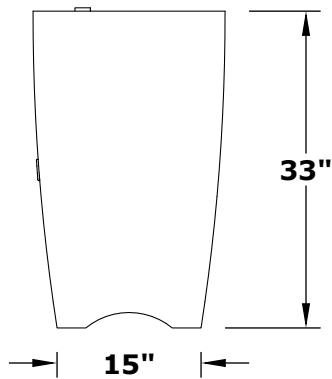

# BASTON FIRE PILLAR - NO DOOR

OPT-BSTON20  
OPT-BSTON20EKIT

ISOMETRIC VIEW

TOP VIEW

RIGHT SIDE VIEW

FRONT SIDE VIEW

Fire Pit Material: GFRC Concrete  
Pan Material: 304 Stainless Steel  
Burner Material: 304 Stainless Steel

Standard 2" Depth on all pans