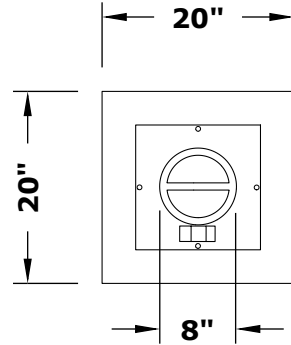

# BASTON FIRE PILLAR - NO DOOR

OPT-BSTON20  
OPT-BSTON20EKIT

ISOMETRIC VIEW

TOP VIEW

RIGHT SIDE VIEW

FRONT SIDE VIEW

Fire Pit Material: GFRC Concrete  
Pan Material: 304 Stainless Steel  
Burner Material: 304 Stainless Steel

Standard 2" Depth on all pans