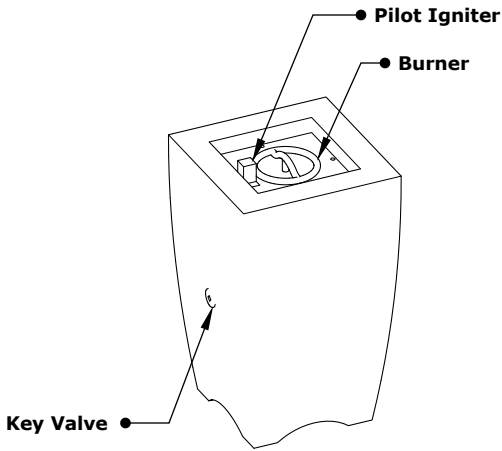

# BASTON FIRE PILLAR - NO DOOR

OPT-BSTON20  
OPT-BSTON20EKIT

ISOMETRIC VIEW

TOP VIEW

RIGHT SIDE VIEW

FRONT SIDE VIEW

Fire Pit Material: GFRC Concrete  
Pan Material: 304 Stainless Steel  
Burner Material: 304 Stainless Steel

Standard 2" Depth on all pans

## 110V ELECTRONIC IGNITION

ANSI Z21.97-(2017) / CSA 2.41-(2017)

Match Lit Unit Includes: Pan, Burner, Gas Orifice, Gas Hoses, Key Valve, Key,  
110v Ignition Unit Includes: Pan, Burner, Gas Orifice, Gas Hoses, Key Valve, Key, Plug & Play Electronic Valve, Pilot Igniter.