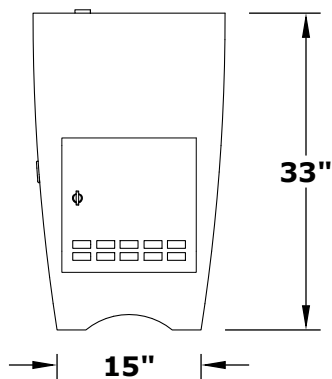

BASTON FIRE PILLAR - WITH DOOR

OPT-BSTON20AD
OPT-BSTON20ADEKIT

ISOMETRIC VIEW

TOP VIEW

RIGHT SIDE VIEW

FRONT SIDE VIEW

Fire Pit Material: GFRC Concrete
Pan Material: 304 Stainless Steel
Burner Material: 304 Stainless Steel

Standard 2" Depth on all pans

110V ELECTRONIC IGNITION
ANSI Z21.97-(2017) / CSA 2.41-(2017)

Match Lit Unit Includes: Pan, Burner, Gas Orifice, Gas Hoses, Key Valve, Key,
110v Ignition Unit Includes: Pan, Burner, Gas Orifice, Gas Hoses, Key Valve, Key, Plug & Play Electronic Valve, Pilot Igniter.