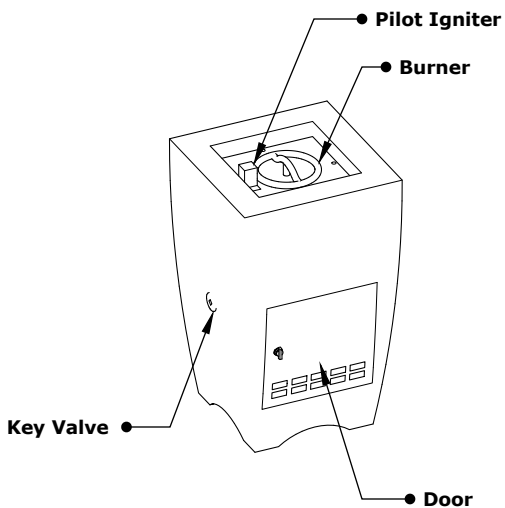

BASTON FIRE PILLAR - WITH DOOR

OPT-BSTON20AD
OPT-BSTON20ADEKIT

ISOMETRIC VIEW

TOP VIEW

RIGHT SIDE VIEW

FRONT SIDE VIEW

Fire Pit Material: GFRC Concrete
Pan Material: 304 Stainless Steel
Burner Material: 304 Stainless Steel

Standard 2" Depth on all pans

110V ELECTRONIC IGNITION
ANSI Z21.97-(2017) / CSA 2.41-(2017)

Match Lit Unit Includes: Pan, Burner, Gas Orifice, Gas Hoses, Key Valve, Key,
110v Ignition Unit Includes: Pan, Burner, Gas Orifice, Gas Hoses, Key Valve, Key, Plug & Play Electronic Valve, Pilot Igniter.