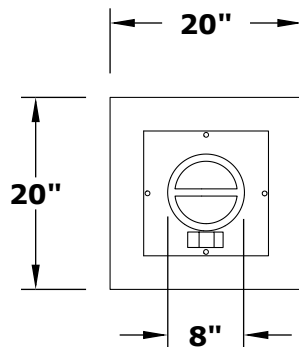

BASTON FIRE PILLAR - WITH DOOR

OPT-BSTON20AD
OPT-BSTON20ADEKIT

ISOMETRIC VIEW

TOP VIEW

RIGHT SIDE VIEW

FRONT SIDE VIEW

Fire Pit Material: GFRC Concrete
Pan Material: 304 Stainless Steel
Burner Material: 304 Stainless Steel

Standard 2" Depth on all pans

110V ELECTRONIC IGNITION
ANSI Z21.97-(2017) / CSA 2.41-(2017)

Match Lit Unit Includes: Pan, Burner, Gas Orifice, Gas Hoses, Key Valve, Key,
110v Ignition Unit Includes: Pan, Burner, Gas Orifice, Gas Hoses, Key Valve, Key, Plug & Play Electronic Valve, Pilot Igniter.