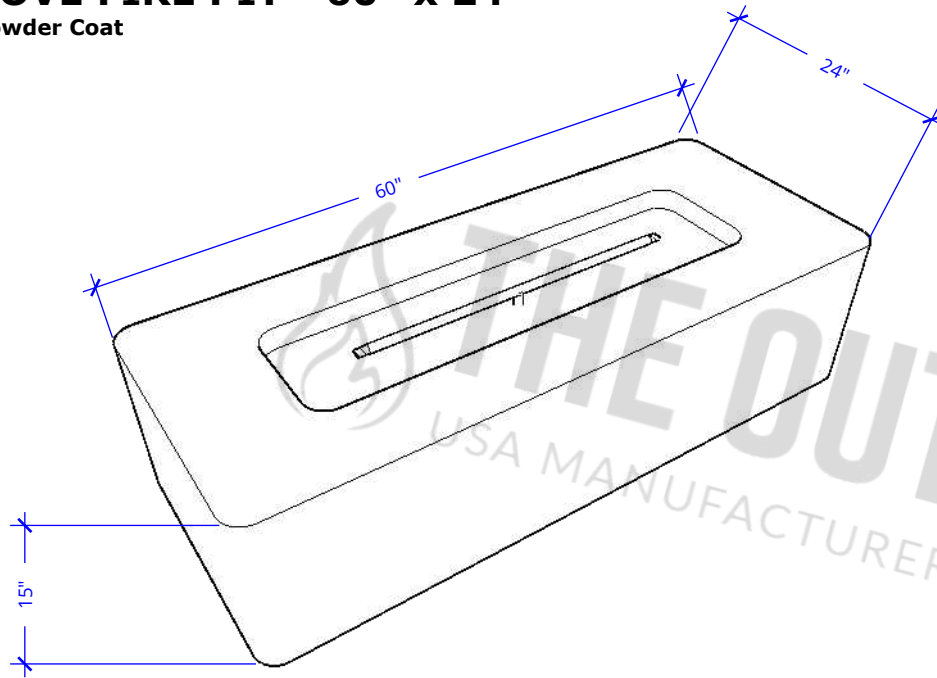

# COVE FIRE PIT - 60" x 24"

Powder Coat

60" x 24" Seal Rock Fire Pit - 17" Height - Powder Coat Metal	
<b>SKU</b>	OPT-COVEPC60(XXXX)
<b>Material</b>	Powder Coat
<b>Finish</b>	TBD
<b>Gas Type</b>	Natural Gas/Liquid Propane
<b>BTUs</b>	65,000
<b>Sugg. Fire Glass</b>	48 Lbs