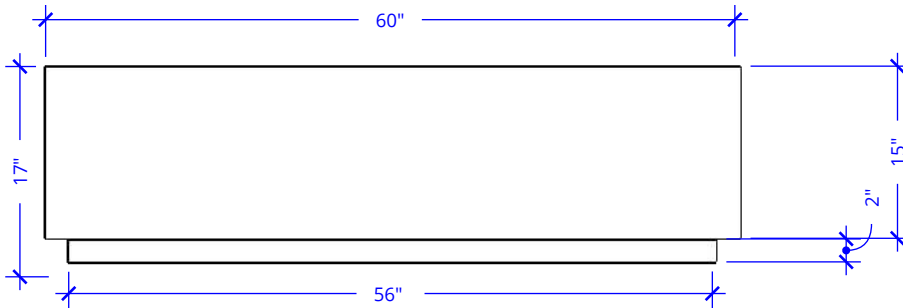

# COVE FIRE PIT - 60" x 24"

Powder Coat

60" x 24" Seal Rock Fire Pit - 17" Height - Powder Coat Metal	
<b>SKU</b>	OPT-COVEPC60(XXXX)
<b>Material</b>	Powder Coat
<b>Finish</b>	TBD
<b>Gas Type</b>	Natural Gas/Liquid Propane
<b>BTUs</b>	65,000
<b>Sugg. Fire Glass</b>	48 Lbs