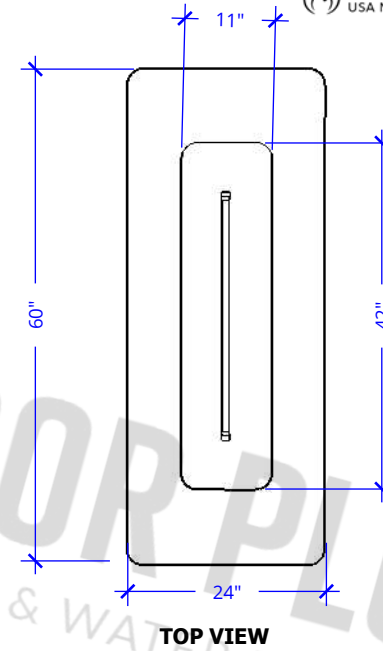

# COVE FIRE PIT - 60" x 24"

Powder Coat

60" x 24" Seal Rock Fire Pit - 17" Height - Powder Coat Metal	
<b>SKU</b>	OPT-COVEPC60(XXXX)
<b>Material</b>	Powder Coat
<b>Finish</b>	TBD
<b>Gas Type</b>	Natural Gas/Liquid Propane
<b>BTUs</b>	65,000
<b>Sugg. Fire Glass</b>	48 Lbs