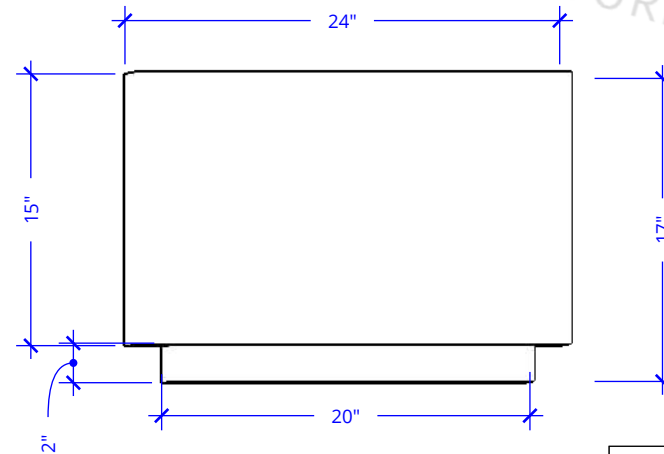

# COVE FIRE PIT - 60" x 24"

Powder Coat

60" x 24" Seal Rock Fire Pit - 17" Height - Powder Coat Metal	
<b>SKU</b>	OPT-COVEPC60(XXXX)
<b>Material</b>	Powder Coat
<b>Finish</b>	TBD
<b>Gas Type</b>	Natural Gas/Liquid Propane
<b>BTUs</b>	65,000
<b>Sugg. Fire Glass</b>	48 Lbs