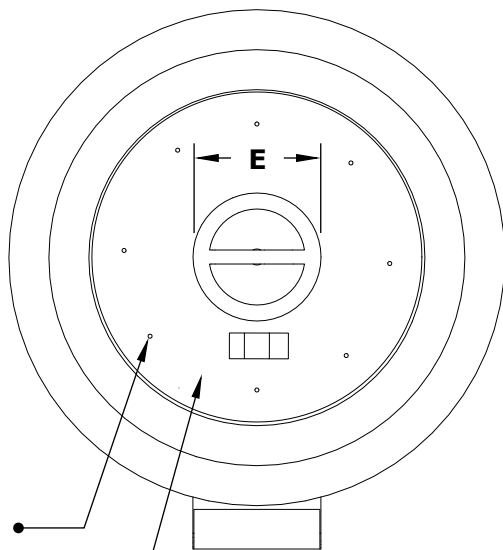

# CAZO FIRE & WATER BOWL - POWDER COAT

**ISOMETRIC VIEW**

**RIGHT SIDE VIEW**

**Drain Holes**

**Fire Pan**

**TOP VIEW**

**BOTTOM SIDE VIEW**

SKU	A	B	C	D	E	BTU
OPT-R24PCFW	24"	10"	10"	8"	8"	45,000
OPT-R24PCFWE12V	24"	10"	10"	8"	8"	45,000
OPT-R30PCFW	30"	16"	12"	8"	10"	65,000
OPT-R30PCFWE12V	30"	16"	12"	8"	10"	65,000
OPT-R36PCFW	36"	20"	12"	10"	10"	65,000
OPT-R36PCFWE12V	36"	20"	12"	10"	10"	65,000

Fire Bowl Material: Copper  
 Finish: Hammered Patina Finish  
 Pan Material: 304 Stainless Steel  
 Burner Material: 304 Stainless Steel

**12V ELECTRONIC IGNITION**  
 ANSI Z21.97-(2017) / CSA 2.41-(2017)

Includes: Pan, Burner, NG or LP orifice, Whistle Free Hose, Black Lava Rock.