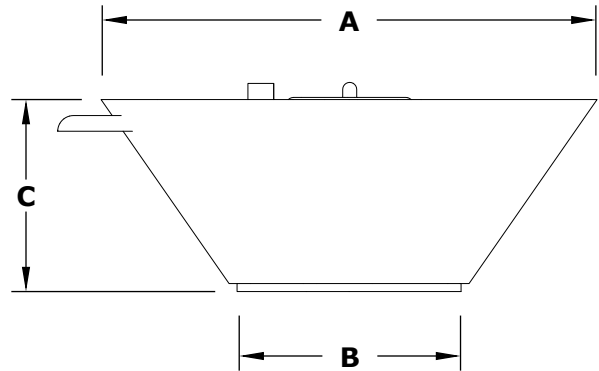

# CAZO FIRE & WATER BOWL - POWDER COAT

**ISOMETRIC VIEW**

**RIGHT SIDE VIEW**

**Drain Holes**

**Fire Pan**

**TOP VIEW**

**BOTTOM SIDE VIEW**

SKU	A	B	C	D	E	BTU
OPT-R24PCFW	24"	10"	10"	8"	8"	45,000
OPT-R24PCFWE12V	24"	10"	10"	8"	8"	45,000
OPT-R30PCFW	30"	16"	12"	8"	10"	65,000
OPT-R30PCFWE12V	30"	16"	12"	8"	10"	65,000
OPT-R36PCFW	36"	20"	12"	10"	10"	65,000
OPT-R36PCFWE12V	36"	20"	12"	10"	10"	65,000

Fire Bowl Material: Copper  
 Finish: Hammered Patina Finish  
 Pan Material: 304 Stainless Steel  
 Burner Material: 304 Stainless Steel

**12V ELECTRONIC IGNITION**  
 ANSI Z21.97-(2017) / CSA 2.41-(2017)