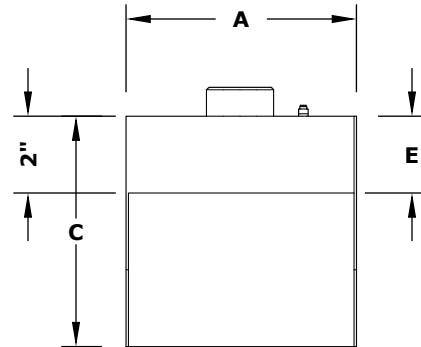

SCOOP STYLE SCUPPER

MATERIAL: COPPER

FINISH: SMOOTH PATINA COPPER

ISOMETRIC VIEW

TOP VIEW

ISOMETRIC VIEW

• Perforated Material For Extra Grip

FRONT SIDE VIEW

RIGHT SIDE VIEW

SKU	A	B	C	D	E
OPT-SCS4	4"	4"	4"	1-1/2"	2"
OPT-SCS6	6"	6"	6"	2"	2"
OPT-SCS8	8"	8"	8"	3"	3"