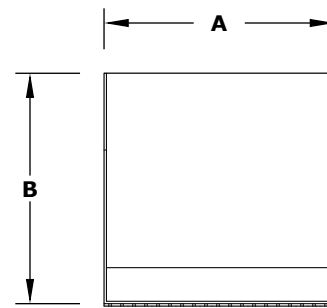

SCOOP STYLE SCUPPER

MATERIAL: COPPER

FINISH: SMOOTH PATINA COPPER

ISOMETRIC VIEW

TOP VIEW

ISOMETRIC VIEW

• Perforated Material For Extra Grip

FRONT SIDE VIEW

RIGHT SIDE VIEW

SKU	A	B	C	D	E
OPT-SCS4	4"	4"	4"	1-1/2"	2"
OPT-SCS6	6"	6"	6"	2"	2"
OPT-SCS8	8"	8"	8"	3"	3"