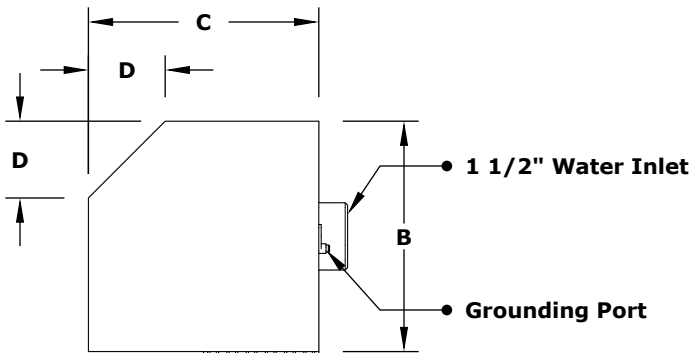

SCOOP STYLE SCUPPER

MATERIAL: COPPER

FINISH: SMOOTH PATINA COPPER

ISOMETRIC VIEW

TOP VIEW

ISOMETRIC VIEW

• Perforated Material For Extra Grip

FRONT SIDE VIEW

RIGHT SIDE VIEW

SKU	A	B	C	D	E
OPT-SCS4	4"	4"	4"	1-1/2"	2"
OPT-SCS6	6"	6"	6"	2"	2"
OPT-SCS8	8"	8"	8"	3"	3"